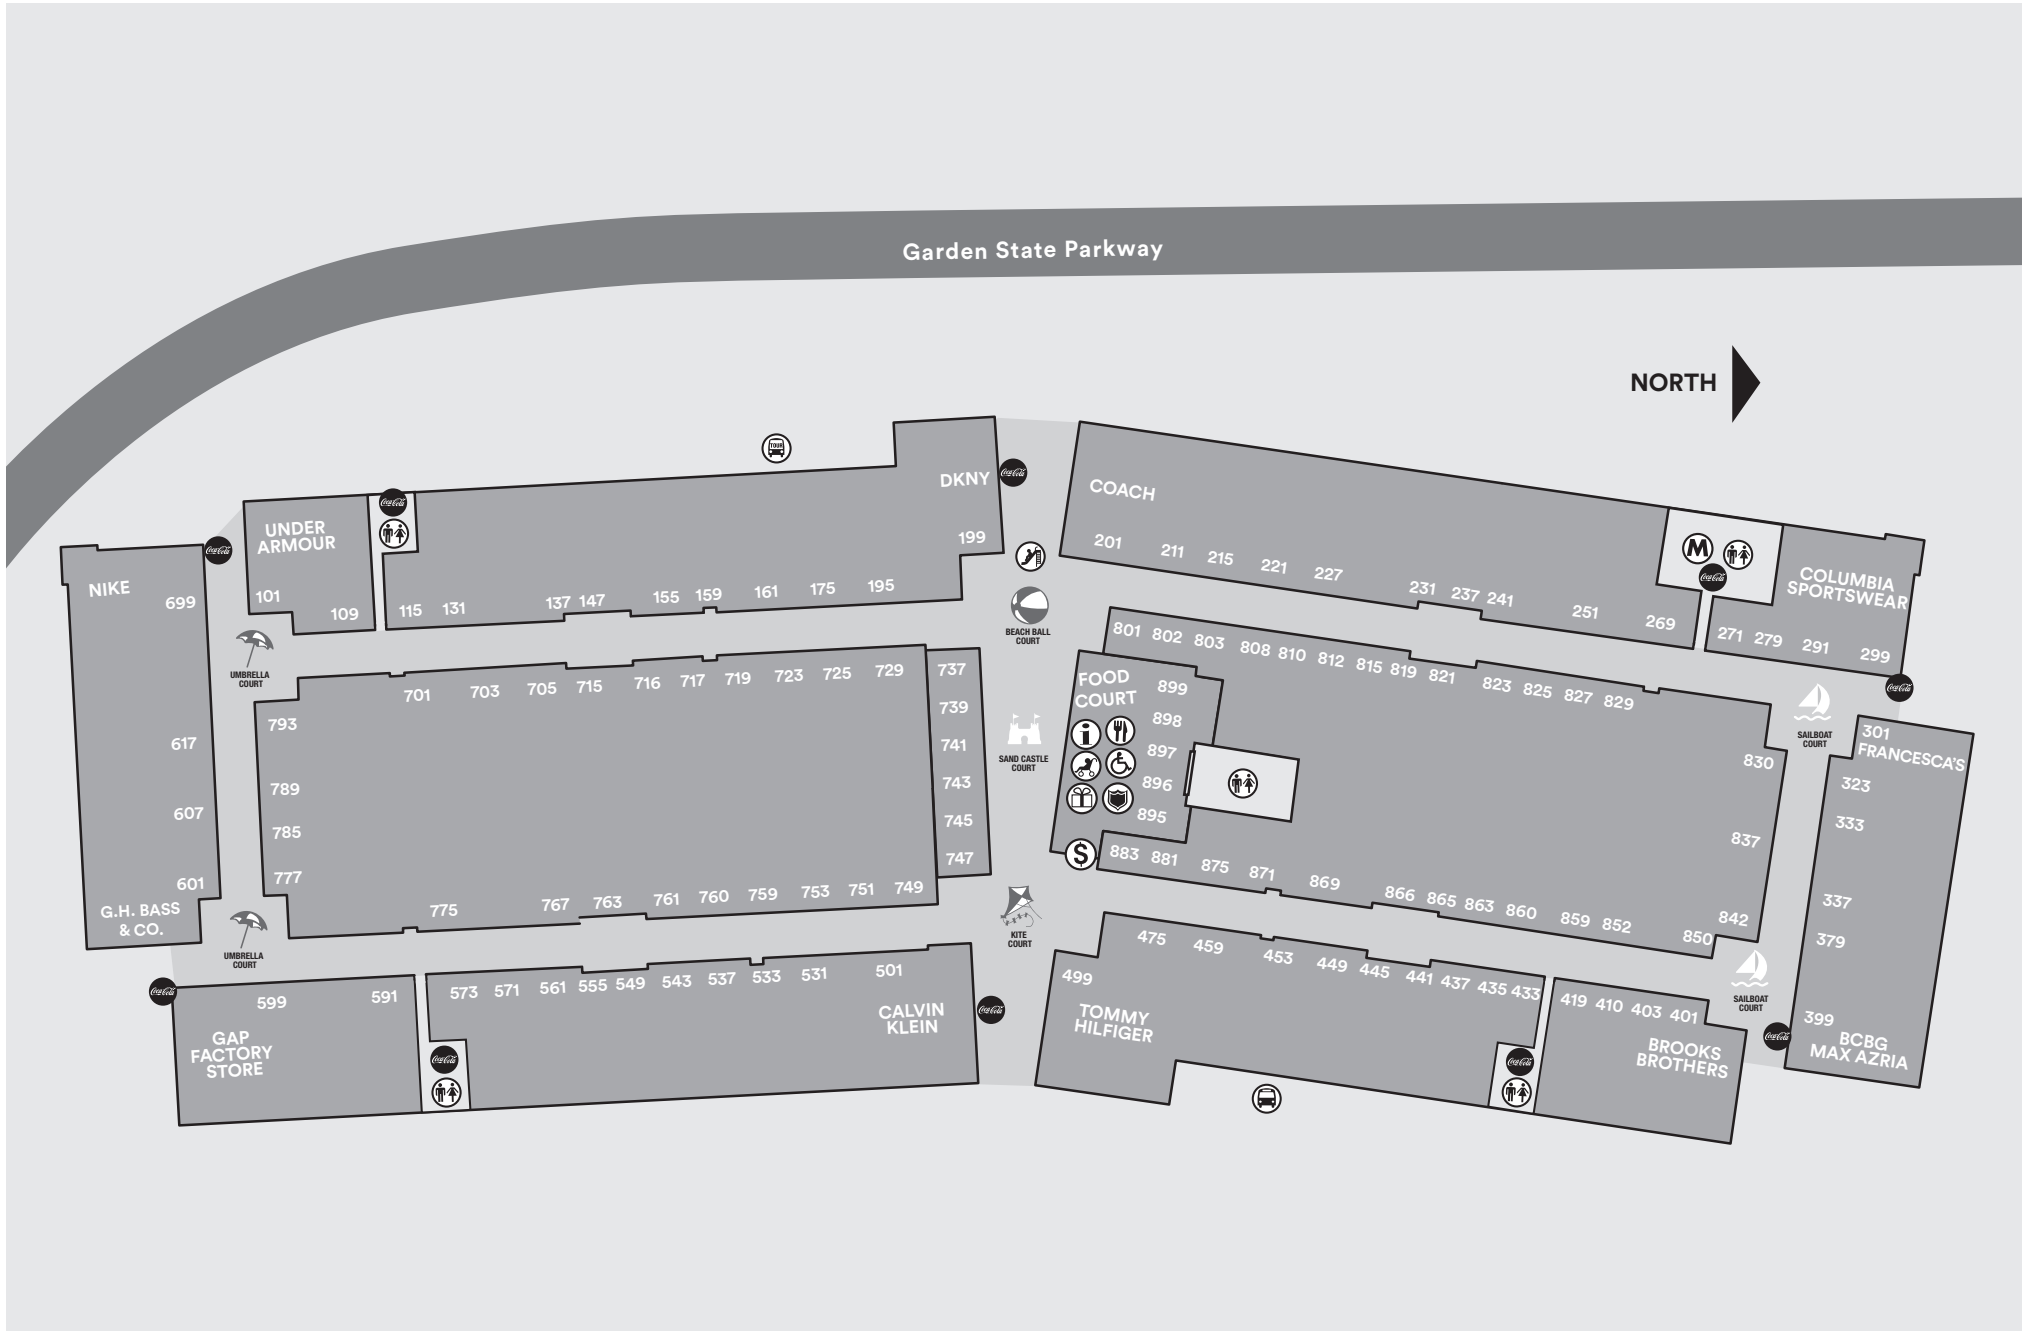

MAP & DIRECTORY

Jersey Shore Premium Outlets®, a Simon Center

DESIGNER FASHIONS & SPORTSWEAR

703	7 For All Mankind	493-4382
869	Adidas	695-0085
211	Aeropostale	493-3673
333	American Eagle Outfitters	493-4617
842	Ann Taylor Factory Store	493-1312
531	A|X Armani Exchange	493-1982
195	Banana Republic Factory Store	493-5148
435	Basler Outlet	481-2155
399	BCBG Max Azria	493-1018
775	Bebe	493-1249
401	Brooks Brothers Factory Store	493-1393
749	Burberry	587-2929
501	Calvin Klein	493-2642
109	Champion	922-9216
241	Charlotte Russe	493-3388
437	Chico's	493-5128
299	Columbia Sportswear	493-2057
785	Diesel	493-8755
199	DKNY	493-2200
830	Eddie Bauer Outlet	493-2871
753	Elie Tahari	695-0370
301	Francesca's	493-1240
599	Gap Factory Store	695-1128
777	Guess Factory Store	493-2578
147	HanesBrands	922-2730
475	J.Crew	918-8412
705	Jockey	493-1002
719	Jos A. Bank	493-5020
453	Kenneth Cole	493-8793
403	Lacoste	493-6101
379	Lane Bryant Outlet	508-2274
715	Levi's Outlet Store	493-4595
793	Loft Outlet	493-2396
561	Lucky Brand	493-1203
863	Maidenform	493-3734
767	Michael Kors	695-0555
829	Motherhood Maternity Outlet	493-6464
607	Nautica	493-0184
837	New York & Company Outlets	493-2171
699	Nike Factory Store	695-0108
812	Oakley Vault	493-3775
823	PacSun	493-0805
231	Quiksilver	493-4234
716	Republic Clothing	643-8688
251	Rue21	493-0160
323	Soma Intimates	695-1790
175	Talbots	493-4213
763	Theory	493-0380
499	Tommy Hilfiger	695-1444

543	True Religion Brand Jeans	493-4296
215	U.S. Polo Assn.	493-9990
101	Under Armour	493-2411
337	The Uniform Outlet	493-4475
789	Van Heusen	493-5988
419	White House Black Market	493-4176
449	Wilson's Leather	493-2840
821	Zumiez	493-2606

SHOES

537	Aldo	493-0431
759	Asics Outlet	695-0503
459	Clarks Bostonian	493-0833
533	Cole Haan	493-3401
617	Converse	493-1030
827	Crocs	493-4220
445	Easy Spirit	493-6347
155	Ecco	493-1292
850	Famous Footwear Outlet	695-0263
601	G.H. Bass & Co.	695-0114
717	Geox	493-2376
865	Johnston & Murphy	493-1301
819	Journeys	493-0871
549	Nine West Outlet	493-6474
571	Puma	493-1430
131	Reebok	493-6360
131	Rockport	493-6426
860	Saucony	922-2517
221	Skechers	695-1919
859	Sperry Top-Sider	922-4182
723	Stride Rite Keds Sperry	695-0227
591	Timberland	493-6183
161	Ugg Australia	964-9955
815	Vans	493-1516

FOR CHILDREN

725	Carter's	493-5879
701	The Children's Place Outlet	695-0213
871	Crewcuts	493-5943
159	Gymboree Outlet	493-1849
137	Hanna Andersson	481-0392
729	Oshkosh B'gosh	493-3607

ACCESSORIES & JEWELRY

741	Claire's	922-1236
201	Coach	918-0761
201	Coach Men's	918-0761
227	Fossil	493-2630
802	Gold Toe	493-0414
751	Guess Factory Accessories	493-2032
760	Kate Spade New York	493-1638
808	Lids	493-0480
739	Solstice Sunglass Outlet	493-1060
801	Sunglass Hut	493-1490
881	Time Factory Watch Outlet	493-3030
745	Zales Outlet	493-2428

HOUSEWARES & HOME FURNISHINGS

410	Corningware Corelle & More	493-2513
291	Le Creuset	493-8390
237	Waterford Crystal	493-4584

GIFTS & SPECIALTY ITEMS

271	As Seen on TV	493-9200
115	The Body Shop	493-4743
555	The Cosmetics Company Store: MAC · Clinique · Bobbi Brown · Estée Lauder	493-2535
747	Crabtree & Evelyn	695-9550
883	Designer Fragrances & Cosmetic Co. – Lancôme	493-2820
875	Fragrance Outlet	493-8840
743	Godiva Chocolatier	493-1741
810	It'Sugar	695-0450
573	Lindt Chocolate	493-4918
269	Perfumania	493-4116
825	Samsonite	493-5146
737	Swarovski	493-4526
761	Tumi	493-1021
852	Vitamin World	493-5190
433	Yankee Candle	493-0591

FOOD & DRINK