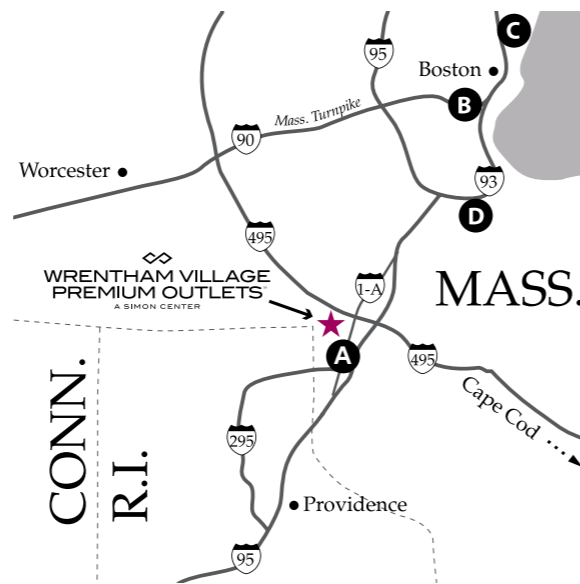

Visit other Simon shopping destinations in the Boston area.

In addition to Premium Outlets®, Simon Property Group offers visitors a wide range of shopping destinations across the United States, including Simon® Malls and The Mills®.

A. Emerald Square
999 S. Washington St., N. Attleborough, MA
(508) 699-7979

B. Copley Place
100 Huntington Ave., Boston, MA
(617) 262-6600

C. North Shore Mall
210 Andover St., Peabody, MA
(978) 531-3441

D. South Shore Plaza
250 Granite St., Braintree, MA
(781) 843-8200

Find an exciting collection of 170 outlet stores from the world's leading designers and name brands. Offering savings of **25% to 65% every day.**

DIRECTIONS

Located just 35 miles South of Boston and 20 miles North of Providence.m

GPS Directions

Enter 1048 South St., Wrentham, MA 02093

From Boston

I-93 S to I-95 S, to I-495 N, Exit 15, or I-90 W to I-495 S, Exit 15, Wrentham.