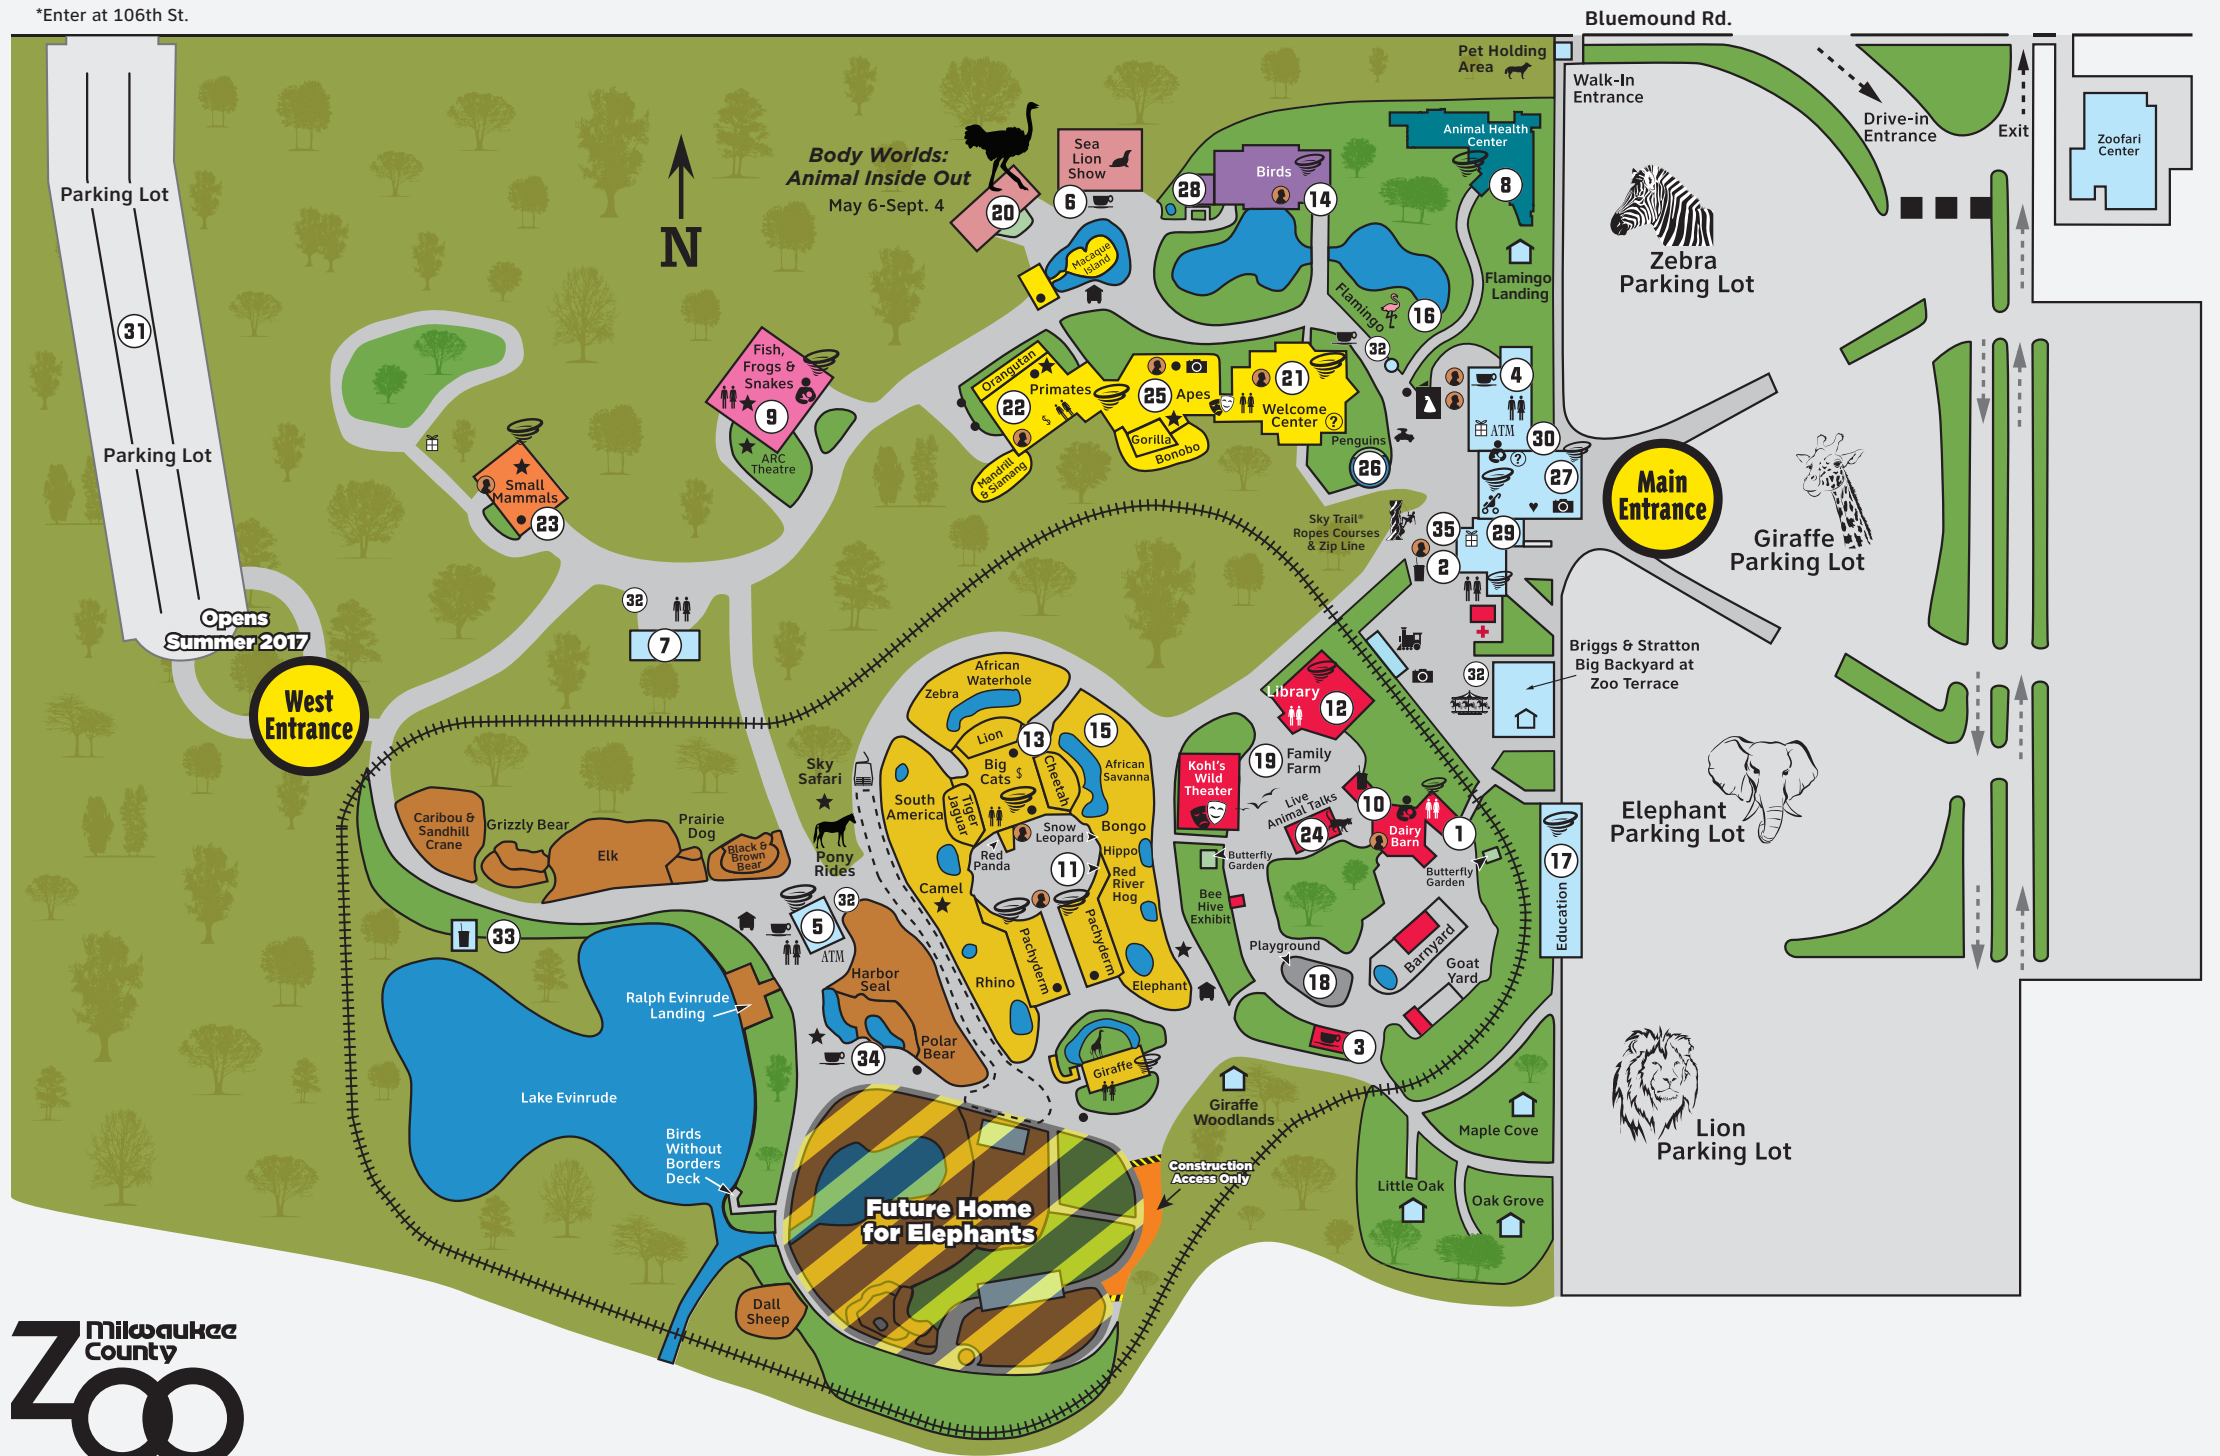

Zoo Rides

- 🎡 Penzeys Spices Carousel
- 🚂 North Shore Bank Safari Train
- 🚗 Sky Safari
- 🦄 Tri City National Bank Sky Trail® Ropes Courses & Zip Line
- 🚗 Meijer Zoomobile
- 🐾 Pony Rides

Live Shows

- 🎭 Kohl's Wild Theater
- 🐦 The Birds of Prey Show
- 🐬 Oceans of Fun Seal & Sea Lion Show
- 🐾 Stackner Animal Encounter Building
- 🦒 MillerCoors Giraffe Experience

Buildings

- ⑧ Animal Health Center
- ⑨ Aquatic & Reptile Center (ARC)
- ⑩ Dairy Complex
- ⑪ Dohmen Family Foundation Hippo Home
- ⑫ Family Farm and Marketing & Communications Office
- ⑬ Florence Mila Borchert Big Cat Country
- ⑭ Herb & Nada Mahler Family Aviary
- ⑮ Holz Family Impala Country
- ⑯ Idabel Wilmot Borchert Flamingo Exhibit and Overlook
- ⑰ Karen Peck Katz Conservation Education Center
- ⑱ Thrivent Mutual Funds Playground
- ⑲ Northwestern Mutual Family Farm
- ⑳ Otto Borchert Family Special Exhibits Building
- ㉑ Peck Welcome Center
- ㉒ Primates of the World
- ㉓ Small Mammals Building
- ㉔ Stackner Animal Encounter
- ㉕ Stearns Family Apes of Africa
- ㉖ Taylor Family Humboldt Penguins
- ㉗ U.S. Bank Gathering Place
- ㉘ Whooping Cranes
- ㉙ Zoo Administration Office
- ㉚ Zoological Society Office
- ㉛ Auxiliary West Entrance & Parking

Zoo Food

- ① Dairy Store
- ② Depot Snack Shop
- ③ Farmer's Market
- ④ Flamingo Café & Coffee Shop
- ⑤ Lakeview Place
- ⑥ Sea Lion Stand
- ⑦ Woodland Retreat
- ㉚ Popcorn Wagon
- ㉛ Dippin' Dots Sundae Store
- ㉜ Chill Zone

Zoo Gift Shops

- ④ Flamingo Gifts
- ㉜ Zoo Gift Shop

Milwaukee County Zoo
10001 W. Bluemound Rd.
Milwaukee, WI 53226
milwaukeezoo.org
414-771-3040

ASSOCIATION OF ZOOS & AQUARIUMS
The Milwaukee County Zoo is accredited by the Association of Zoos & Aquariums

The Zoo is a smoke-free attraction (including E-cigarettes). Smoking is allowed only in the Zoo parking lots.

Significant construction work will affect outlying intersections near the Zoo this summer and fall. Visit zoointerchange.wi.gov

The Milwaukee County Zoo and its cooperating agencies adhere to the ADA. We request 72 hours prior notice to an event to accommodate visitors with disabilities. Please call the Zoo at 414-771-3040 for the necessary arrangements.