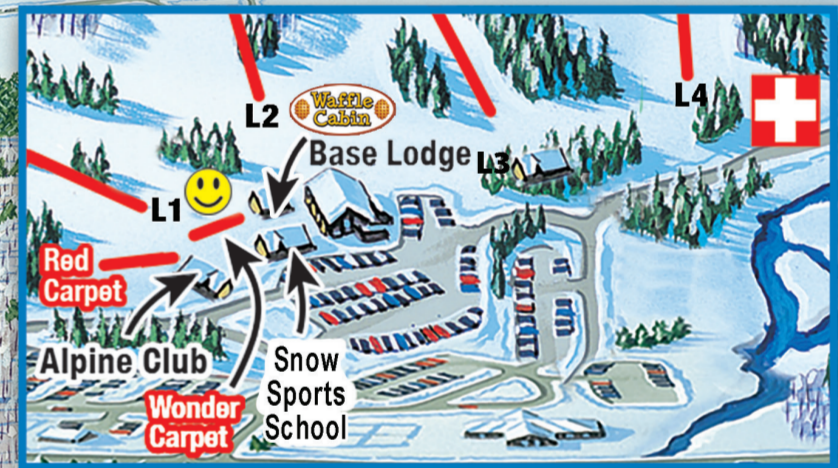

SNOW REPORT:

ALPINE MAP:

WARNING
While skiing or riding the Glades, you may encounter unexpected or hidden dangers such as rocks, fallen trees, holes, brooks and gullies. Always ski or ride with a partner. Pay close attention to changing terrain and conditions. Use caution, ski or ride safely and stay within SKI AREA boundary signs.

ROSEBROOK GLADES

RA	Black Forest
RB	Enchanted Bear
RC	Roz's
RD	Lazy Man
RE	Hemlock
RF	Minahan's Ridge
RG	Inferno
RH	Snowmaker's Gully
RI	Over the Falls
RJ	Sierra's Crest
RK	Mr. Moose
RL	Dark Star
RN	Stinger
RO	Black Fly
RP	Old Man
RQ	Fast Fall
RR	Jump Turn
RS	Downspout

LEGEND

	Easiest Trails		Midway Terrain Park
	More Difficult Trails		Slow Ski Zones
	Most Difficult Trails		First Aid
	Experts Only!		Ski & Snowplay Zone
	Nordic Access Only		Race Course
	Designated Fat Bike Trails		Nordic Terrain

BASE LODGE GUEST SERVICES

- Dining
- Rentals & Repairs
- Retail Shops
- Rest Rooms
- Tickets & Passes

TREETOP SPORTS
Visit us on the Food Court level of Base Lodge!

DISCOVER MOUNTAINS OF FUN.

SUMMIT ELEVATION: 3100'
BASE ELEVATION: 1600'
VERTICAL DROP: 1500'
ACRES OF SKI TERRAIN: 464
ALPINE TRAILS AND GLADES: 63/35
(23% Easiest, 30% More Difficult, 33% Most Difficult, 14% Experts Only)
SNOWMAKING: 92% (Trails)
SKI LIFTS: Nine, including four high-speed detachable quads and 8-passenger gondola.