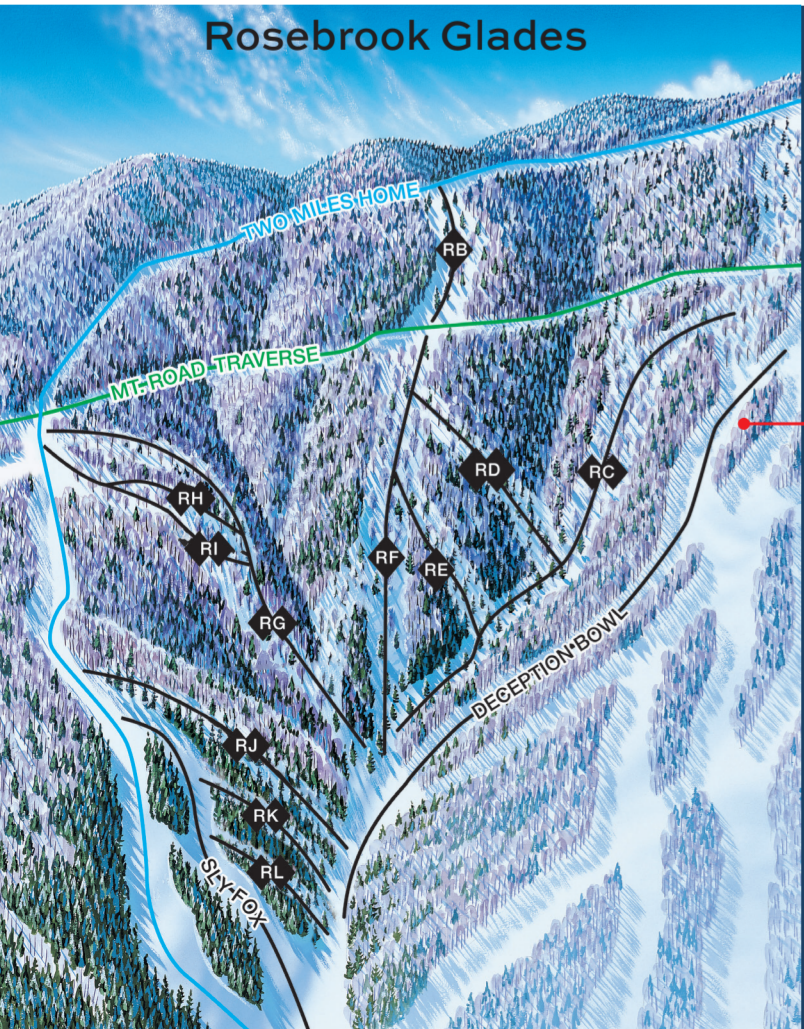

SNOW REPORT:

ALPINE MAP:

WARNING
While skiing or riding the Glades, you may encounter unexpected or hidden dangers such as rocks, fallen trees, holes, brooks and gullies. Always ski or ride with a partner. Pay close attention to changing terrain and conditions. Use caution, ski or ride safely and stay within SKI AREA boundary signs.

ROSEBROOK GLADES

RA	Black Forest
RB	Enchanted Bear
RC	Roz's
RD	Lazy Man
RE	Hemlock
RF	Minahan's Ridge
RG	Inferno
RH	Snowmaker's Gully
RI	Over the Falls
RJ	Sierra's Crest
RK	Mr. Moose
RL	Dark Star
RN	Stinger
RO	Black Fly
RP	Old Man
RQ	Fast Fall
RR	Jump Turn
RS	Downspout

ZEPHYR GLADES

ZA	Glade West
ZB	Blowdown Alley
ZC	Peboamauk Falls
ZD	Millennium Maze
ZE	Crawford's Cutoff
ZF	Peppersass
ZG	Cherry Mountain Slide

WEST MOUNTAIN GLADES

WA	Among the Clouds
WB	Cliff's Cliff
WC	Boundary Line Glade
WD	Wild West
WE	Lizzie Bourne Glade
WF	John Grave's Glades
WG	Maple Woods
WH	Rag's Run
WI	Think Pink

LEGEND

	Easiest Trails		Midway Terrain Park
	More Difficult Trails		Slow Ski Zones
	Most Difficult Trails		First Aid
	Experts Only!		Ski & Snowplay Zone
	Nordic Access Only		Race Course
	Designated Fat Bike Trails		Nordic Terrain