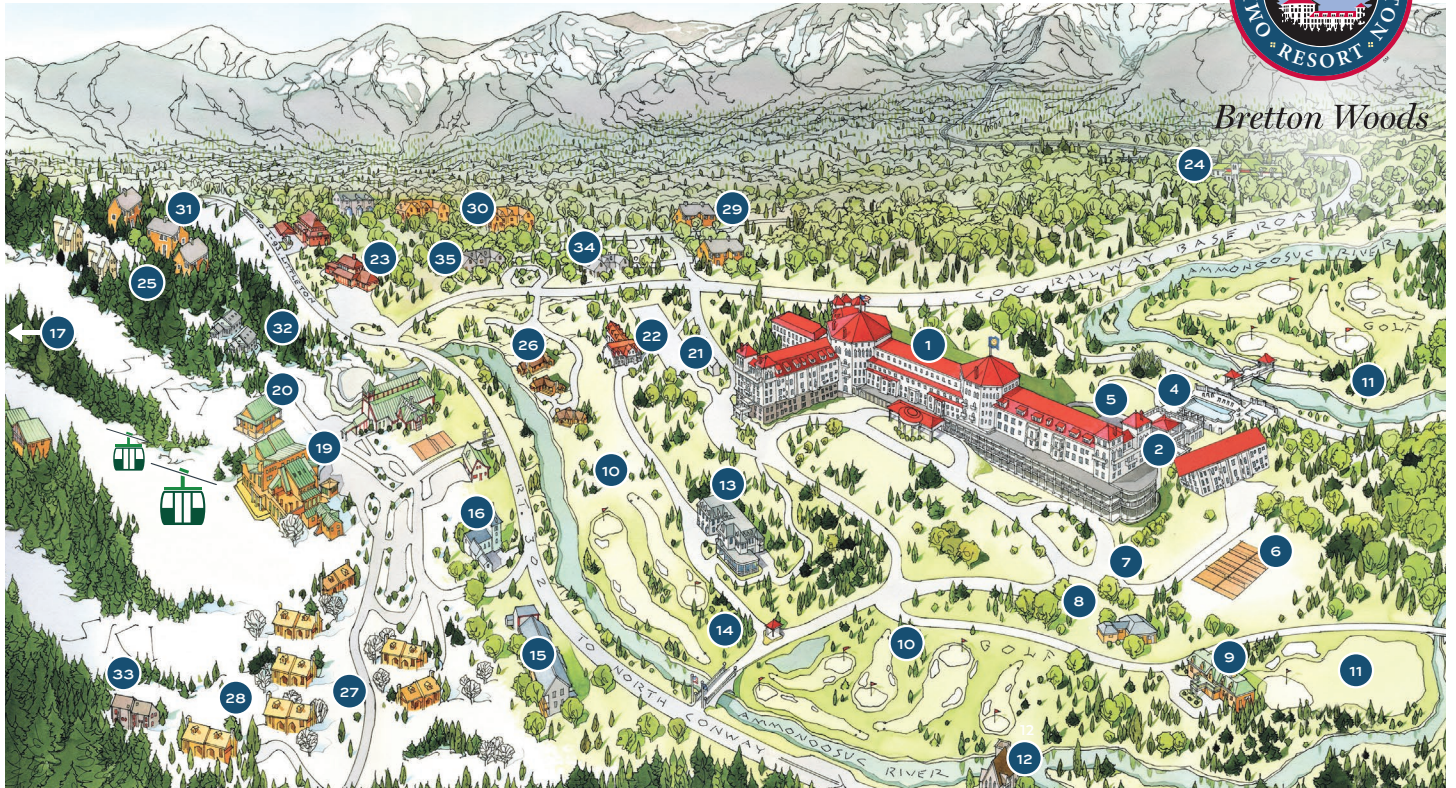

Resort Area Map.

Bretton Woods

ACTIVITIES

- 1 Omni Mount Washington Hotel
(Activities Concierge, carriage/sleigh rides, indoor & outdoor pools, fitness center, arcade)
- 2 The Spa
- 4 Outdoor Pool
- 5 Firepit
- 6 Tennis Courts (summer)
- 7 Tubing Hill (winter)
- 8 Stone Pillar Lodge (snow tubing, fat bikes)
- 9 Nordic Center/Golf Clubhouse (seasonal)
- 10 Mt. Pleasant 9-hole Golf Course
- 11 Mt. Washington 18-hole Golf Course
- 14 Sleigh Ride Depot
- 15 The Lodge at Bretton Woods (indoor pool)
- 19 Bretton Woods Base Lodge
(alpine skiing, snowshoeing, Fabyan Fields, scenic gondola rides)
- 20 Bretton Woods Canopy Tour
- 22 The Stables
- 24 Mt. Washington Cog Railway (seasonal)

CONFERENCE

- 2 Conference Center

DINING & COCKTAILS

- 1 Omni Mount Washington Hotel
(1902 Main Dining Room, Sun Dining Room, Stickney's Restaurant, Rosebrook Bar, Princess Room, Morsels, The Cave, Observatory Bar)
- 4 Pool Bar (summer)
- 9 The Grille (seasonal)
- 13 Omni Bretton Arms Inn & Wine Bar
- 17 Rosebrook Lodge (Crystal Hills, Switchback Grille, Peaks); located at top of Skyway Gondola
- 19 Bretton Woods Base Lodge (Slopeside Restaurant & Pub, Lucy Crawford's Kitchen)
- 23 Fabyan's Station Restaurant

SHOPPING

- 1 Omni Mount Washington Hotel
(Cabot's, Critters, Sweet Shoppe, The Spa, Sterling Works)
- 9 TreeTop Nordic/Golf (seasonal)
- 19 Bretton Woods Base Lodge
(seasonal - TreeTop Sports, Nash's General Store)

PLEASE NOTE: Locations above in green are temporarily closed.

RESORT SHUTTLE SERVICE IS PROVIDED TO REGISTERED GUESTS BETWEEN THE OMNI MOUNT WASHINGTON HOTEL, BRETTON ARMS, NORDIC CENTER, SKI AREA AND FABYAN'S.