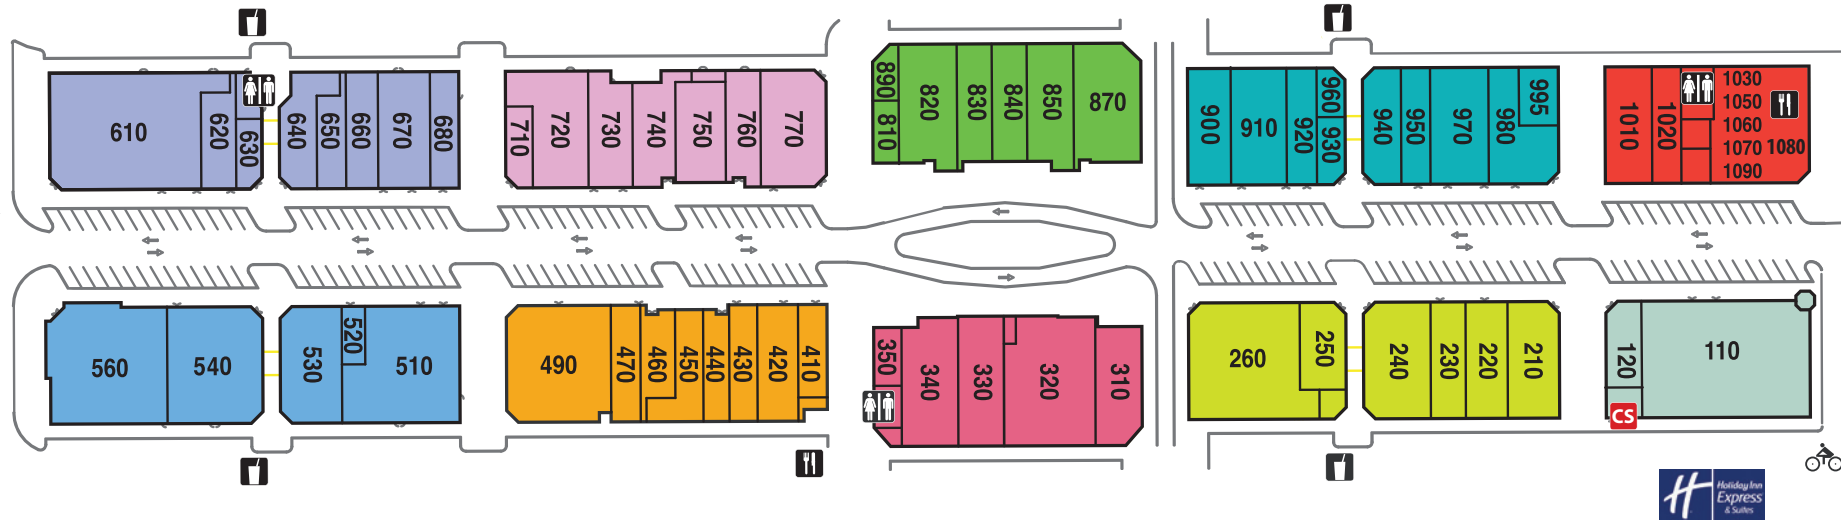

COUNTRY
INN & SUITES
BY Wyndham

OPENING
FALL 2019!

LEGEND

- Restrooms
- Customer Service
- Sodas
- Food
- Bike Rack

ACCESSORIES/LUGGAGE/HANDBAGS

	American Eagle	G970	337-9044
	Bass	C320	337-3919
	Chico's	I760	549-4300
	Christmas Tree Hill	D240	338-1292
	Claire's	H810	334-7131
	Coach	H870	334-2332
	Columbia Sportswear	A540	549-4310
	Dress Barn	D260	337-1169
	GAP Outlet	A560	338-0193
	Hot Topic	B440	337-1059
	Justice	H850	334-4909
	Maurices	G980	338-1230
	Michael Kors	G900	337-1180
	Old Navy	E110	337-9460
	Rue 21	D220	338-9055
	Talbots	I750	398-0472
	Torrid	G950	338-3998
	Under Armour	J610	334-3649
	Wilson's Leather	C310	337-1771

CHILDREN'S APPAREL

	Adidas	I720	334-4205
	Carter's/OshKosh	J670	334-3790
	Columbia Sportswear	A540	549-4310
	GAP Outlet	A560	338-0193
	Justice	H850	334-4909
	Old Navy	E110	337-9460
	Tommy Hilfiger	B490	337-1200
	Under Armour	J610	334-3649

EATERIES

	Atomic Dog Home of Jack's Hard Cider	Padsite	FALL 2019
	Auntie Anne's Pretzels	F1090	337-3760
	Branding Iron BBQ	F1060	398-2221
	Chopsticks Express	F1080	334-2522
	Corrado's Pizza	F1030	334-1331
	Subway	F1050	338-3484
	TGI Fridays	Padsite	334-3133

FOOD SPECIALTIES

	Beef Jerky Outlet	E120	398-2775
	Gertrude Hawk	C350	334-9972
	Harry and David	J640	337-1125
	Pepperidge Farm	H890	339-0499

HOTELS/ENTERTAINMENT

	Country Inn & Suites	Padsite	337-9518
	Holiday Inn Express	Padsite	420-2686

HOME FURNISHINGS/HOUSEWARES

	Christmas Tree Hill	D240	338-1292
	Kitchen Collection	G940	338-9255

MEN'S APPAREL

	Adidas	I720	334-4205
	American Eagle	G970	337-9044
	Bass	C320	337-3919
	Brooks Brothers	I770	334-1434
	Casual Male XL	D250	334-0036
	Coach	H870	334-2332
	Columbia Sportswear	A540	549-4310
	Eddie Bauer	A510	334-7772
	GAP Outlet	A560	338-0193
	Hot Topic	B440	337-1059
	Old Navy	E110	337-9460
	Rue 21	D220	338-9055
	Tommy Hilfiger	B490	337-1200
	Torrid	G950	338-3998
	Under Armour	J610	334-3649

INTIMATE APPAREL

	Lane Bryant	G910	337-2033
	L'eggs Hanes Bali Playtex	A530	338-1679
	Rue 21	D220	338-9055
	Torrid	G950	338-3998
	Under Armour	J610	334-3649

SHOES

	Adidas	I720	334-4205
	Bass	C320	337-3919
	Columbia Sportswear	A540	549-4310
	Famous Footwear	C340	337-2001
	Hot Topic	B440	337-1059
	Justice	H850	334-4909
	Lane Bryant	G910	337-2033
	Maurices	G980	338-1230
	Skechers	I730	337-1021
	Torrid	G950	338-3998
	Under Armour	J610	334-3649
	Uniform Outlet	F1020	334-2636

SPECIALTY

	Bath & Body Works	D230	334-2939
	Book Warehouse	G920	334-2829
	Christmas Tree Hill	D240	338-1292
	The Civil War Store	B470	337-9444
	Game Stop	G930	334-9053
	Go Games	D210	398-0277
	Goin' Postal	G995	334-6896
	Tools & More	J620	334-4500
	Uniform Outlet	F1020	334-2636
	Verizon Wireless	J630	549-2928

WATCHES/JEWELRY

	American Eagle	G970	337-9044
	Christmas Tree Hill	D240	338-1292
	Claire's	H810	334-7131
	Dress Barn	D260	337-1169
	Hot Topic	B440	337-1059
	Justice	H850	334-4909
	Lane Bryant	G910	337-2033
	Maurices	G980	338-1230
	Michael Kors	G900	337-1180
	Rue 21	D220	338-9055
	Talbots	I750	398-0472
	Torrid	G950	338-3998
	Zales	J650	338-9760

WOMEN'S APPAREL