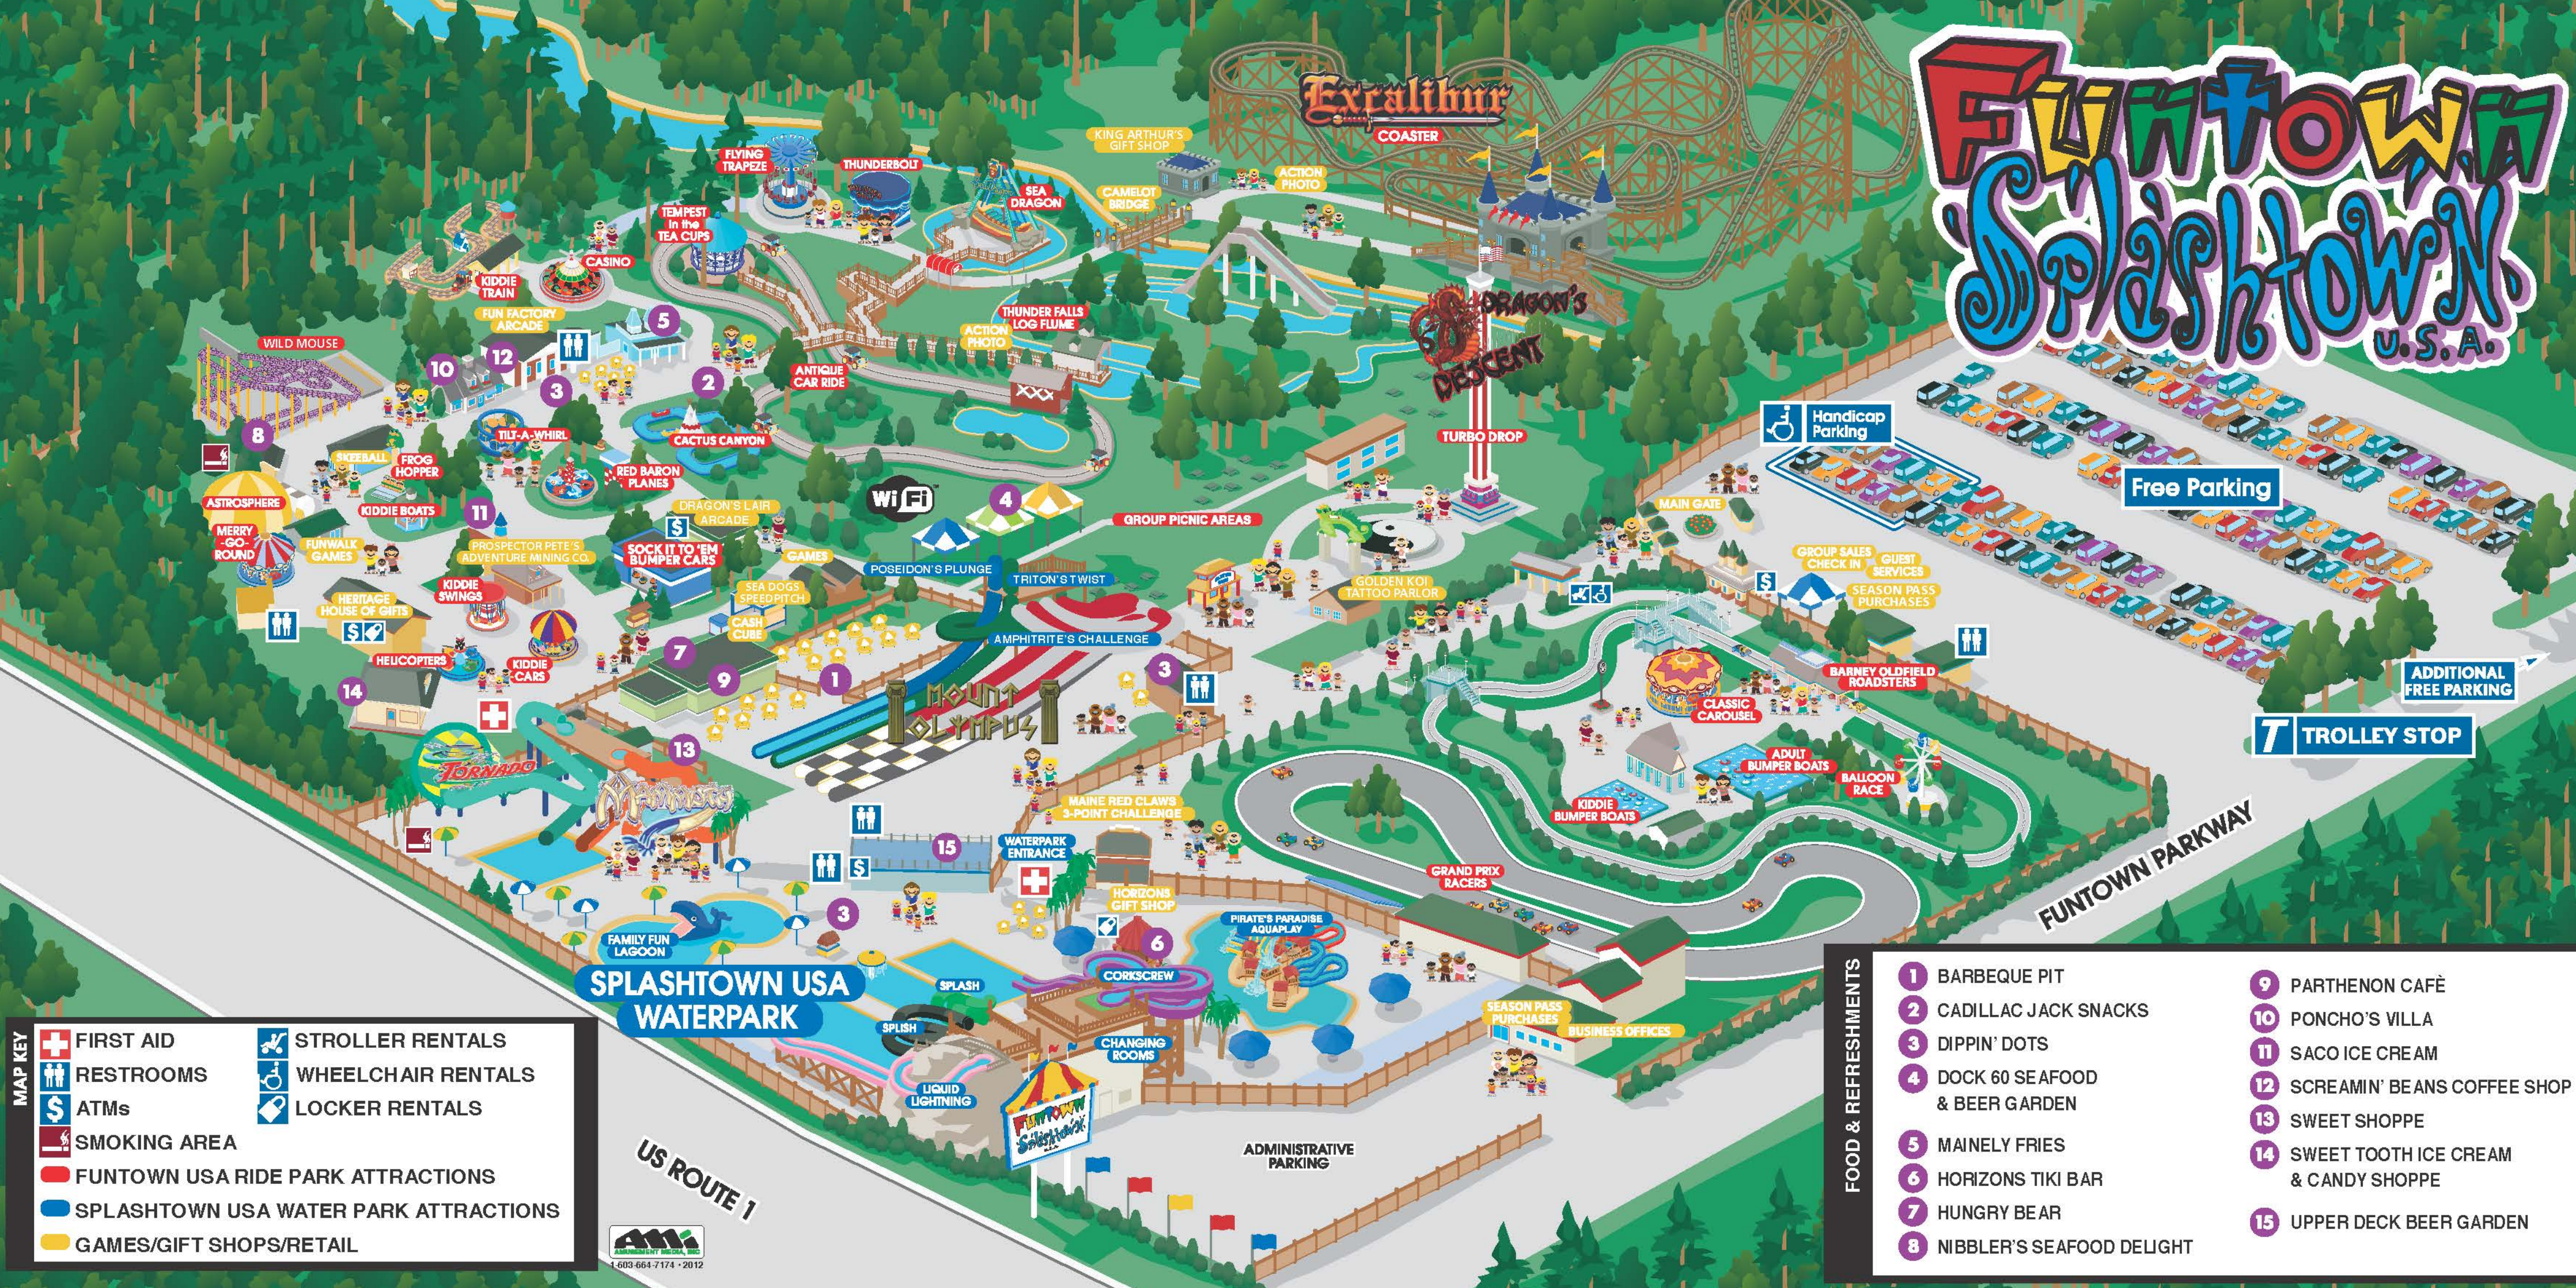

FUNTOWNA Splashtown U.S.A.

MAP KEY

	FIRST AID		STROLLER RENTALS
	RESTROOMS		WHEELCHAIR RENTALS
	ATMs		LOCKER RENTALS
	SMOKING AREA		
	FUNTOWN USA RIDE PARK ATTRACTIONS		
	SPLASHTOWN USA WATER PARK ATTRACTIONS		
	GAMES/GIFT SHOPS/RETAIL		

FOOD & REFRESHMENTS

1 BARBEQUE PIT	9 PARTHENON CAFE
2 CADILLAC JACK SNACKS	10 PONCHO'S VILLA
3 DIPPIN' DOTS	11 SACO ICE CREAM
4 DOCK 60 SEAFOOD & BEER GARDEN	12 SCREAMIN' BEANS COFFEE SHOP
5 MAINLY FRIES	13 SWEET SHOPPE
6 HORIZONS TIKI BAR	14 SWEET TOOTH ICE CREAM & CANDY SHOPPE
7 HUNGRY BEAR	15 UPPER DECK BEER GARDEN
8 NIBBLER'S SEAFOOD DELIGHT	

SPLASHTOWN USA WATERPARK

US ROUTE 1

AMM
1-603-664-7174 • 2012