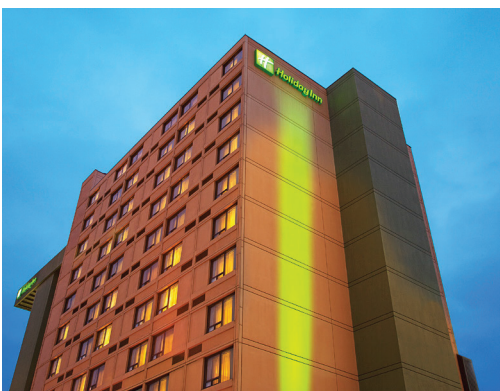

Holiday Inn

TORONTO YORKDALE

Just the Place for You

Holiday Inn Toronto Yorkdale is conveniently located on Dufferin Street at Highway 401, with easy access to the Toronto Transit Commission (T.T.C.), downtown Toronto, Lester B. Pearson International Airport, and many major attractions. With the recent refresh of our rooms and public spaces, now is the perfect time to experience Holiday Inn

Holiday Inn Toronto Yorkdale is steps away from Yorkdale Shopping Centre, one of the largest and most exclusive malls in Toronto. The hotel is minutes away from Canada's Wonderland, Downsview Park, Toronto Centre for the Arts, Toronto Zoo, and the Ontario Science Centre.