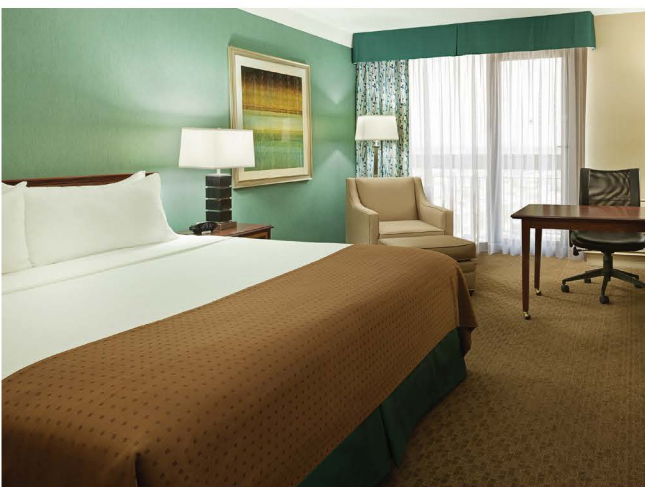

Holiday Inn

TORONTO YORKDALE

Just the Place for You

Holiday Inn Toronto Yorkdale is conveniently located on Dufferin Street at Highway 401, with easy access to the Toronto Transit Commission (T.T.C.), downtown Toronto, Lester B. Pearson International Airport, and many major attractions. With the recent refresh of our rooms and public spaces, now is the perfect time to experience Holiday Inn

Holiday Inn Toronto Yorkdale is steps away from Yorkdale Shopping Centre, one of the largest and most exclusive malls in Toronto. The hotel is minutes away from Canada's Wonderland, Downsview Park, Toronto Centre for the Arts, Toronto Zoo, and the Ontario Science Centre.

The Mediterranean-style Atrium is a warm and inviting space featuring our indoor salt water pool, sauna, whirlpool, pool table, Nerf tennis court and ping pong. Holiday Inn Toronto Yorkdale boasts an outstanding reputation for fantastic food and beverage selections, with multiple options to accommodate for everyone's budget and taste.

The professional, flexible and innovative meeting conference team at Holiday Inn Toronto Yorkdale is committed to ensuring your event with us is flawless. Whether you are planning an **offsite** business meeting for 25, a multiple day conference for 300, or an elegant **affair** for 125, our promise is that we will work with you to ensure every detail of your event meets and exceeds your expectations.