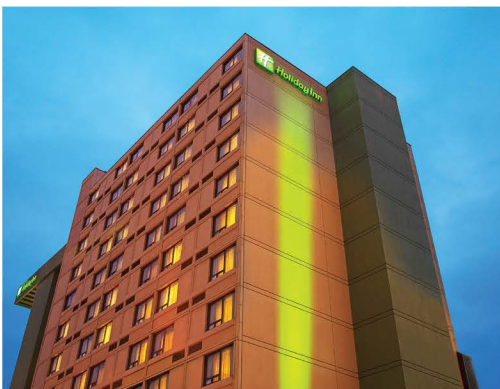

Holiday Inn

TORONTO YORKDALE

Just the Place for You

Holiday Inn Toronto Yorkdale is conveniently located on Dufferin Street at Highway 401, with easy access to the Toronto Transit Commission (T.T.C.), downtown Toronto, Lester B. Pearson International Airport, and many major attractions. With the recent refresh of our rooms and public spaces, now is the perfect time to experience Holiday Inn

Holiday Inn Toronto Yorkdale is steps away from Yorkdale Shopping Centre, one of the largest and most exclusive malls in Toronto. The hotel is minutes away from Canada's Wonderland, Downsview Park, Toronto Centre for the Arts, Toronto Zoo, and the Ontario Science Centre.