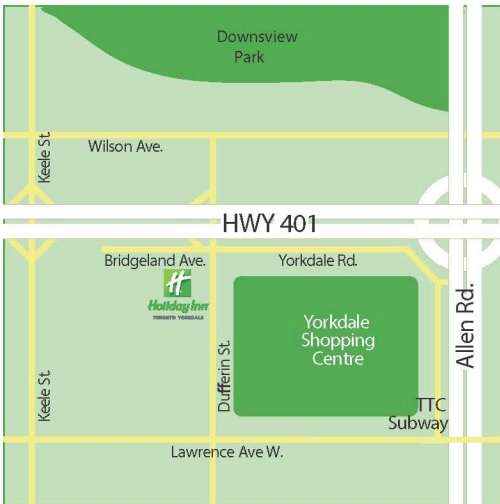

Holiday Inn

TORONTO YORKDALE

Just the Place for You

Holiday Inn Toronto Yorkdale is conveniently located on Dufferin Street at Highway 401, with easy access to the Toronto Transit Commission (T.T.C.), downtown Toronto, Lester B. Pearson International Airport, and many major attractions. With the recent refresh of our rooms and public spaces, now is the perfect time to experience Holiday Inn

Holiday Inn Toronto Yorkdale is steps away from Yorkdale Shopping Centre, one of the largest and most exclusive malls in Toronto. The hotel is minutes away from Canada's Wonderland, Downsview Park, Toronto Centre for the Arts, Toronto Zoo, and the Ontario Science Centre.

How to Find Us

Westbound: Hwy 401 exit Allen Rd., take Yorkdale Rd. N. Follow along north side of Yorkdale Shopping Centre. Cross Dufferin St. at the lights to Bridgeland Ave., turn left into driveway.