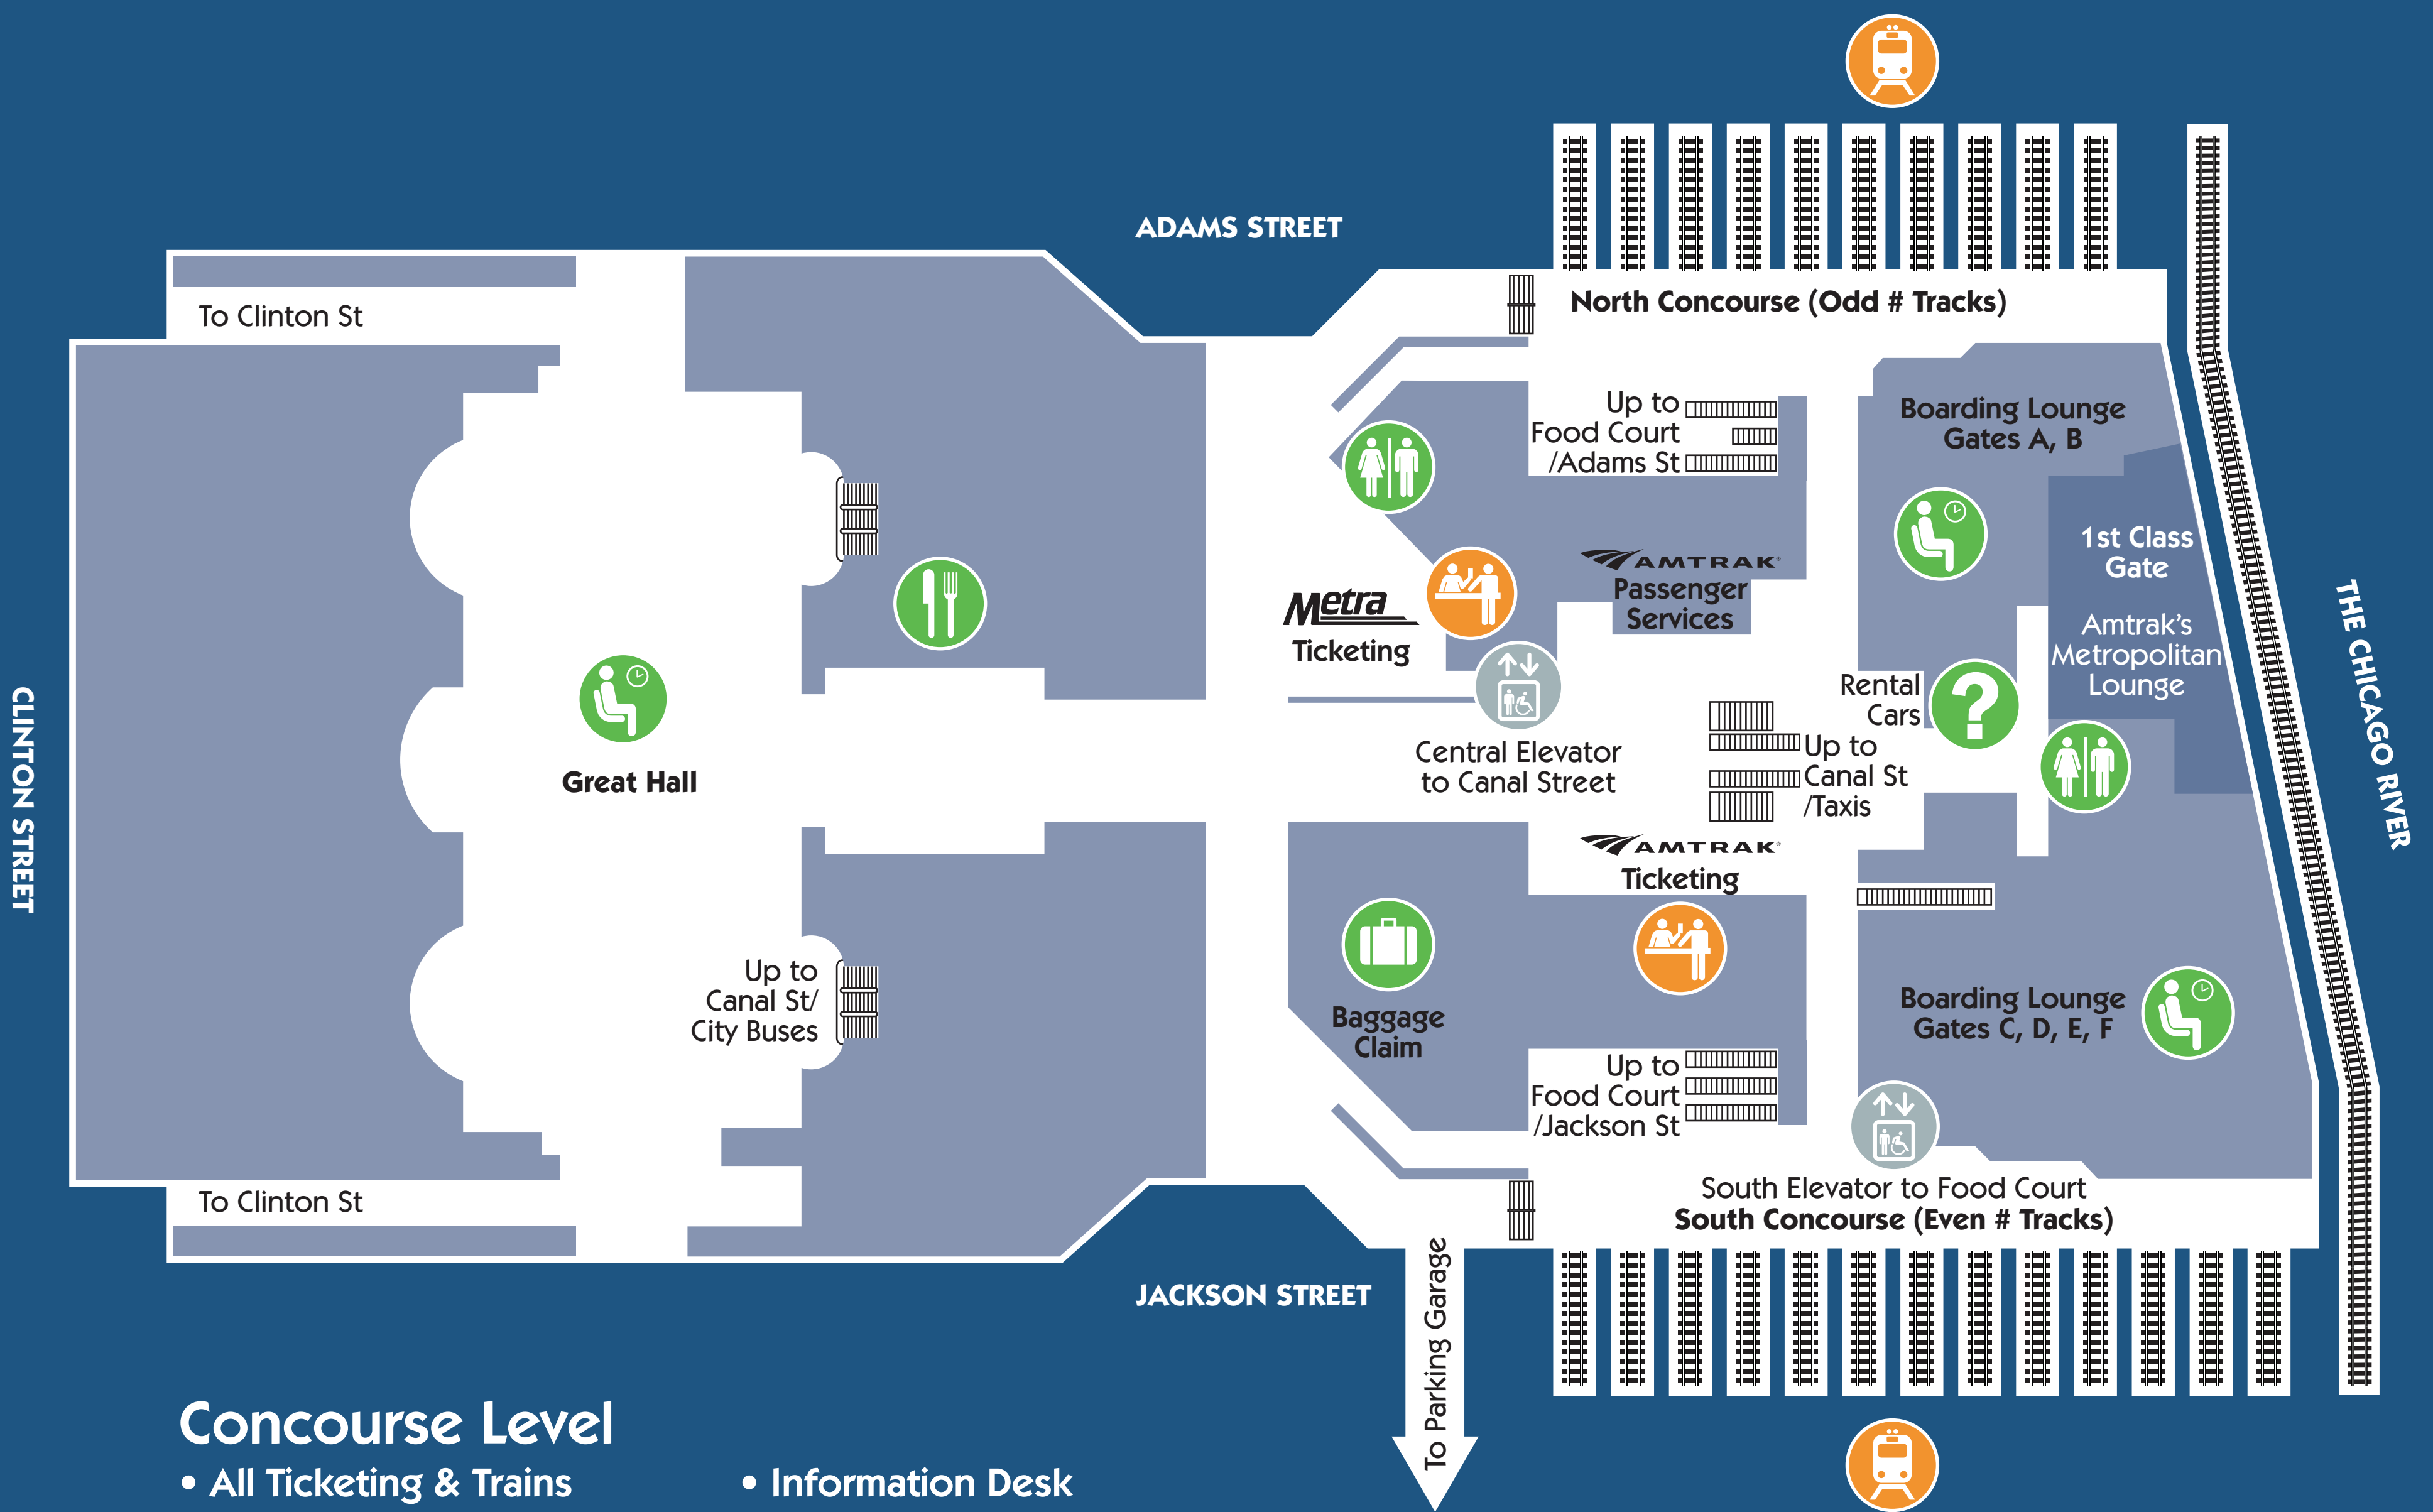

UNION STATION

CHICAGO

Mezzanine Level

- Food Court
- Restrooms

Concourse Level

- All Ticketing & Trains
- Amtrak Passenger Services
- Baggage Claim
- Gates A, B, C, D, E, F
- Great Hall
- Information Desk
- Parking Garage
- Metropolitan Lounge
- Rental Cars
- Restrooms