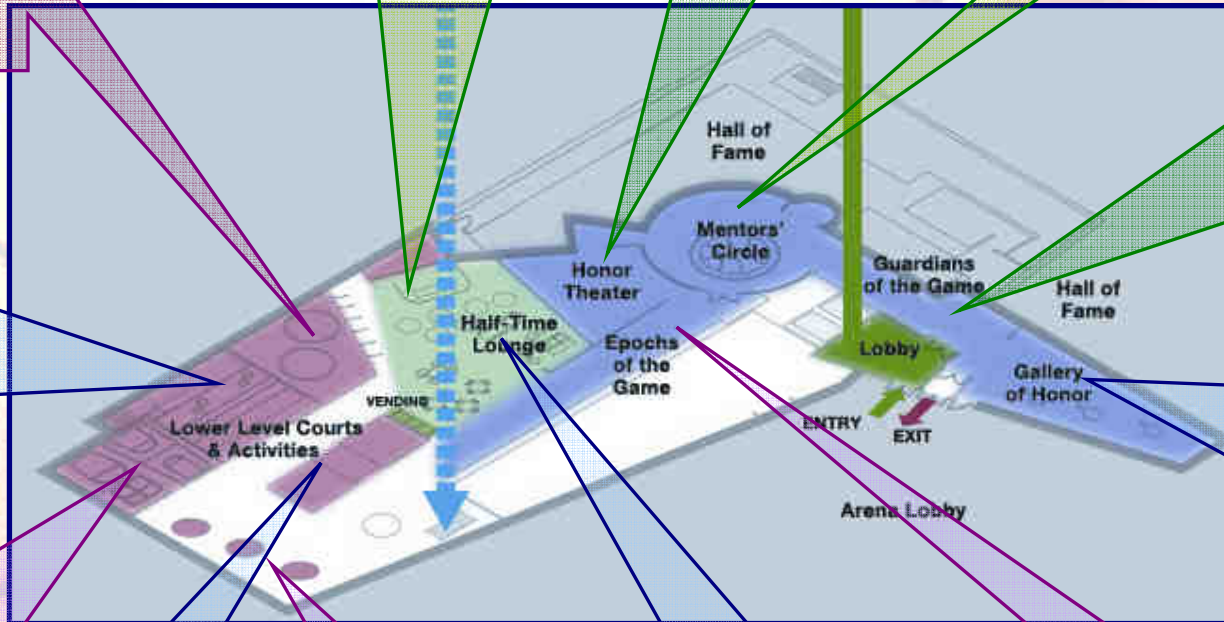

GET IN THE ZONE

Try to make as many baskets as possible in this challenging "pop-a-shot" activity within a set timeframe. Visitors can challenge each other to a side-by-side shooting contest.

HANDLE THE ROCK

Features Xbox Kinect technology. Players must time their dribble to the beat of the selected song. Players will be asked to perform a variety of skill moves.

HALF-TIME LOUNGE

The Media Lounge recreates a sports bar atmosphere for fans to gather, talk with one another, and watch college basketball games and related media. Visitors take in the content from nearby activities, Pulse of the Game and Call the Highlights. In addition, a graphic panel in the Half-Time Lounge presents information on how media changed the game.

EPOCHS OF THE GAME

Epochs of the Game is a corridor of history, presenting in exhilarating, graphic detail, the history of the game's creation and the progression of men's collegiate basketball. Larger than life size graphics combine with eye-catching text to tell the exciting history from the 1890's to the present.

GALLERY OF HONOR

Inside the Gallery of Honor of the National Collegiate Basketball Hall of Fame, visitors pay homage to legendary coaches and players in a setting reflective of the reverence and respect they have earned. Greatness lives here. Visitors will select and view a video about an inductee.