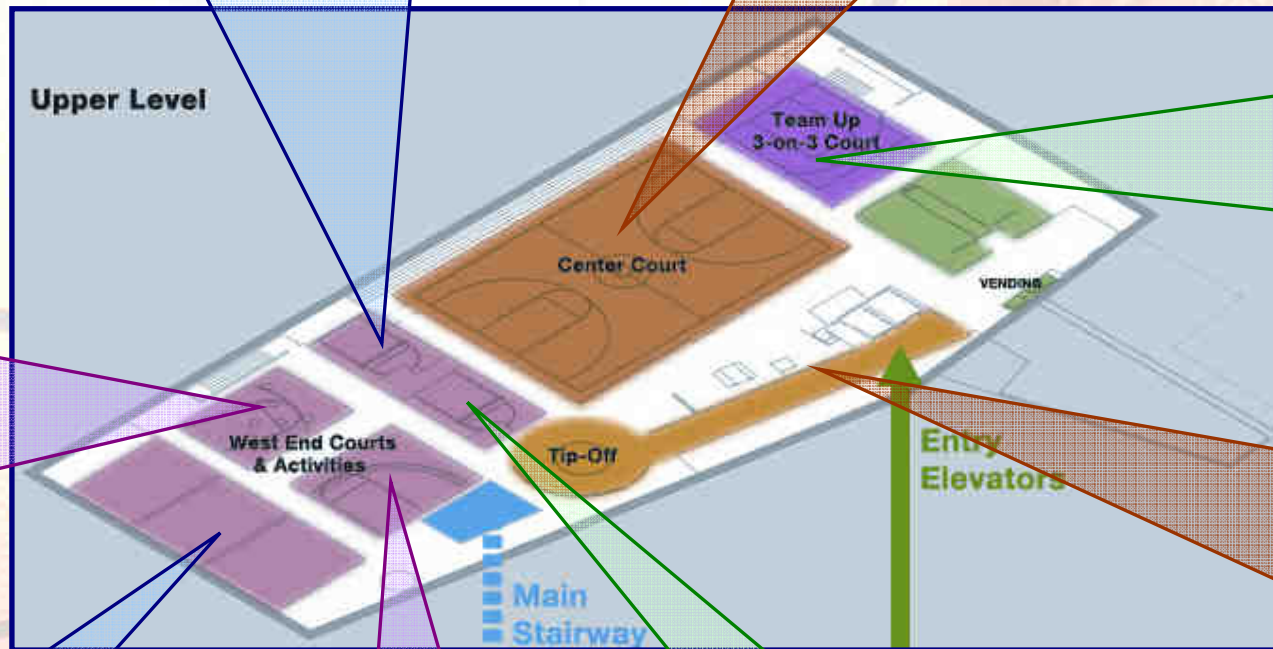

CENTER COURT

Center Court is a full basketball court with six goals, a score board and shot clocks. The court is designated for free play unless otherwise indicated. Visitors can practice skills, shoot baskets or participate in a pick-up game or clinic. Center Court will host special events such as dinners, receptions, basketball related events or corporate events.

CHALLENGE COURT

The Challenge Court is a 3-on-3 court that is homage to the street game. On this court, visitors can play 1-on-1, 2-on-2 or 3-on-3 games. At certain times of the year, visitors can attend programs and clinics at the Challenge Court. School groups may gather at here for discussions, clinics, and orientation.

TIP OFF TUNNEL

Experience walking through an arena tunnel from the locker room to the court and feel the excitement players feel as you listen to the Coach's pre-game instructions. In the tunnel visitors will see larger-than-life graphics of players and coaches and view projected moving images of college fans, cheerleaders, bands, coaches and players.

DRILL FREE THROWS

Attempt a free-throw practice drill and race against the clock to make as many free-throws as possible. Visitors experience the difficulty of making free-throws under pressure. The score display reveals how many free-throws were made and the highest number of free-throws made at The College Basketball Experience that day is displayed near the activity.