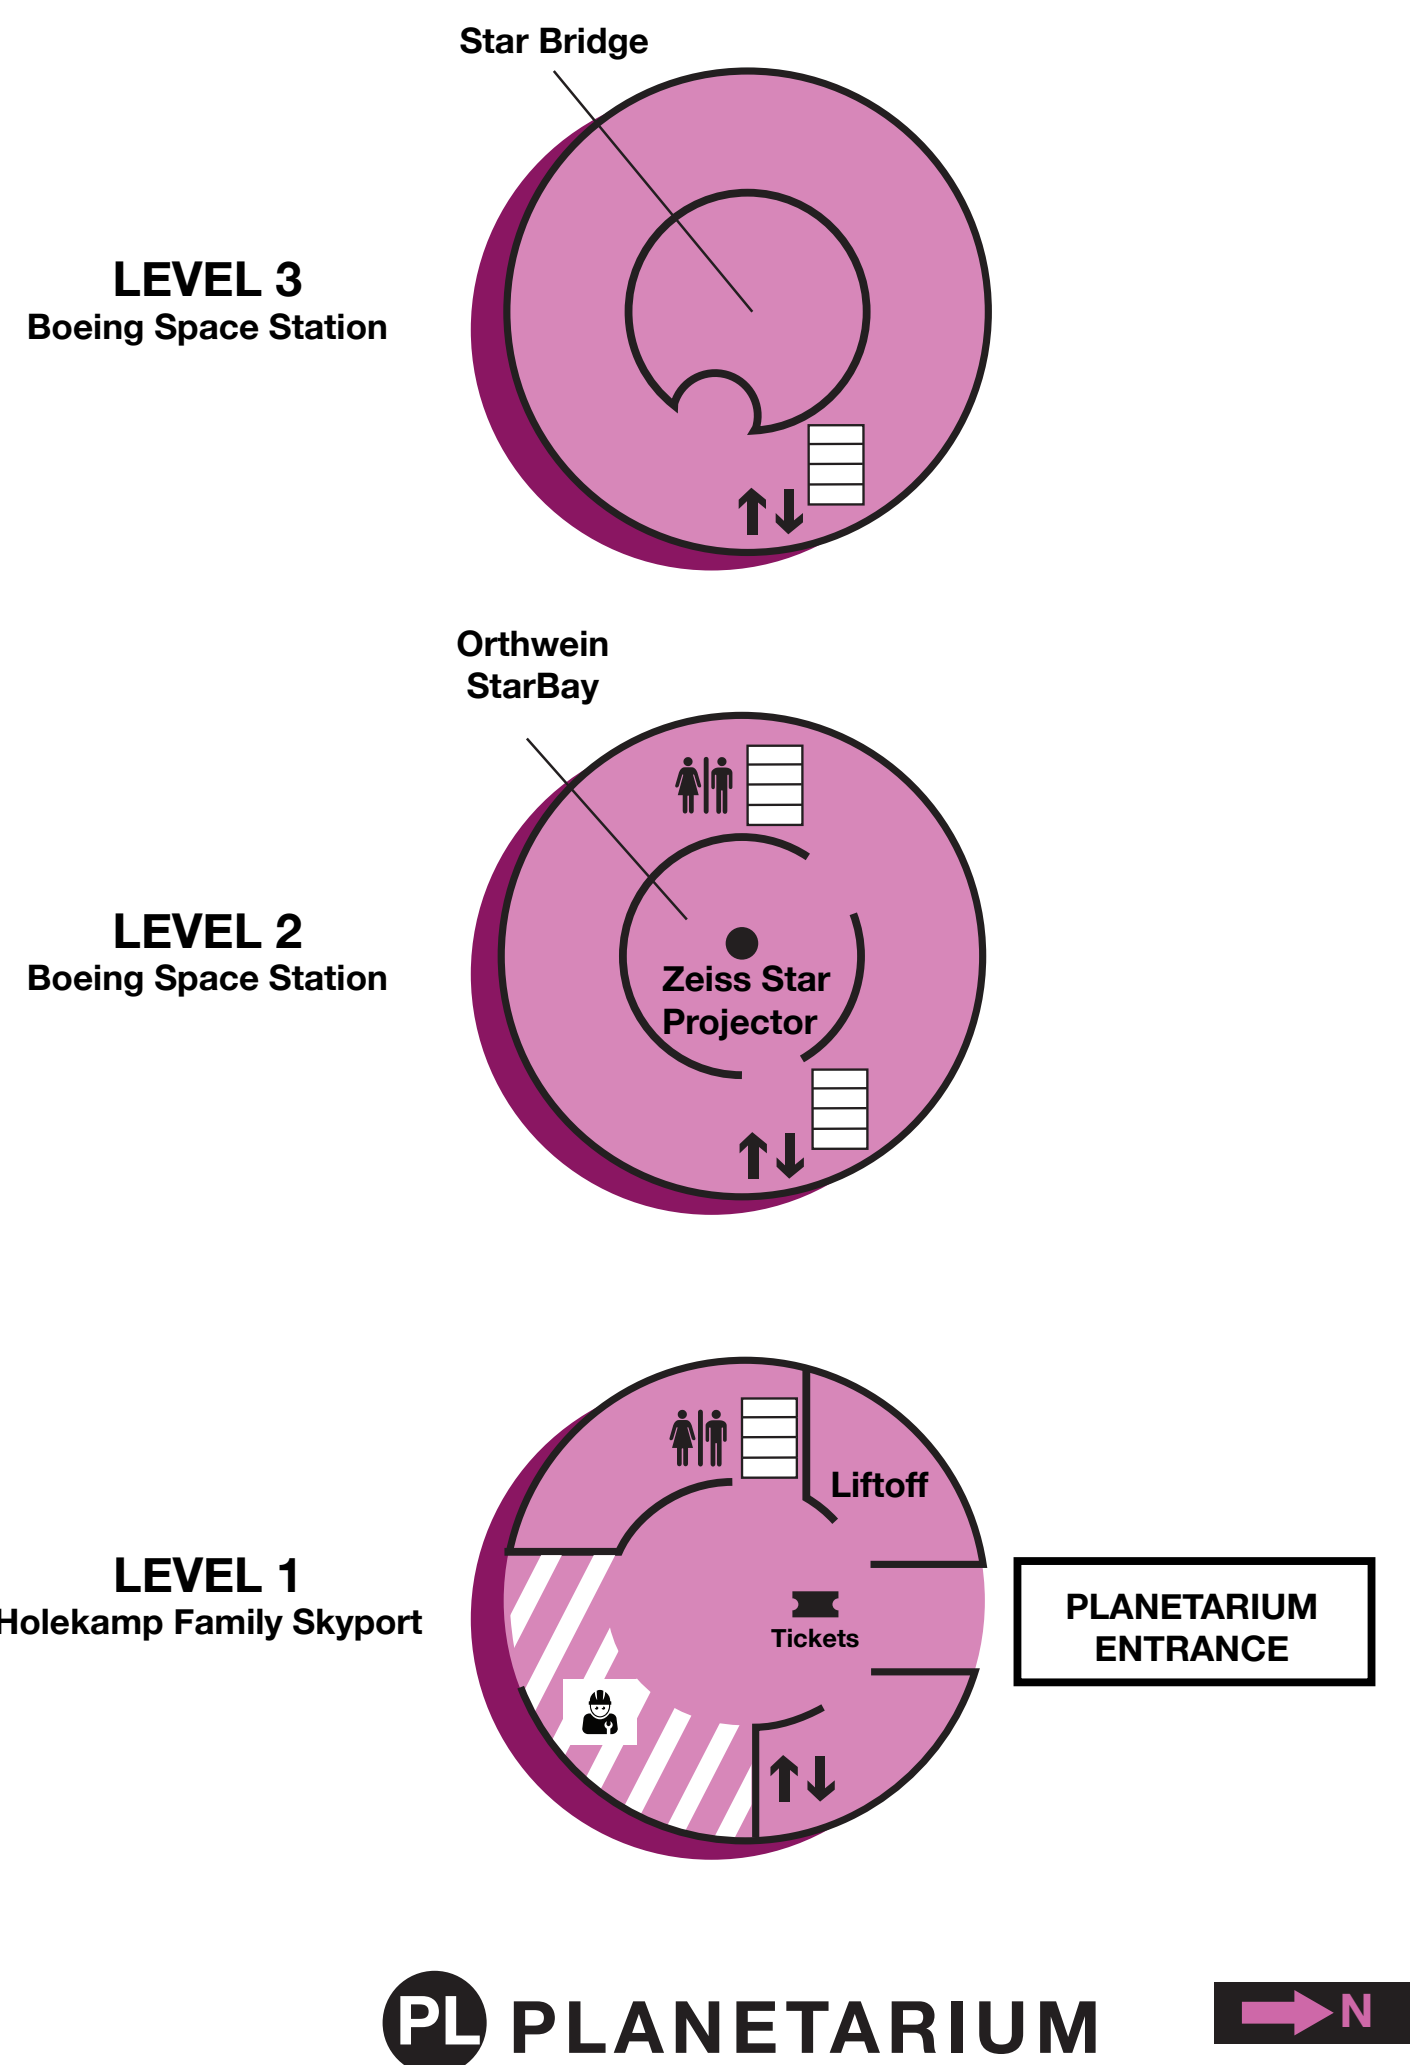

SAINT LOUIS SCIENCE CENTER

Handicap accessible entrance to the OMNIMAX[®] Theater is available on the 3rd floor.

KEY