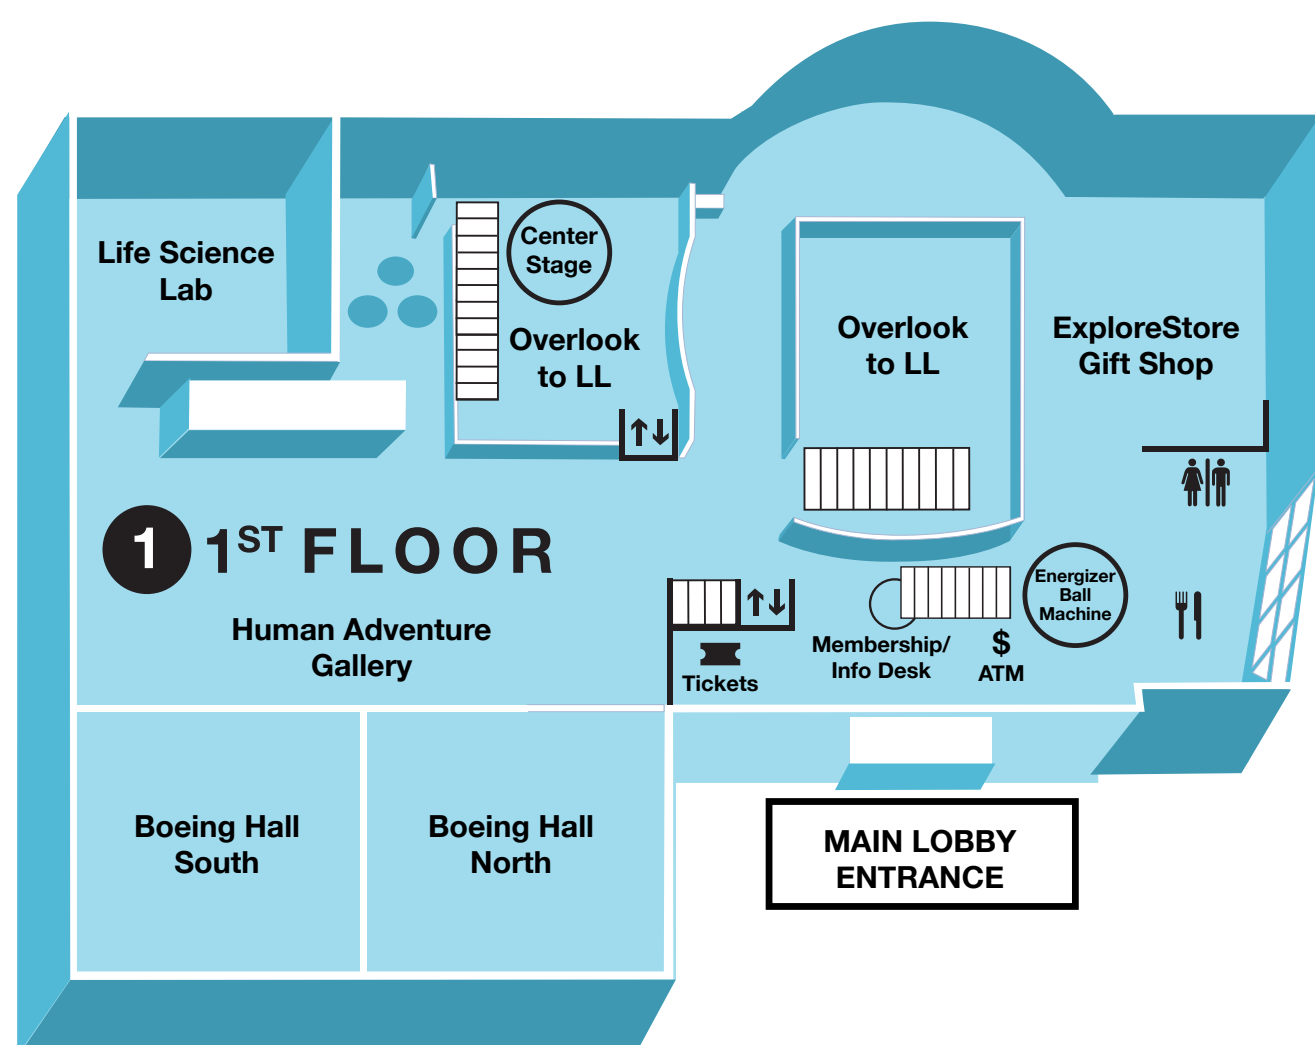

SAINT LOUIS SCIENCE CENTER

Handicap accessible entrance to the OMNIMAX[®] Theater is available on the 3rd floor.

KEY