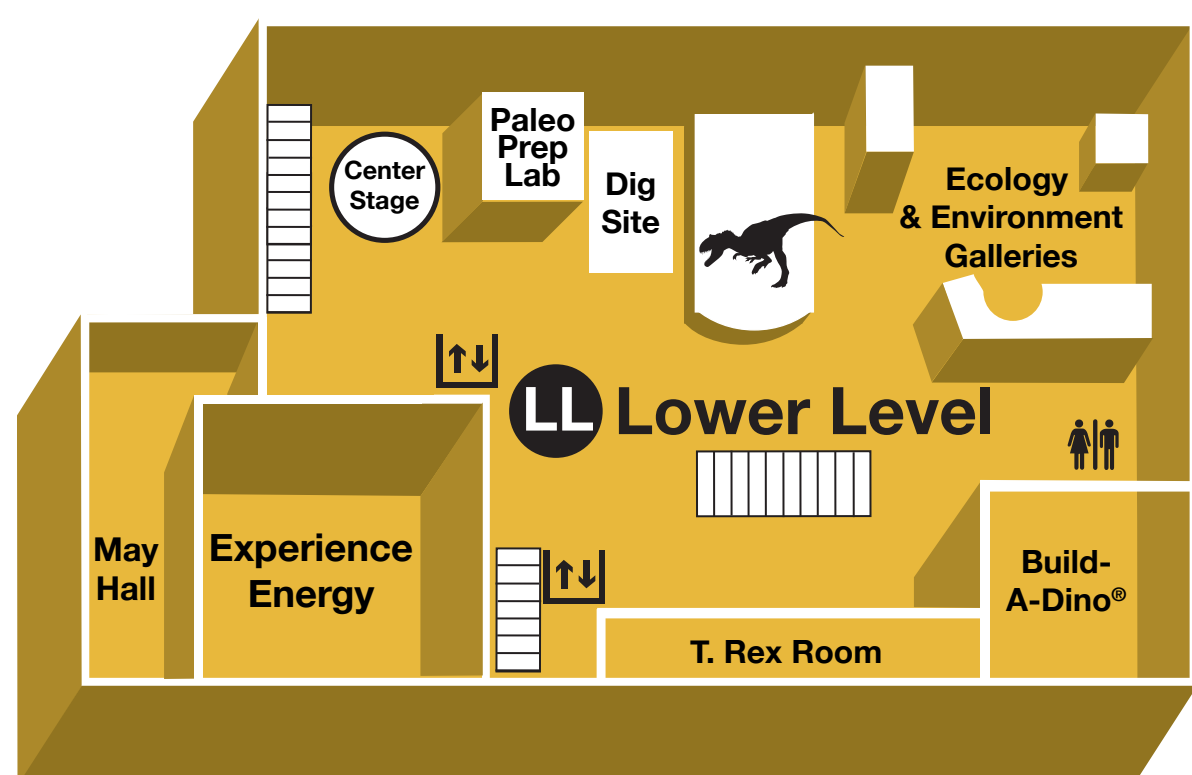

SAINT LOUIS SCIENCE CENTER

Handicap accessible entrance to the OMNIMAX[®] Theater is available on the 3rd floor.

KEY