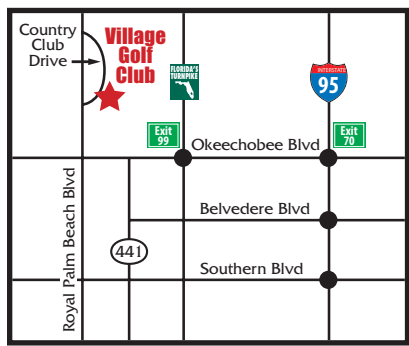

# Affordable Golf Public Welcome!

18-Hole Championship Golf Course  
Player Friendly Course • Full Bar and Grill  
Practice Area • **CLUB RENTALS AVAILABLE**

## The Perfect Golf Location

Located in the heart of the Palm Beaches, less than 15 minutes from the Palm Beach International Airport. The Village Golf Course is ideally positioned in one of the fastest growing areas in the country.

### Directions:

5 1/2 miles west of the Florida Turnpike on Okeechobee Boulevard then north on Royal Palm Beach Boulevard 1/2 mile to Country Club Drive.

# VILLAGE GOLF CLUB

122 Country Club Drive • Royal Palm Beach