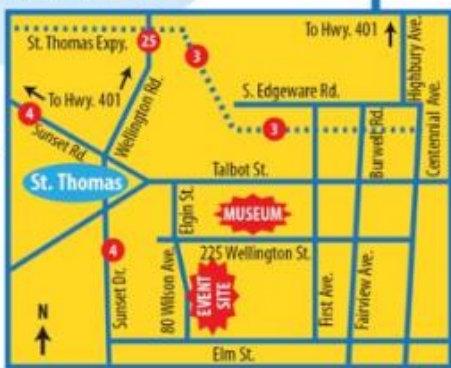

W FRIENDS  
**DAY OUT  
WITH  
THOMAS**

**THE  
FRIENDSHIP TOUR  
2017**

**All aboard for  
a day of family fun  
with Thomas!**

**JULY 15, 16 & 21-23, 2017**

Hosted By

At The

**St. Thomas-Elgin  
Memorial Centre**

Or call 1-888-222-6608

**DAY OUT**  
WITH  
**THOMAS**

THE  
**FRIENDSHIP TOUR**  
2017

**ADMISSION**  
to the  
ELGIN COUNTY  
RAILWAY  
MUSEUM

**Enjoy a train ride with Thomas  
and so much more!**

**Other Activities Include:**

Storytelling, Meet Sir Topham Hatt™, Bubbles,  
Inflatable Bouncers, Train Play Tables, Imagination Station Crafts,  
Puppet Shows, Magic, Live Music and more!

St. Thomas Ontario is  
2 hours west of Toronto,  
20 minutes south of  
London and 2 hours  
east of Windsor.

**Event location:**  
80 Wilson Ave.,  
St. Thomas

**FOR TICKETS AND INFO VISIT**  
[www.ecrm5700.org](http://www.ecrm5700.org) or call 1.888.222.6608

Fisher-Price™

Thomas & Friends™  
2017. Guiltless  
Island Day Out With  
Muppet. All Rights  
Reserved.