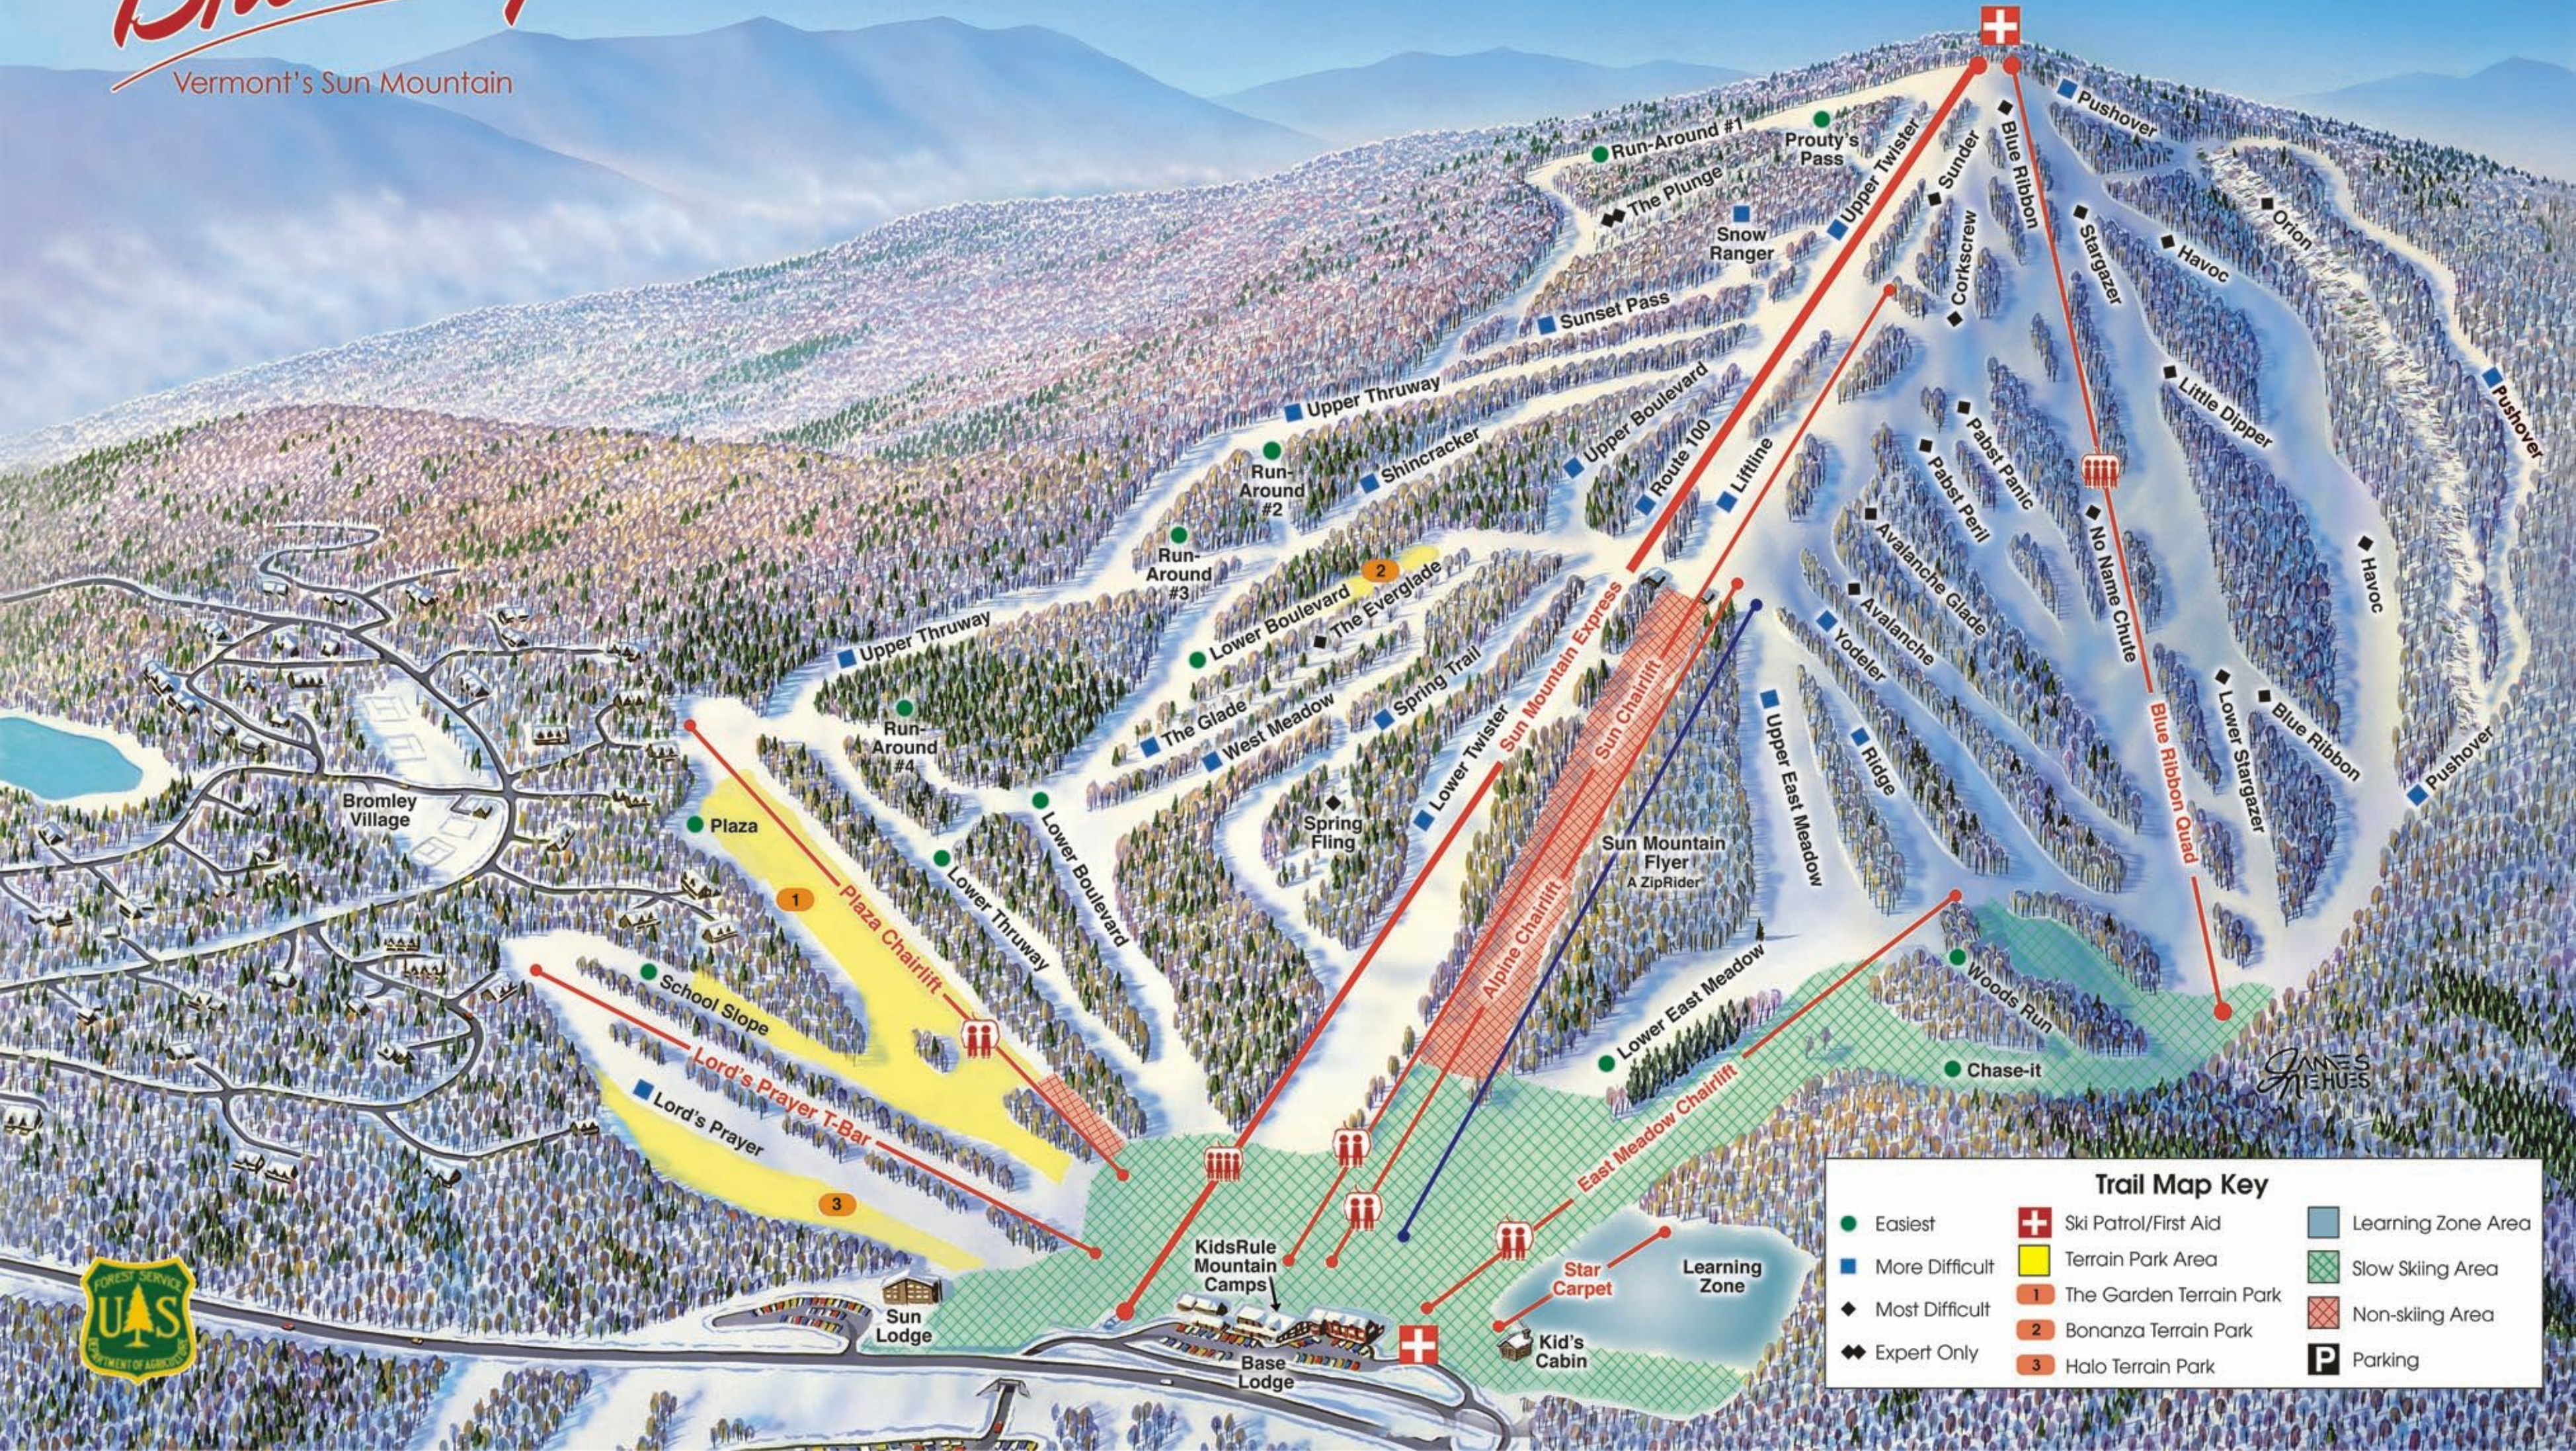

Bromley

Vermont's Sun Mountain

Trail Map Key

● Easiest	⚑ Ski Patrol/First Aid	▭ Learning Zone Area
■ More Difficult	▭ Terrain Park Area	▭ Slow Skiing Area
◆ Most Difficult	1 The Garden Terrain Park	▭ Non-skiing Area
◆◆ Expert Only	2 Bonanza Terrain Park	P Parking
	3 Halo Terrain Park	

JAMES NEHUES