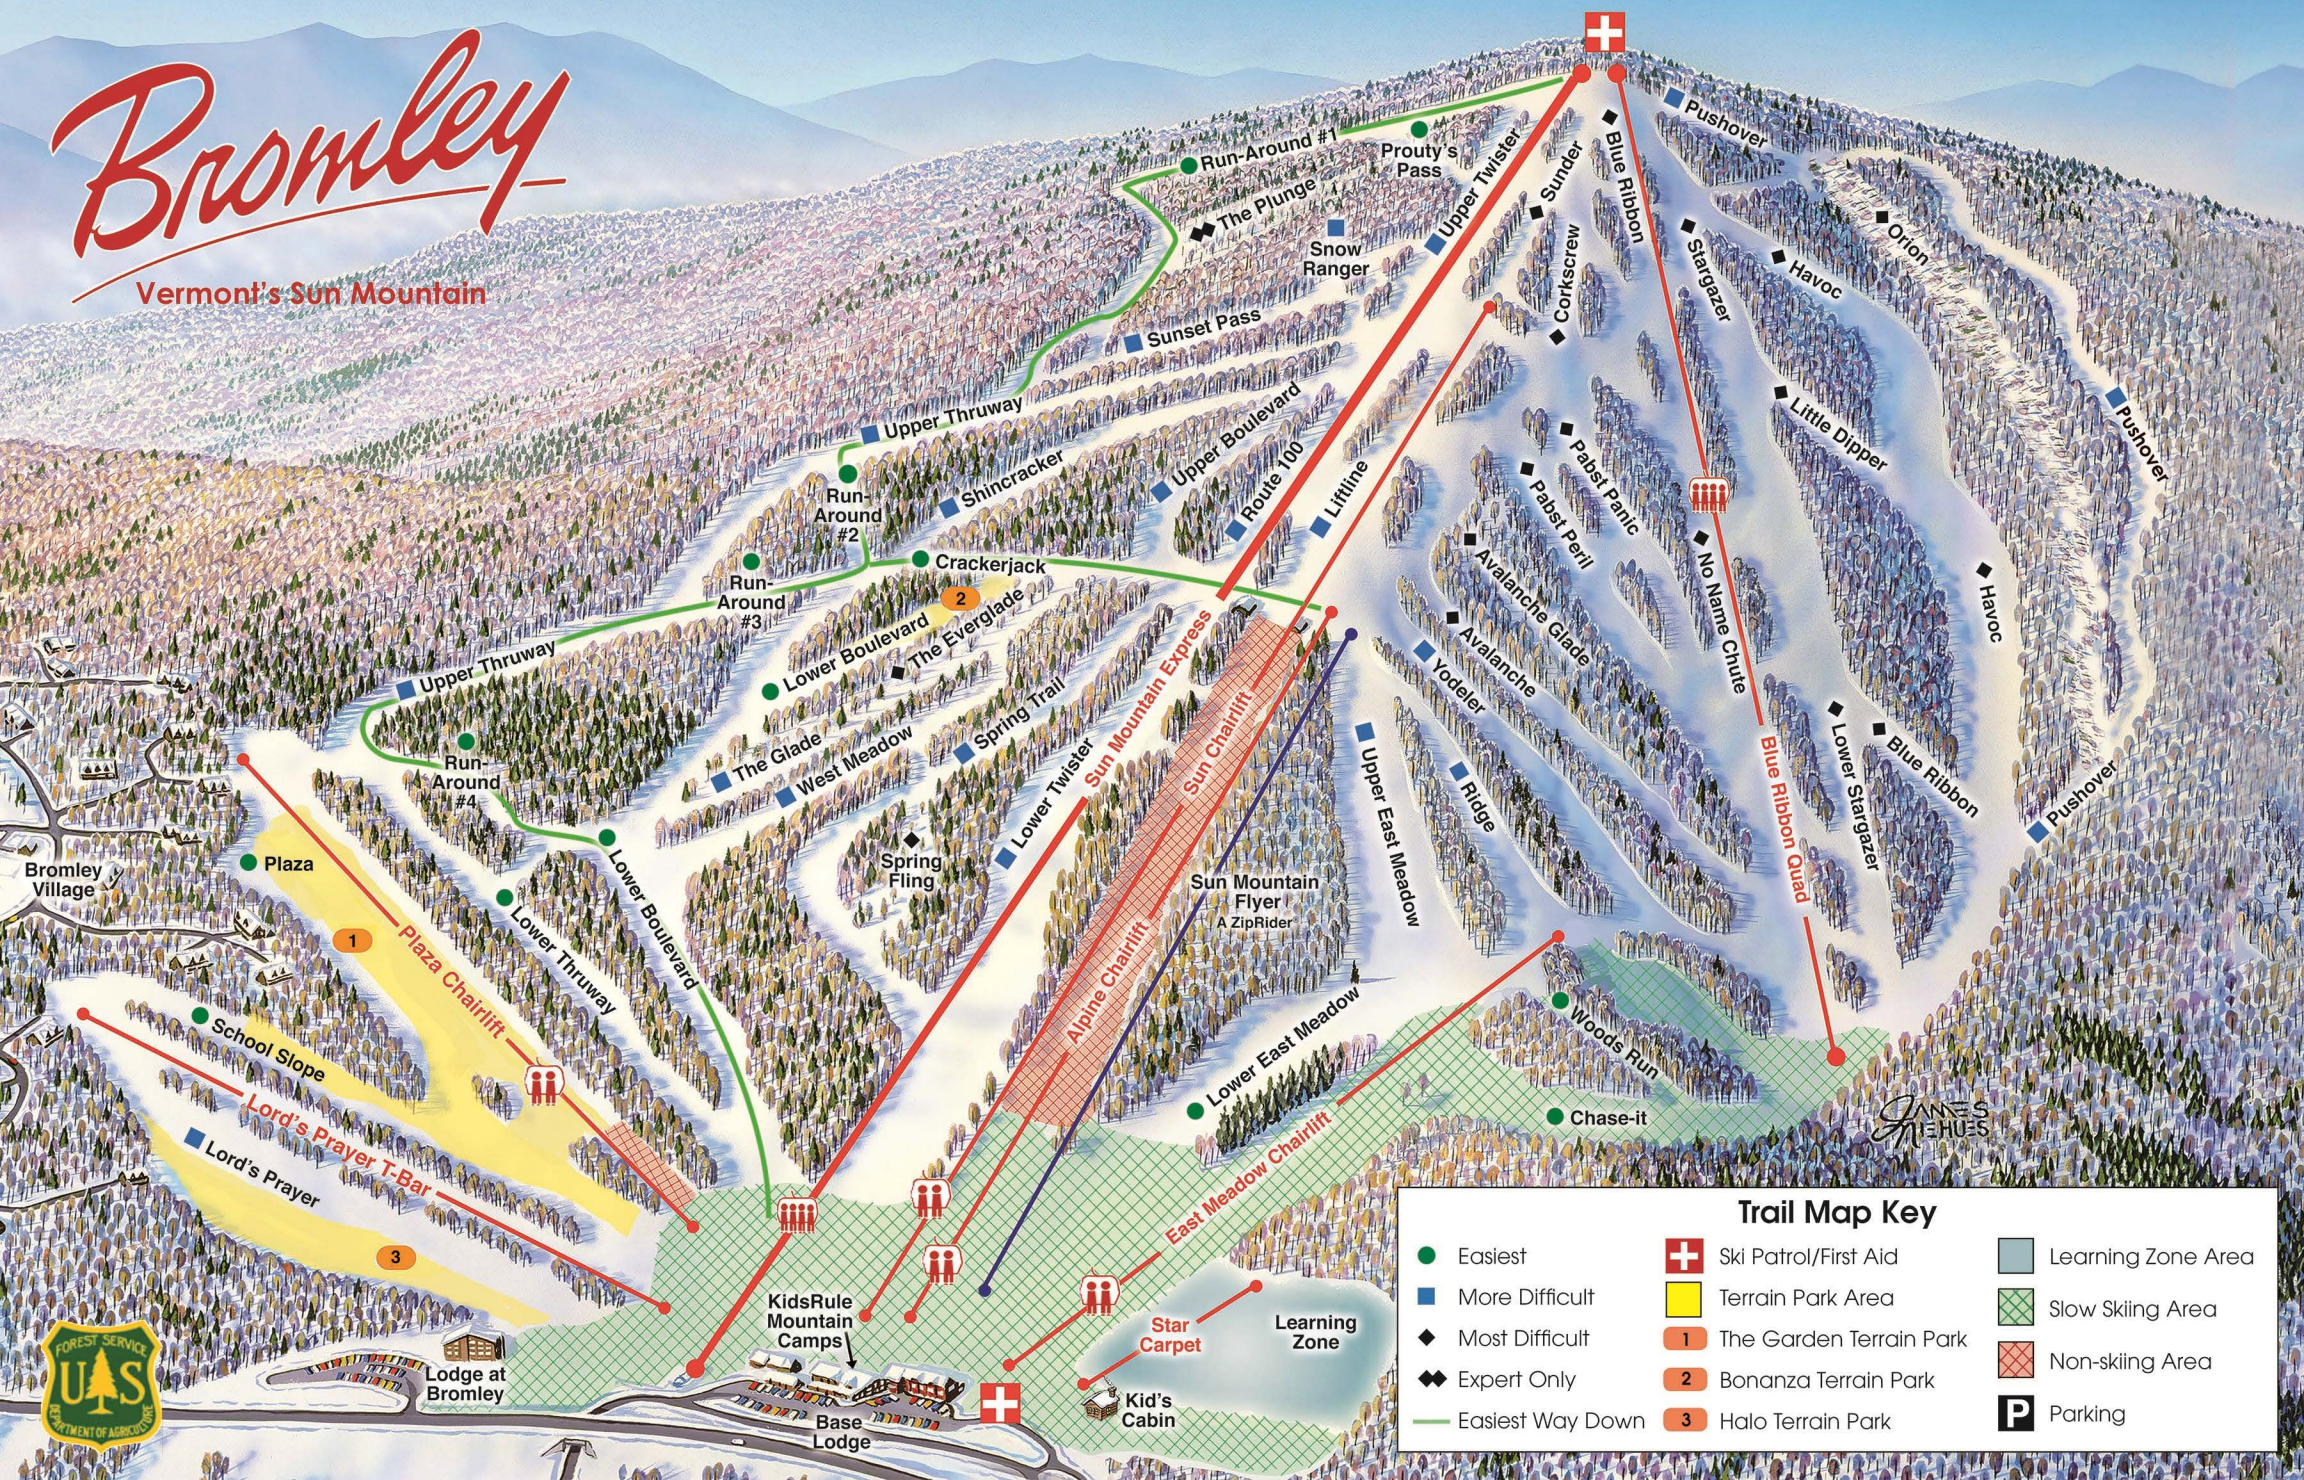

# Bromley

Vermont's Sun Mountain

### Trail Map Key

● Easiest	⚠ Ski Patrol/First Aid	▭ Learning Zone Area
■ More Difficult	▭ Terrain Park Area	▭ Slow Skiing Area
◆ Most Difficult	1 The Garden Terrain Park	▭ Non-skiing Area
◆◆ Expert Only	2 Bonanza Terrain Park	Ⓟ Parking
— Easiest Way Down	3 Halo Terrain Park	