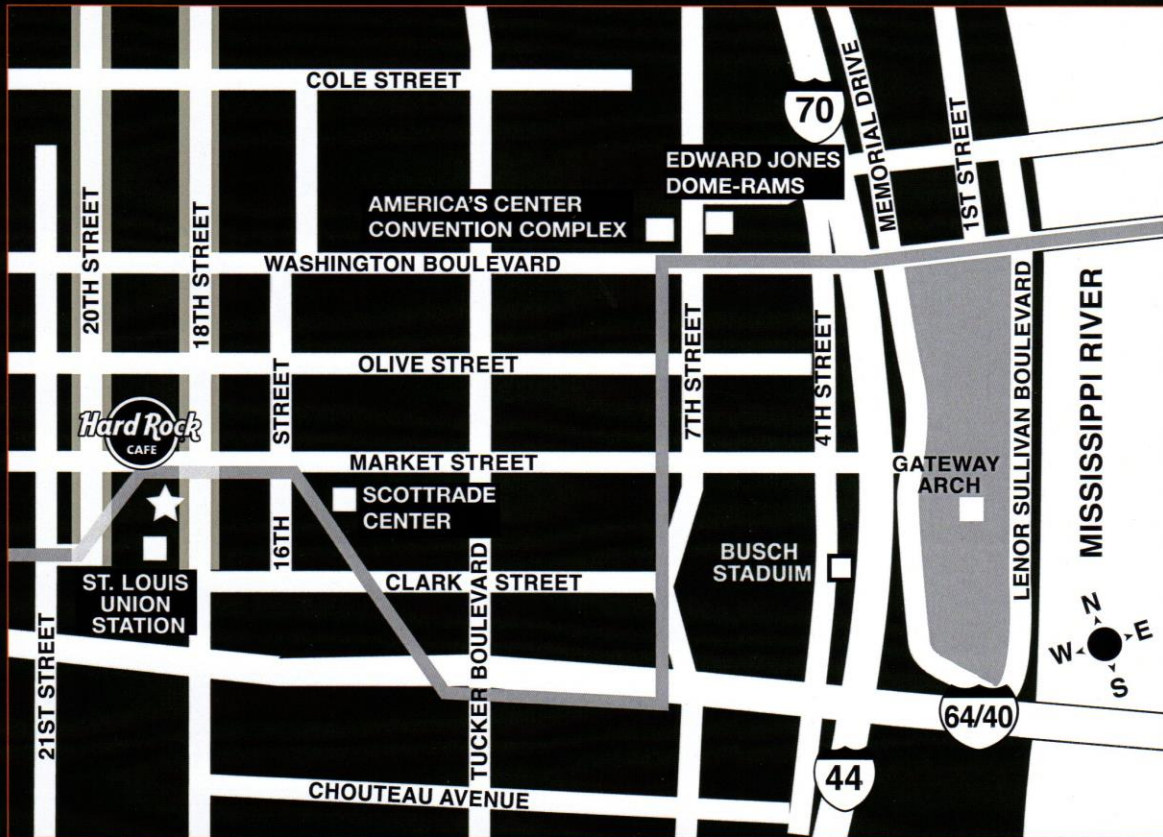

HARD ROCK CAFE ST. LOUIS

1820 Market Street, Ste. 450
 St. Louis Union Station
 St. Louis, MO 63103
 +1-314-621-7625

HOURS

RESTAURANT

SUN-THU: 11AM-11PM
 FRI-SAT: 11AM-12AM

BAR

MON-THU: 11AM-12AM
 FRI-SAT: 11AM-1AM

ROCK SHOP

SUN-THU: 10AM-10PM
 FRI-SAT: 10AM-11PM

HardRock.com/StLouis