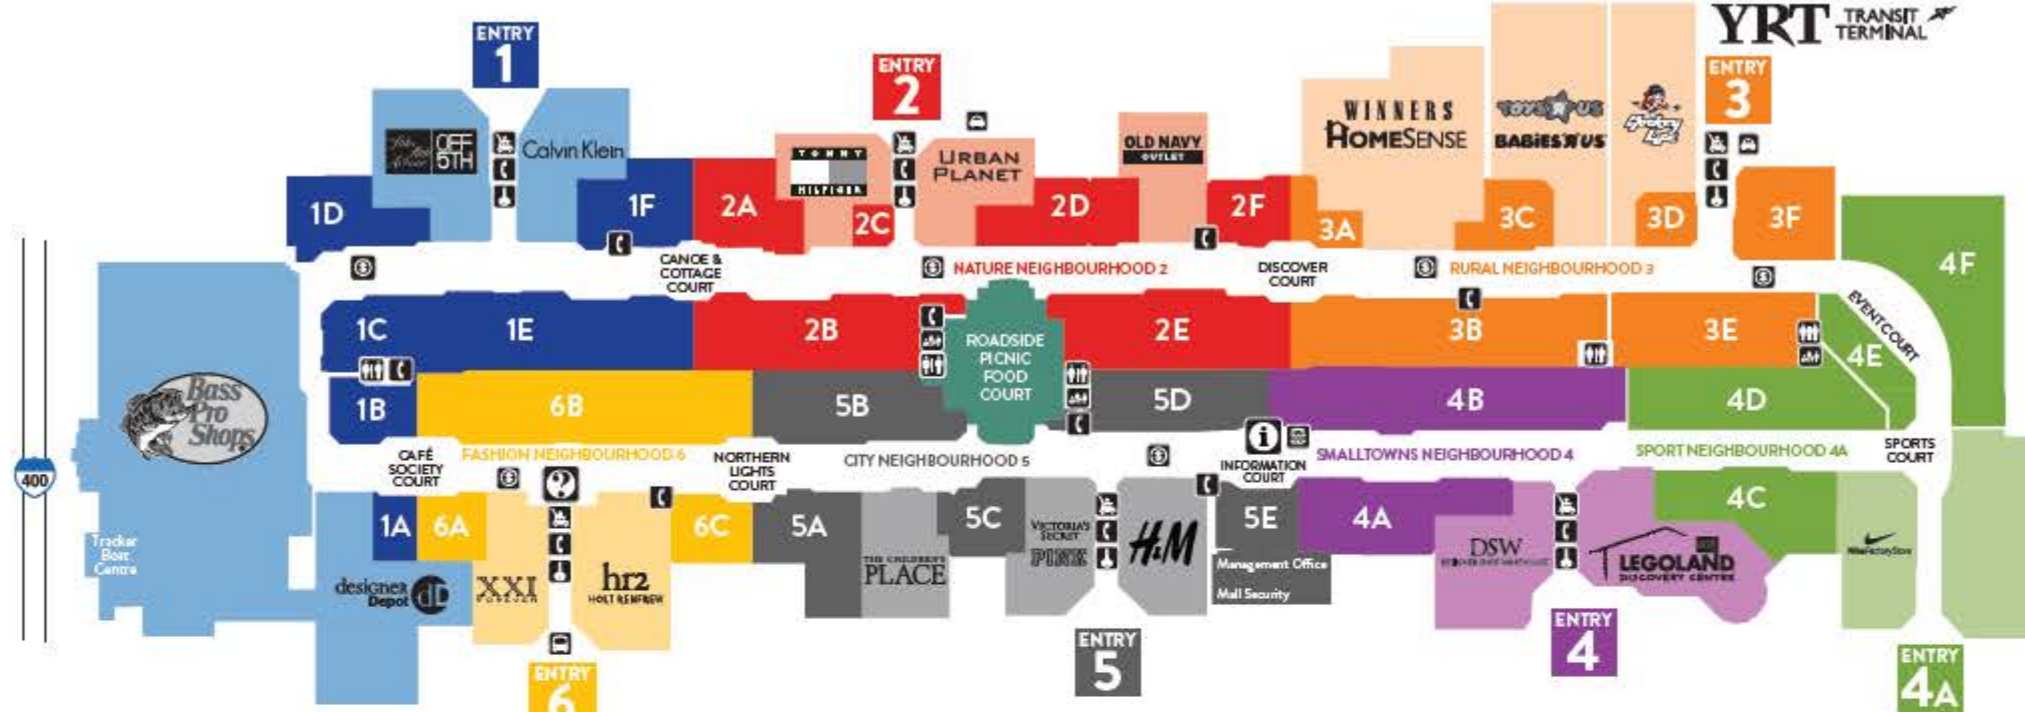

APPAREL - UNISEX

- 2E American Eagle Outfitters
- 6B AIX Armani Exchange Outlet
- 2B Banana Republic Factory Store
- 40 Below the Belt
- 40 Bench
- 4A Bikini Village
- 4B Bluenotes
- 4C Boathouse Outlet
- 6B BOSS Hugo Boss Outlet
- 6B Brooks Brothers Factory Store

APPAREL - UNISEX (CONT)

- 1 Calvin Klein Outlet
- 6C Cole Haan
- 2D Denim Industries
- designer Depot
- 2A DKNY
- 4F Eddie Bauer Outlet
- 3B Fairweather
- Forever 21
- 1E Gap Factory Store
- 4B G by Guess
- 5B GUESS Factory Store
- 5 H&M
- 5B Haight & Ashbury
- 4C Hot Topic
- hr2 Holt Renfrew
- 1F J.Crew Factory
- 1F JCY House Boutique
- 1E Jean Machine Outlet
- 1D Joe Fresh
- 5B Johnston & Murphy Factory Store
- 2B LACOSTE Outlet
- 5C la chateau
- 2A Levi's Outlet Store
- 2A Oakley Vault
- 3E Old Navy Outlet
- 3E Roots Outlet
- 5E Rudsak
- 1F RW&CO
- 1 Saks Fifth Avenue OFF 5TH
- 5B Tommy Bahama
- 7 Tommy Hilfiger
- 2 True Religion Outlet
- Urban Planet
- Van Heusen Men & Women Outlet
- 50 Vans
- 4A West 49
- 3 Winners
- 4B WLKN
- 4A Zumiez

BOOKS, CARDS + STATIONERY

- 1C INS Market
- 3D International News (kiosk)
- 3F Shoppers Drug Mart

ELECTRONICS + MUSIC

- 1B Bell
- 3C Best Buy Mobile
- 4C Callicon (kiosk)
- 5C Callicon (kiosk)
- 4A Callicon (kiosk)
- 2D EB Games
- 1A Fido (kiosk)
- 2E Koodo (kiosk)
- 4B Mobile Klinik
- 5E Mobile Outfitters (cart)
- 1C Rogers Wireless
- 4C Sunrise Records
- 1E The Source by Circuit City
- 3E Tbooth Wireless (kiosk)
- 1B TELUS Mobility
- 4C Virgin Mobile
- 3D WindMobile (kiosk)
- 4B WIRELESSWAVE
- 2A WIRELESSWAVE (kiosk)
- 4A Wow! Mobile Boutique (kiosk)

RESTAURANTS

- 1D Pickle Barrel, The
- 3F South St. Burger Co.
- 3F SZECHUAN SZECHUAN

ROADSIDE PICNIC FOOD COURT

- FC A&W
- FC Bourbon St. Grill
- FC Chipotle
- FC Cultures
- FC Grill It Up
- FC Jimmy the Greek
- FC KFC
- FC Mac's Sushi
- FC New Wok New Wok
- FC New York Fries
- FC Subway
- FC Taco Bell
- FC Thai Island
- FC VillaMadina