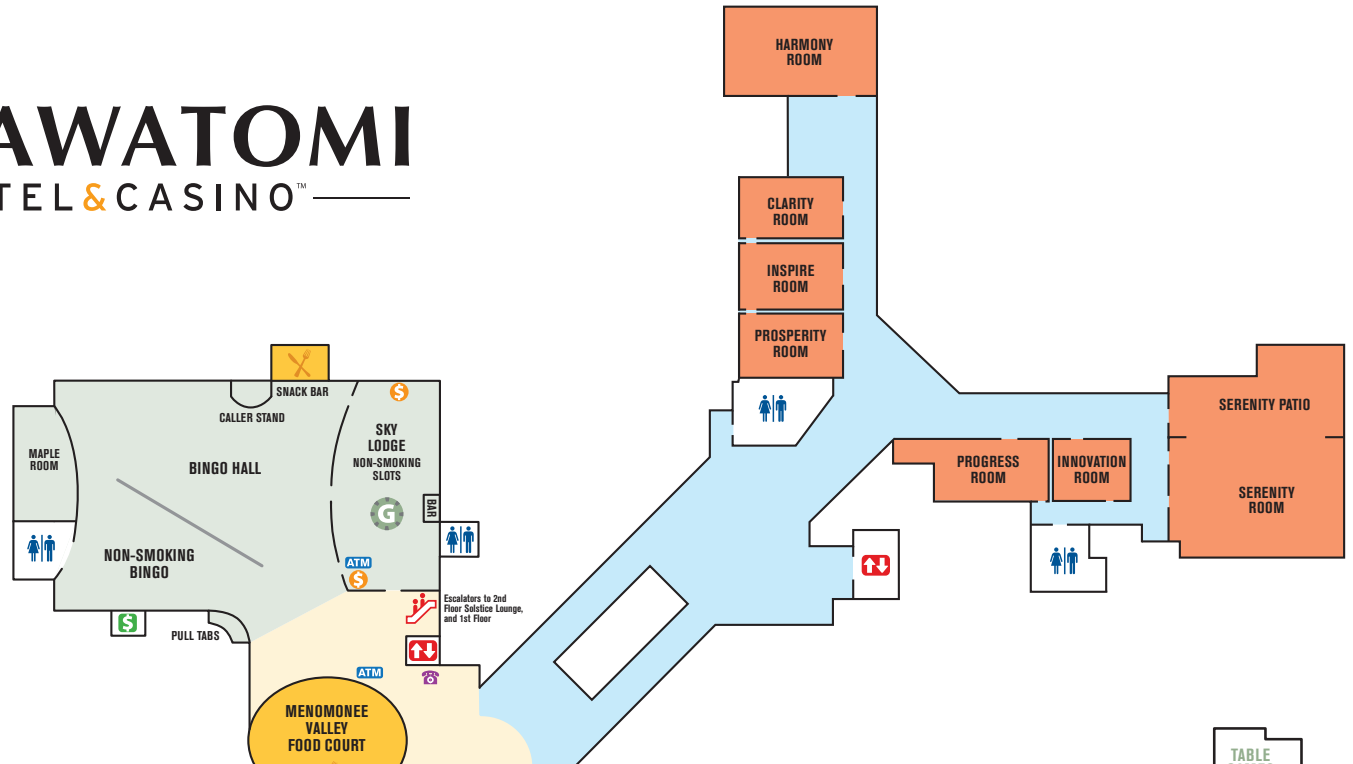

POTAWATOMI

HOTEL & CASINO™

FIRST FLOOR

- ENTRANCE
- GAMBLING FLOOR
- DINING
- RESTROOM
- ELEVATOR
- PROMOTIONAL KIOSK
- ESCALATOR
- CASHIER
- ATM
- TICKET REDEMPTION
- TELEPHONE
- HOTEL
- DINING
- ENTERTAINMENT
- FKC
- SECURITY
- GUEST SERVICES
- GAMING FLOOR
- SALES & CATERING

POTAWATOMI

HOTEL & CASINO™

THIRD FLOOR

- ENTRANCE
- GAMBLING FLOOR
- DINING
- RESTROOM
- ELEVATOR
- PROMOTIONAL KIOSK
- ESCALATOR
- CASHIER
- ATM
- TICKET REDEMPTION
- TELEPHONE
- HOTEL
- DINING
- ENTERTAINMENT
- FKC
- SECURITY
- GUEST SERVICES
- GAMING FLOOR
- SALES & CATERING

ENTER
SKYWALK TO PARKING STRUCTURE

SECOND FLOOR