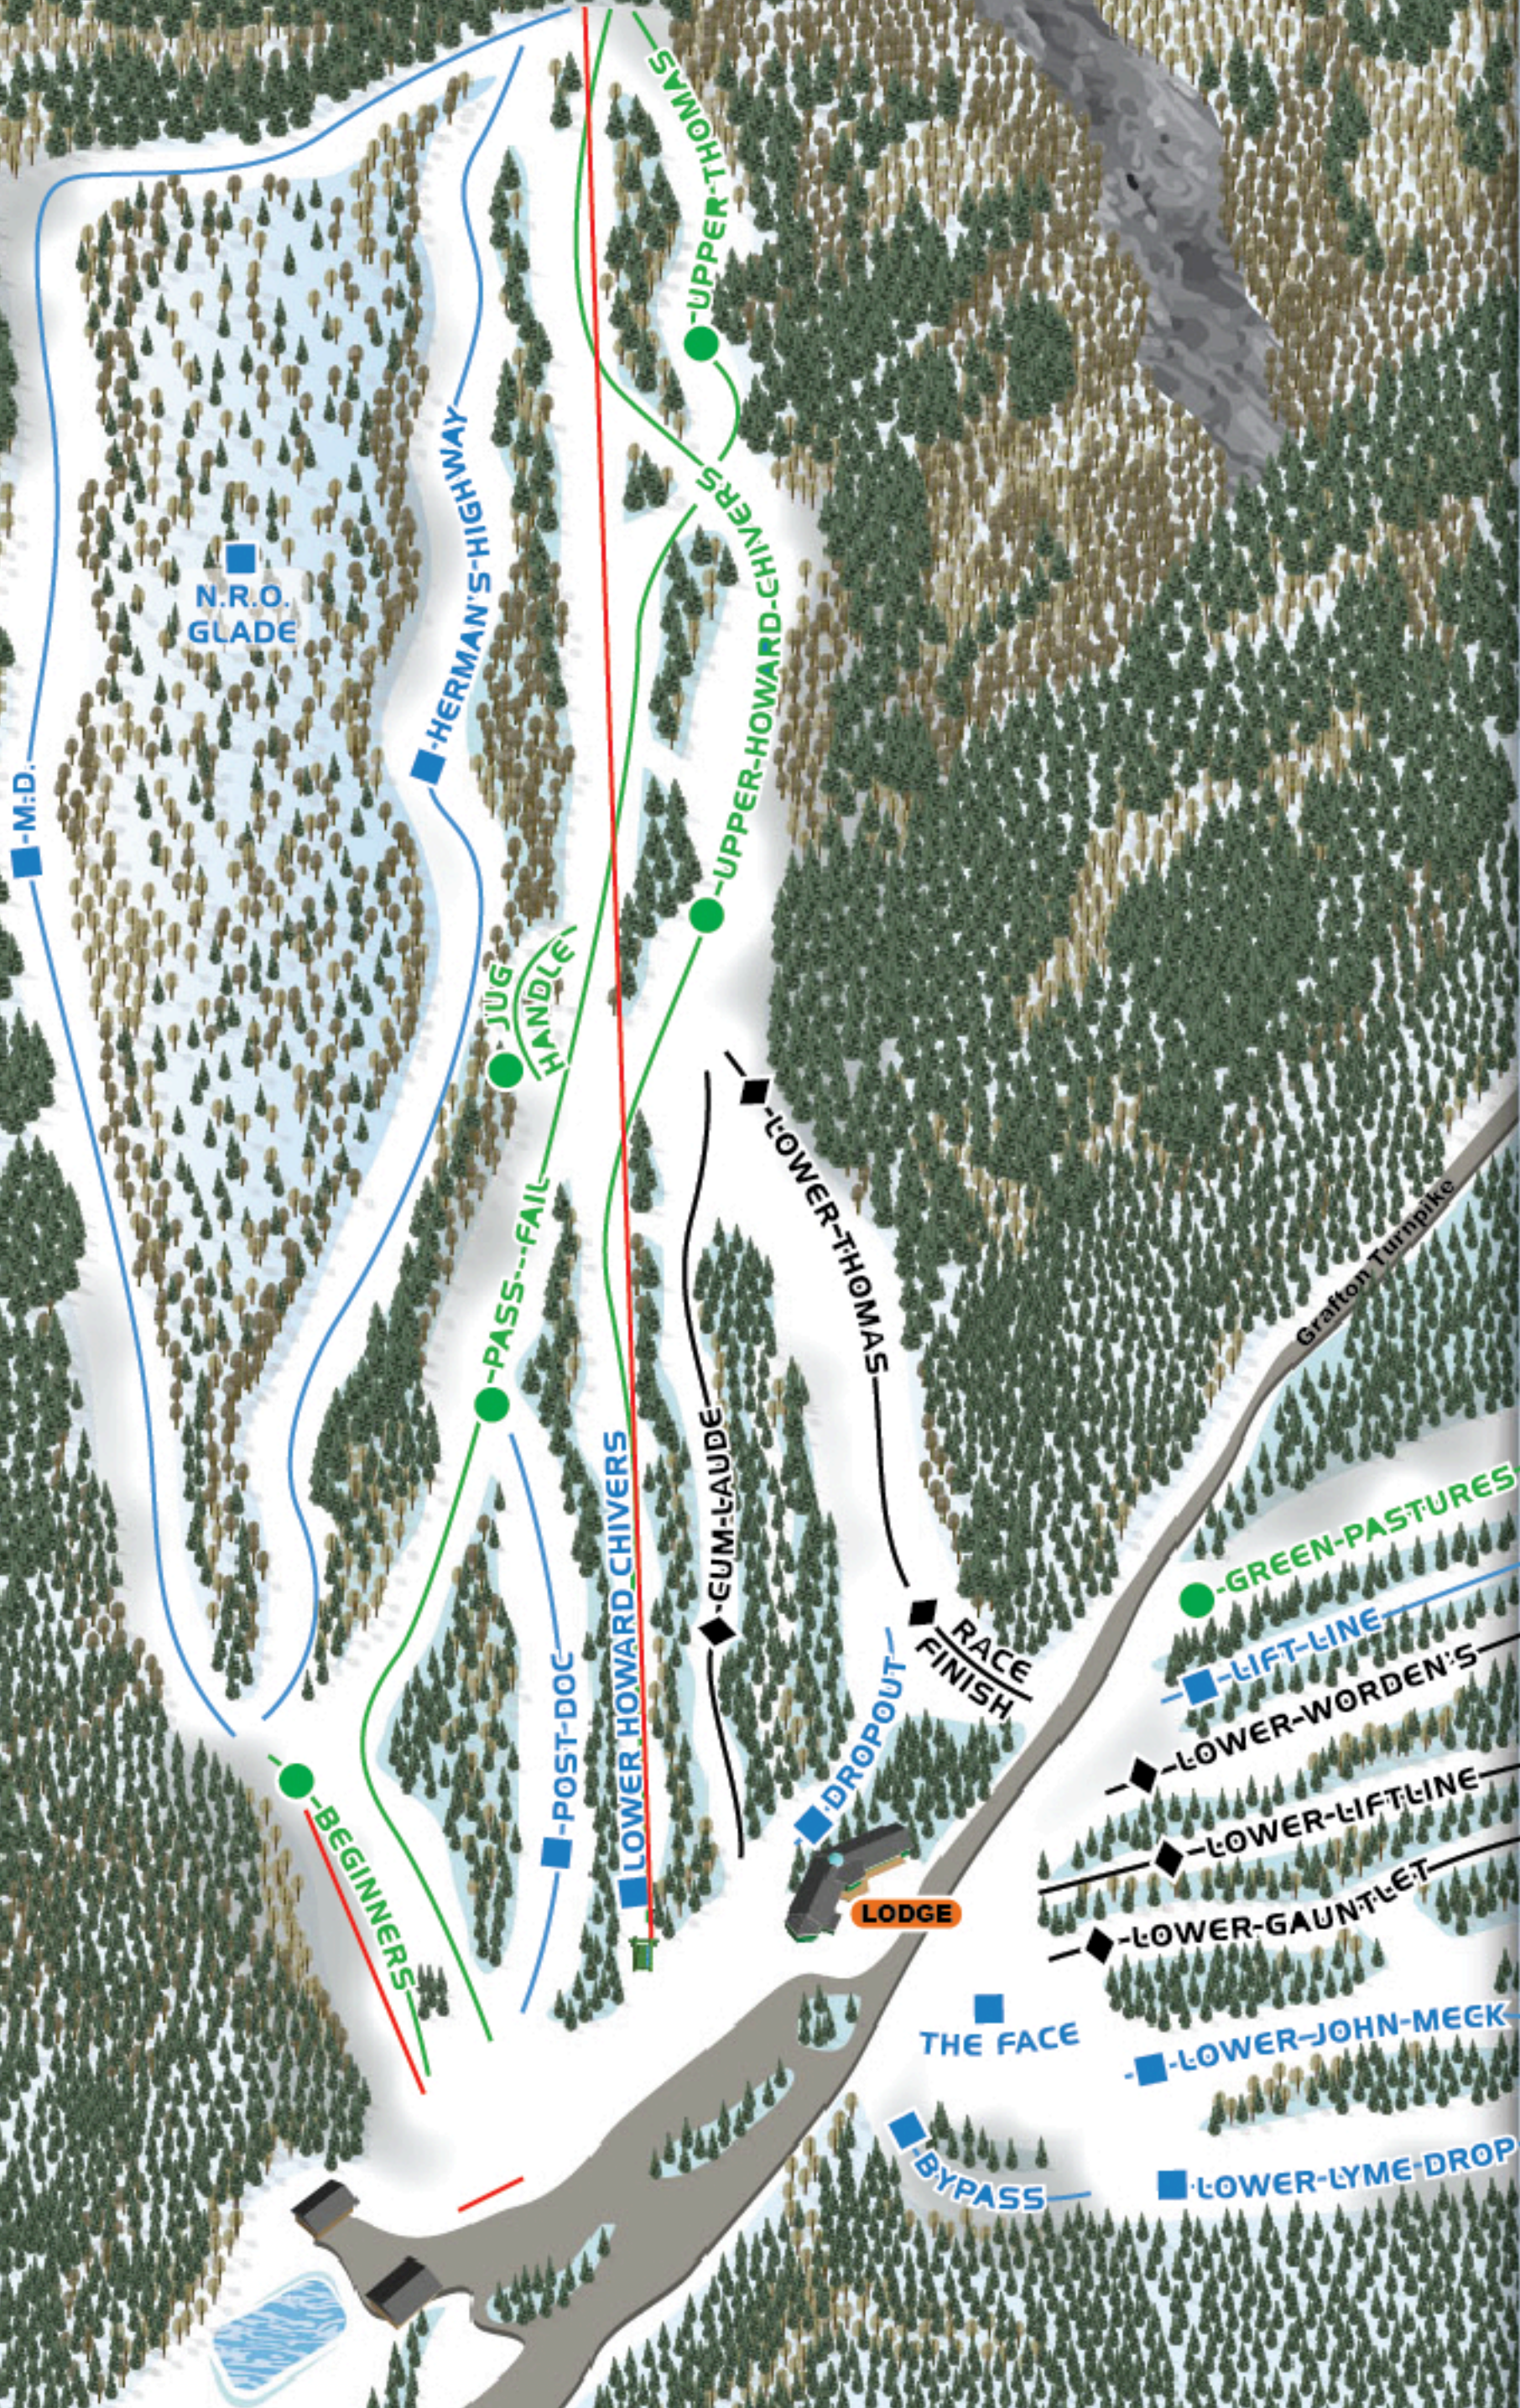

WINSLOW

HOLT'S LEDGE

Dartmouth Skiway