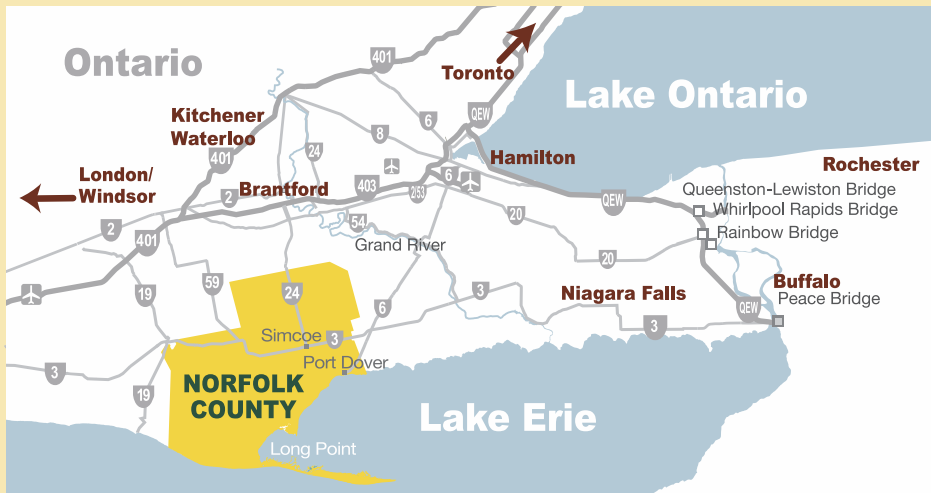

## Breweries

- Charlottesville Brewing Company/ Simcoe (Opening May 2018)
- Ramblin' Road Brewery Farm / La Salette
- New Limburg Brewery / Nixon
- The Blue Elephant Craft Brew House / Simcoe
- Railway City Brewing Company / St. Thomas

# Local Food & Culinary Delights

**f** WATCH LIVE  
Jason Mayo  
Norfolk Tourism

**#NORFOLK**  
Flavours

[norfolktourism.ca](http://norfolktourism.ca)

## A short drive...

Brantford	45 min
Hamilton	1 hr
Kitchener	1 hr 10 min
London	1 hr 20 min
St. Catharines	1 hr 40 min
Toronto	1 hr 45 min
Niagara Falls	2 hrs
Fort Erie / Buffalo	2 hrs
Windsor / Detroit	3 hrs