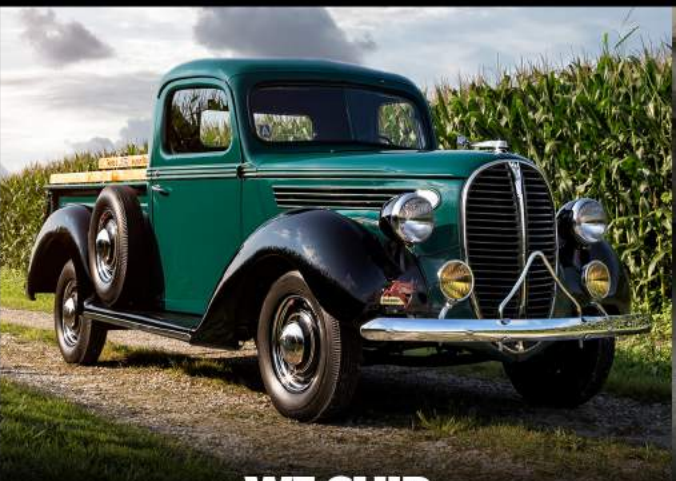

WE SHIP
WORLDWIDE