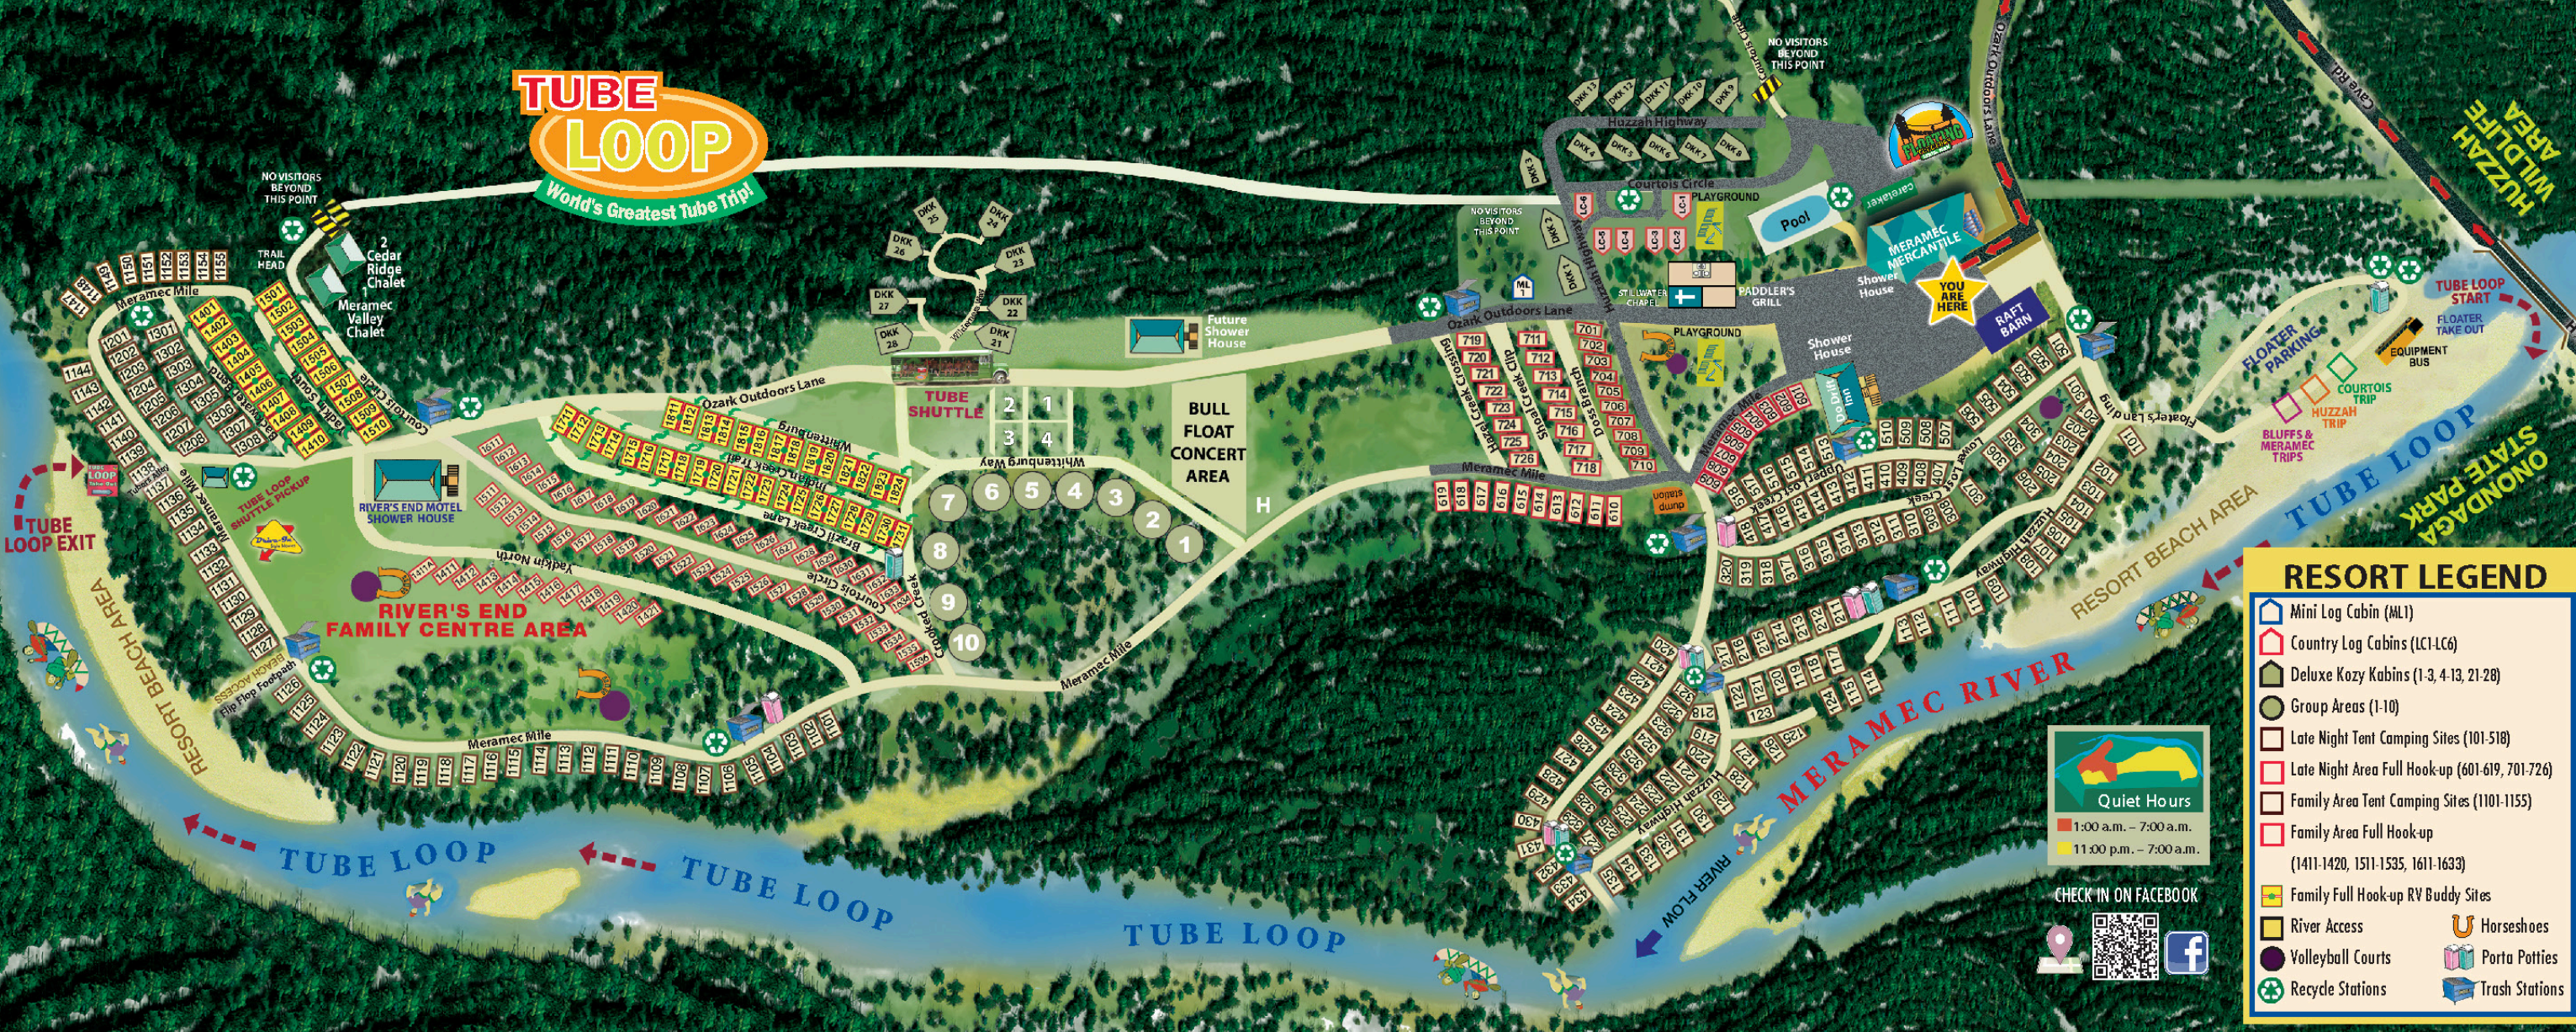

TUBE LOOP

World's Greatest Tube Trips!

RESORT LEGEND

- Mini Log Cabin (ML1)
- Country Log Cabins (LC1-LC6)
- Deluxe Kozy Kabins (1-3, 4-13, 21-28)
- Group Areas (1-10)
- Late Night Tent Camping Sites (101-518)
- Late Night Area Full Hook-up (601-619, 701-726)
- Family Area Tent Camping Sites (1101-1155)
- Family Area Full Hook-up (1411-1420, 1511-1535, 1611-1633)
- Family Full Hook-up RV Buddy Sites
- River Access
- Volleyball Courts
- Recycle Stations
- Horseshoes
- Porta Potties
- Trash Stations

Quiet Hours

- 1:00 a.m. – 7:00 a.m.
- 11:00 p.m. – 7:00 a.m.

CHECK IN ON FACEBOOK