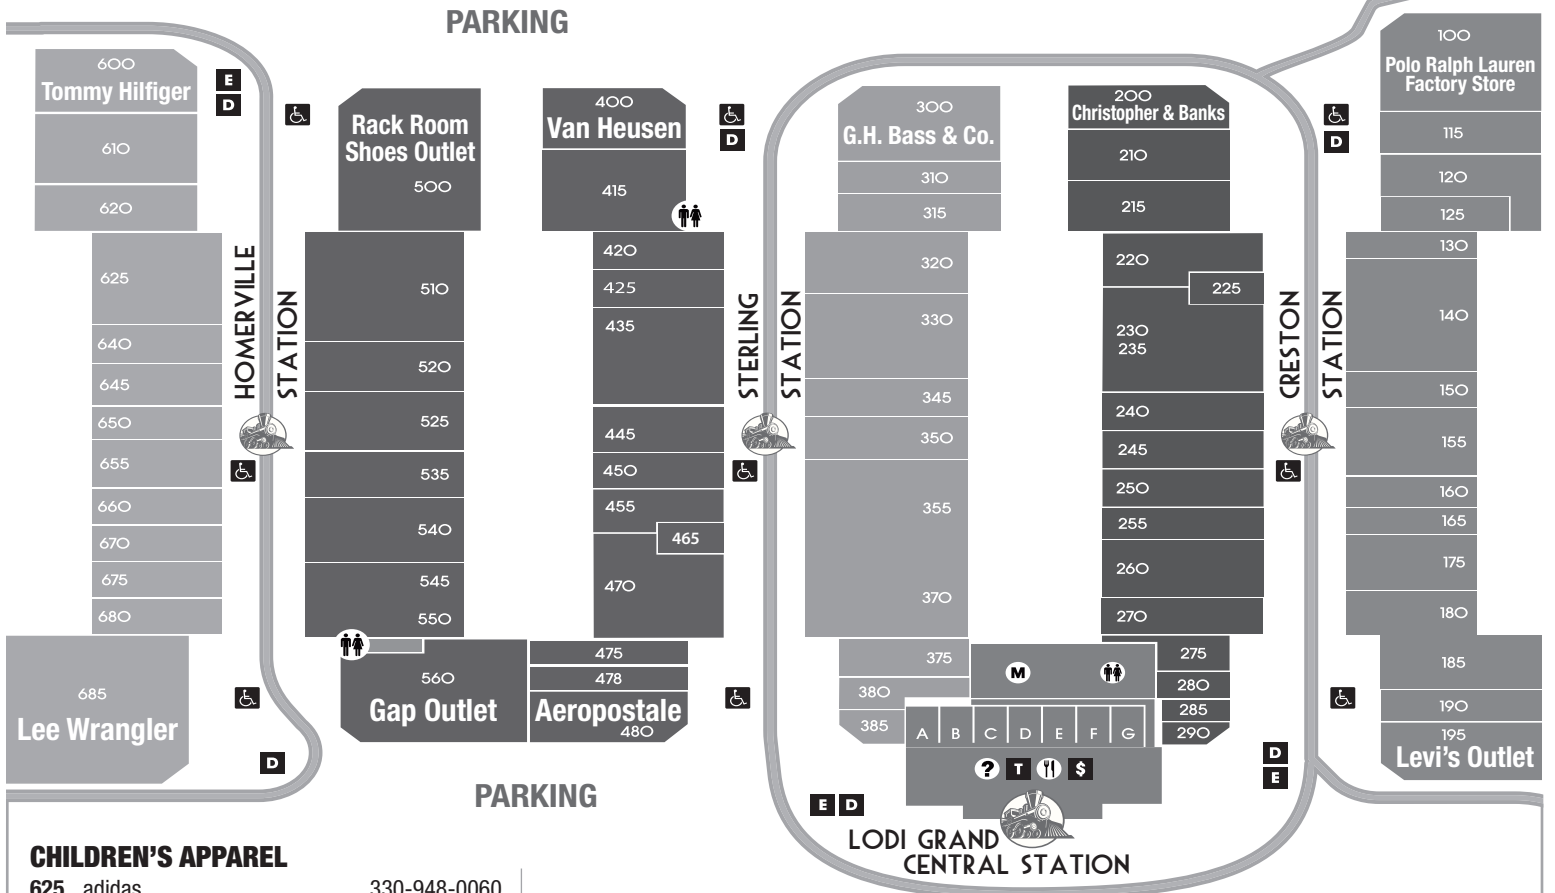

♿

Restrooms

?

Guest Services

M

Management

🍴

Food Court

↑

A P

PARKING

PARKING

CHILDREN'S APPAREL

625	adidas	330-948-0060
220	Carter's	330-948-5092
230/235	The Children's Place	330-948-0214
560	Gap Outlet	330-948-0902
240	Gymboree Outlet	330-948-5106
115	The Jockey Store	330-948-9971
478	Justice-Just for Girls	330-948-1069
195	Levi's Outlet Store	330-948-9902
210	OshKosh B'Gosh	330-948-9515
100	Polo Ralph Lauren Factory Store	330-948-6550
140	Reebok Outlet Store	330-948-9944
545	Under Armour	330-948-0279
620	Wilsons Leather	330-948-8700

FOOD COURT

G	Auntie Anne's Soft Pretzels	330-948-5153
C	Steam Café	330-948-1760
A	Subway	330-948-2038
D	Villa Pizza	330-948-9932
F	Wok & Roll	330-948-0008

HEALTH & BEAUTY

670	Bath & Body Works Outlet	330-948-9300
475	Benjamin Bella Salons	330-624-0400
100	Polo Ralph Lauren Factory Store	330-948-6550
600	Tommy Hilfiger	330-948-8872
465	Vitamin World	330-948-9975

HOUSEWARES

420	4th and Goal	330-948-3816
155	Corningware Corelle Revere Factory Store	330-948-9961
245/250	Kitchen Collection	330-948-1636
185	LOK Ceramics	330-948-8100
320	Pendleton Outlet	330-948-1472
380	Yankee Candle Outlet	330-948-0015