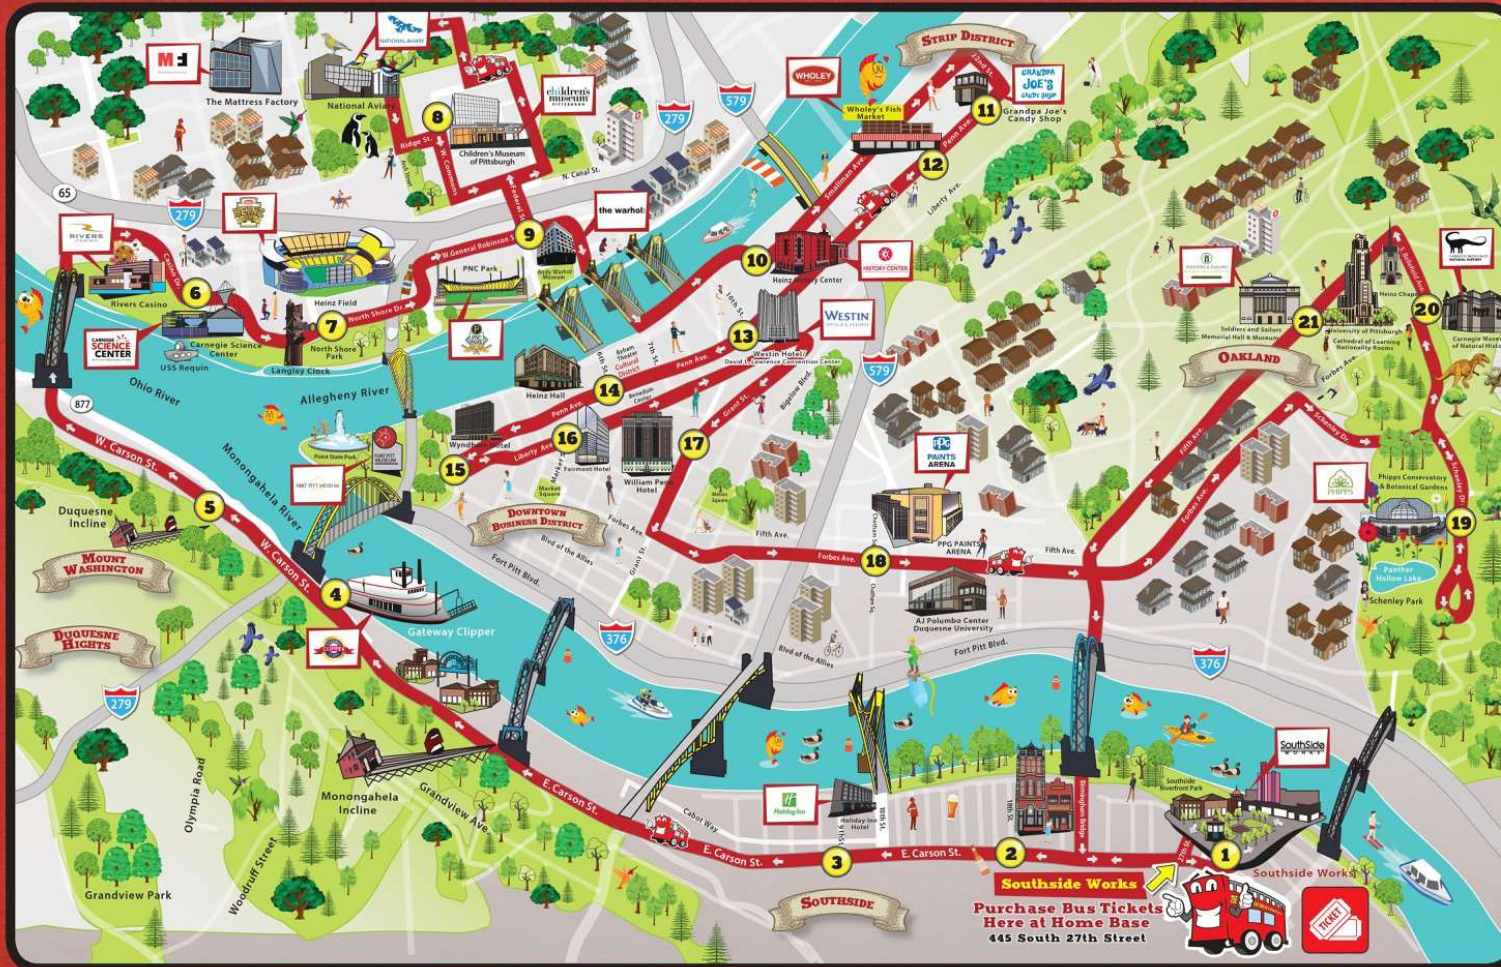

# 21 Stops • Hop-on, Hop-off • All Day Pass Join the tour at any stop.

## Destination Stops + Attractions

- 1 Southside Works, 445 S. 27th St.
- 2 Southside, 18th & Carson Sts.
- 3 Southside, 9th & Carson Sts.
- 4 Station Square/Gateway Clipper Entrance
- 5 Duquesne Incline, West Station Square Lot
- 6 Rivers Casino, 777 Casino Dr.
- 7 Langley Clock/Heinz Field
- 8 National Aviary/Mattress Factory, Ridge Ave./ West Commons
- 9 PNC Park/Andy Warhol Museum, General Robinson & Federal Sts.
- 10 Heinz History Center, 1212 Smallman St.
- 11 Strip District/Grandpa Joe's Candy Shop, 2124 Penn Ave.
- 12 Strip District, Wholey's, 1711 Penn Ave.
- 13 Westin Hotel Convention Center, 10th St. and Penn Ave.
- 14 Heinz Hall, 600 Penn Ave.
- 15 Wyndham Grand Hotel/Ft. Pitt Museum/Point State Park, 600 Commonwealth Pl.
- 16 Market Square/Fairmont Hotel, Market St. & Liberty Ave.
- 17 Omni William Penn Hotel/Downtown, Grant St. Side
- 18 PPG Paints Arena, Forbes Ave. & Chatham Square
- 19 Phipps Conservatory, One Schenley Park
- 20 Carnegie Museums of Art & Natural History, Forbes and S. Bellefield Aves.
- 21 Soldiers and Sailors/Cathedral of Learning, 4141 Fifth Ave.

# 412-381-TOUR (8687)

[www.pghtours.com](http://www.pghtours.com)

### Map Key

- Ticket Sales
- Tour Direction
- Stops