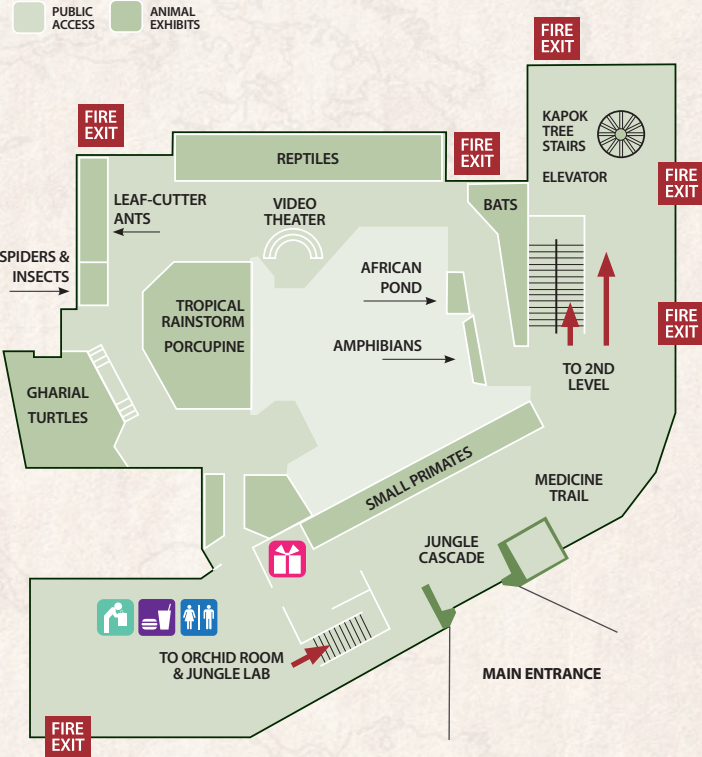

## General Services

- First Aid
- Lost & Found
- Restrooms
- Family Restroom
- Water Fountains
- Stroller & Wheelchair Rental
- Restaurants/Snacks
- Shopping/Souvenirs
- ATM
- Playground
- Nursing Room
- Sensory Inclusive Check-In
- Complimentary cell phone charging station

## Reservable Picnic Areas

- 1 Palava Hut Pavilion
- 2 Tucker Court Pavilion
- 3 Wild Wonder Pavilion
- 4 Nature Nook Pavilion
- 5 Waterfowl Lake Tent
- 6 Primate Picnic Canopy

KeyBank ZooKey Locations

Jack, Joseph and Morton Mandel Welcome Pavilion

**Zoo Tram Service to:**  
Primate, Cat & Aquatics  
Tram routes and times subject to change.

- Purchase Total Experience Pass** powered by CPP  
Pass includes:
- KeyBank Zoo Key
  - Unlimited Boomerang Train, Circle of Wildlife Carousel and 4-D Theater
  - Plus \$1 off giraffe feeding and lorikeet feeding

## Main Entrance Lower Level