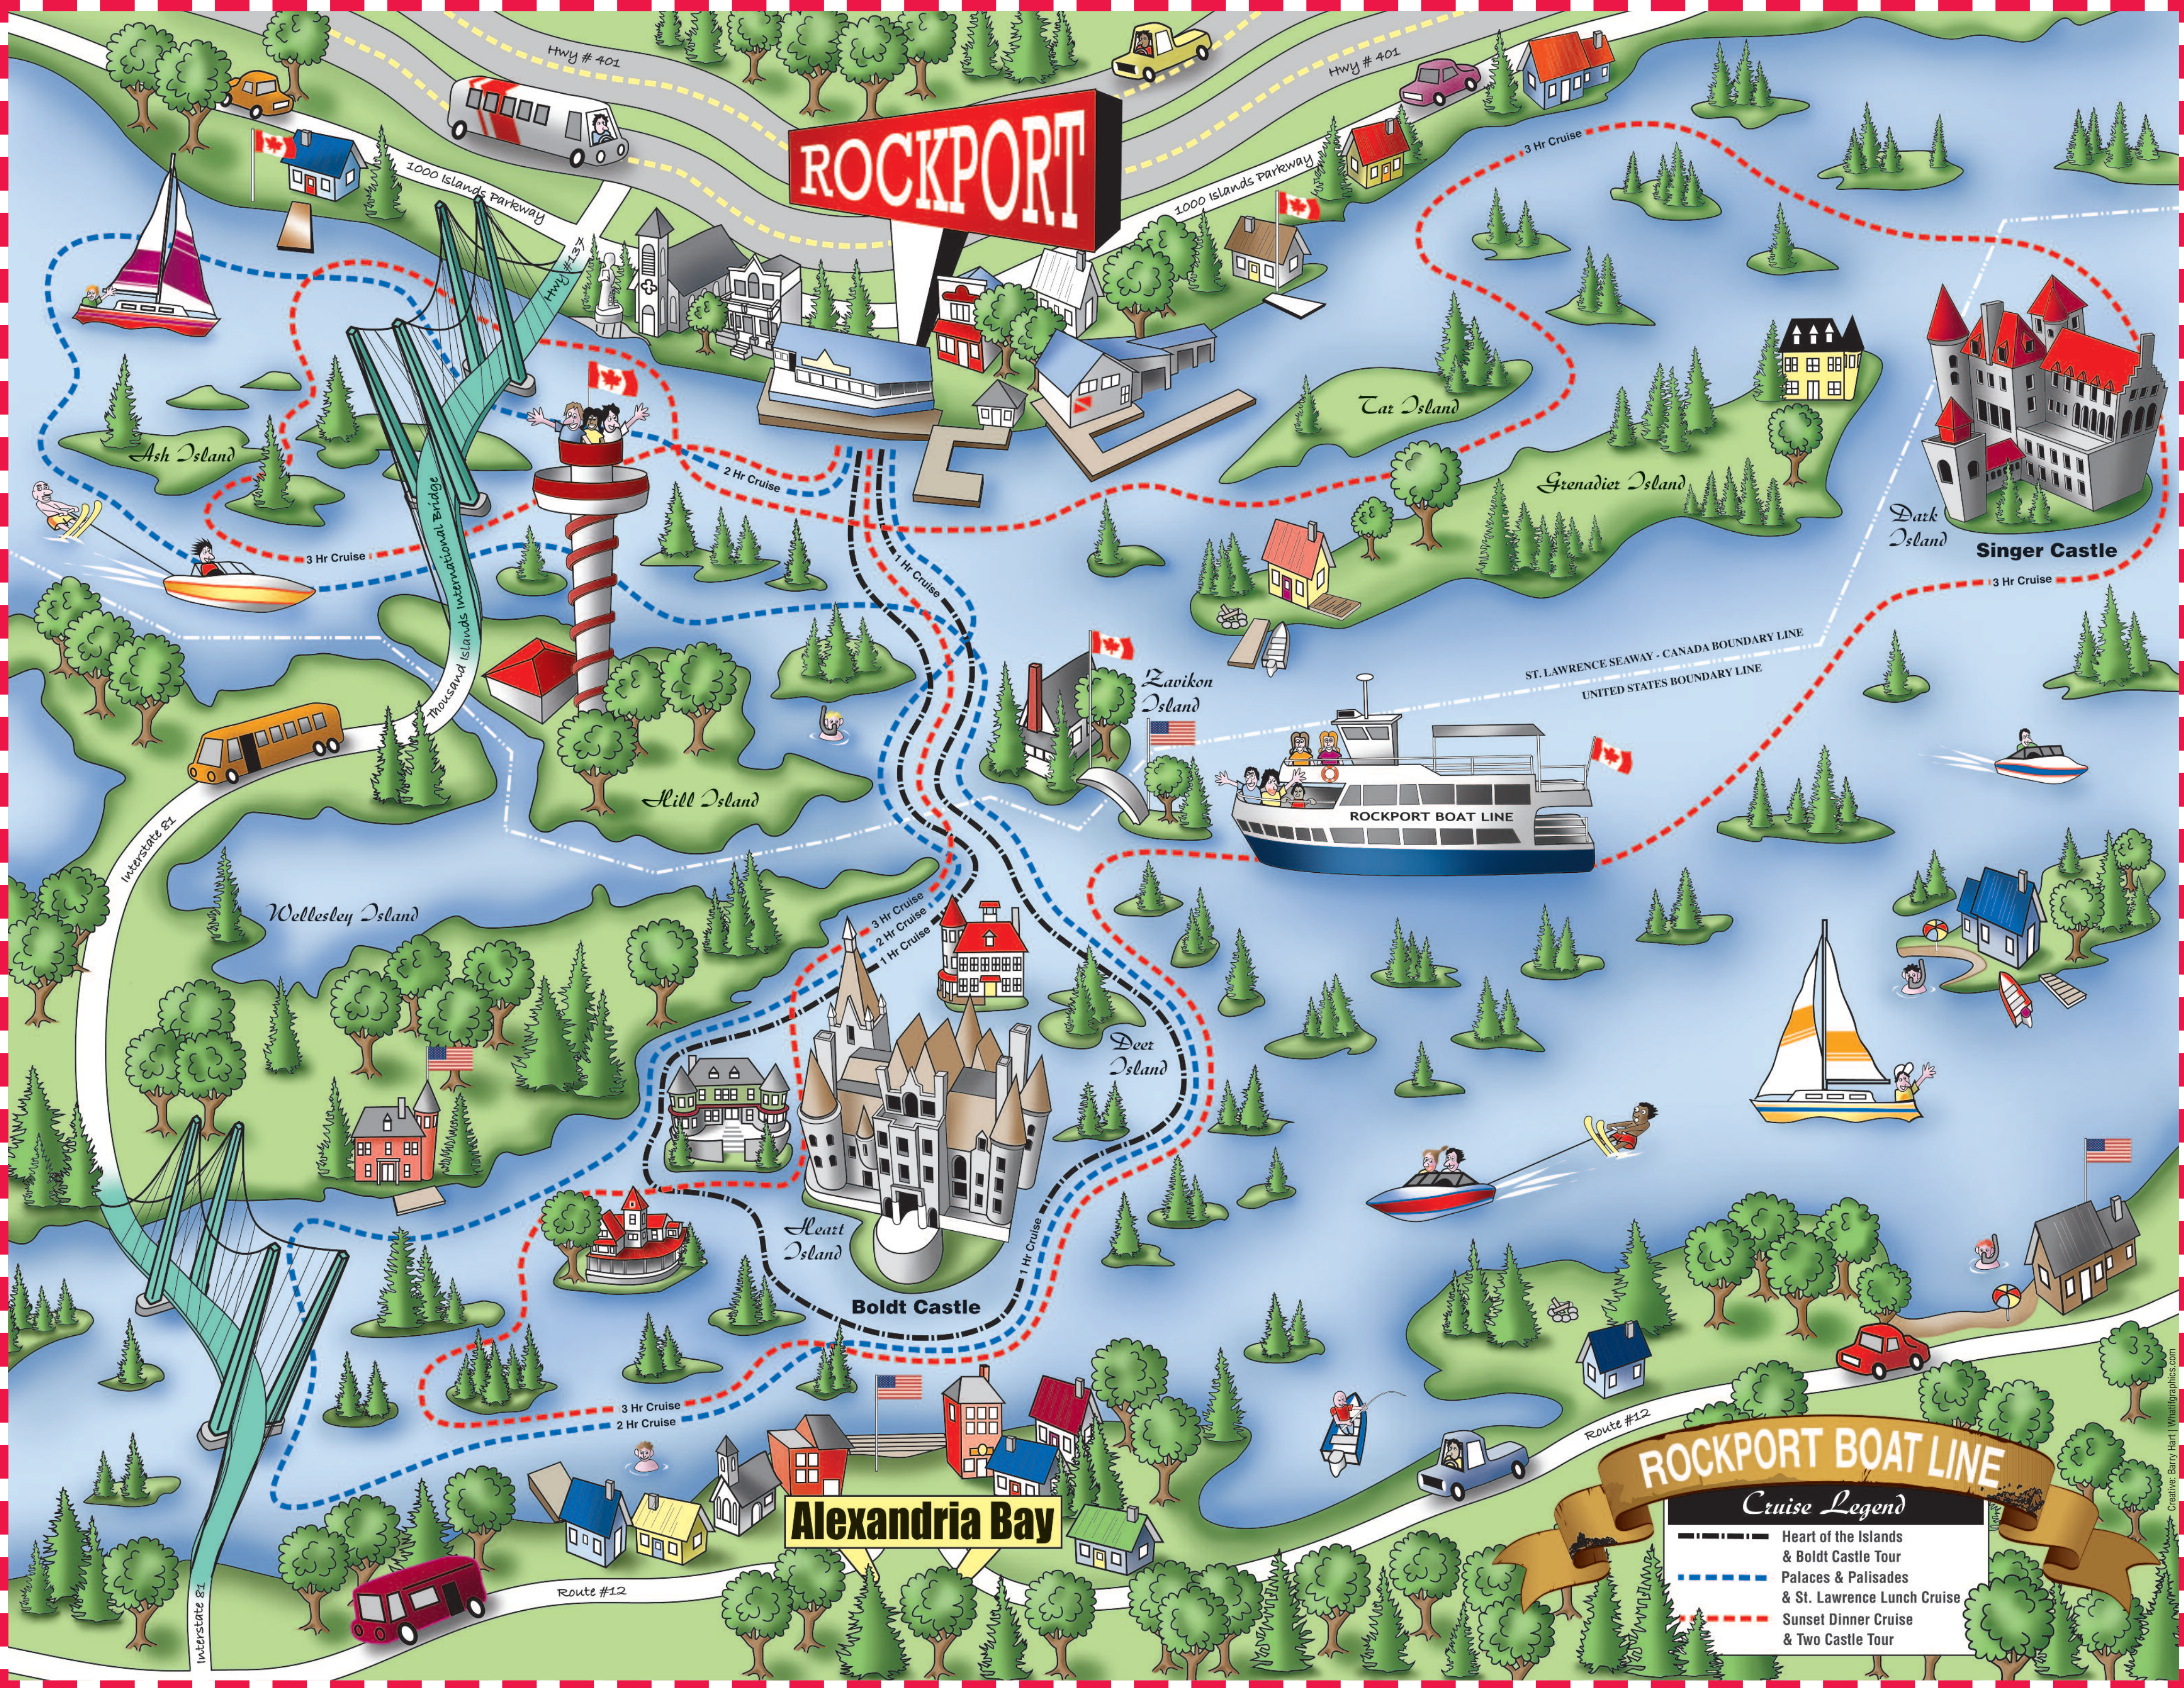

ROCKPORT

ST. LAWRENCE SEAWAY - CANADA BOUNDARY LINE
UNITED STATES BOUNDARY LINE

ROCKPORT BOAT LINE

Cruise Legend

- Heart of the Islands & Boldt Castle Tour
- Palaces & Palisades & St. Lawrence Lunch Cruise
- Sunset Dinner Cruise & Two Castle Tour