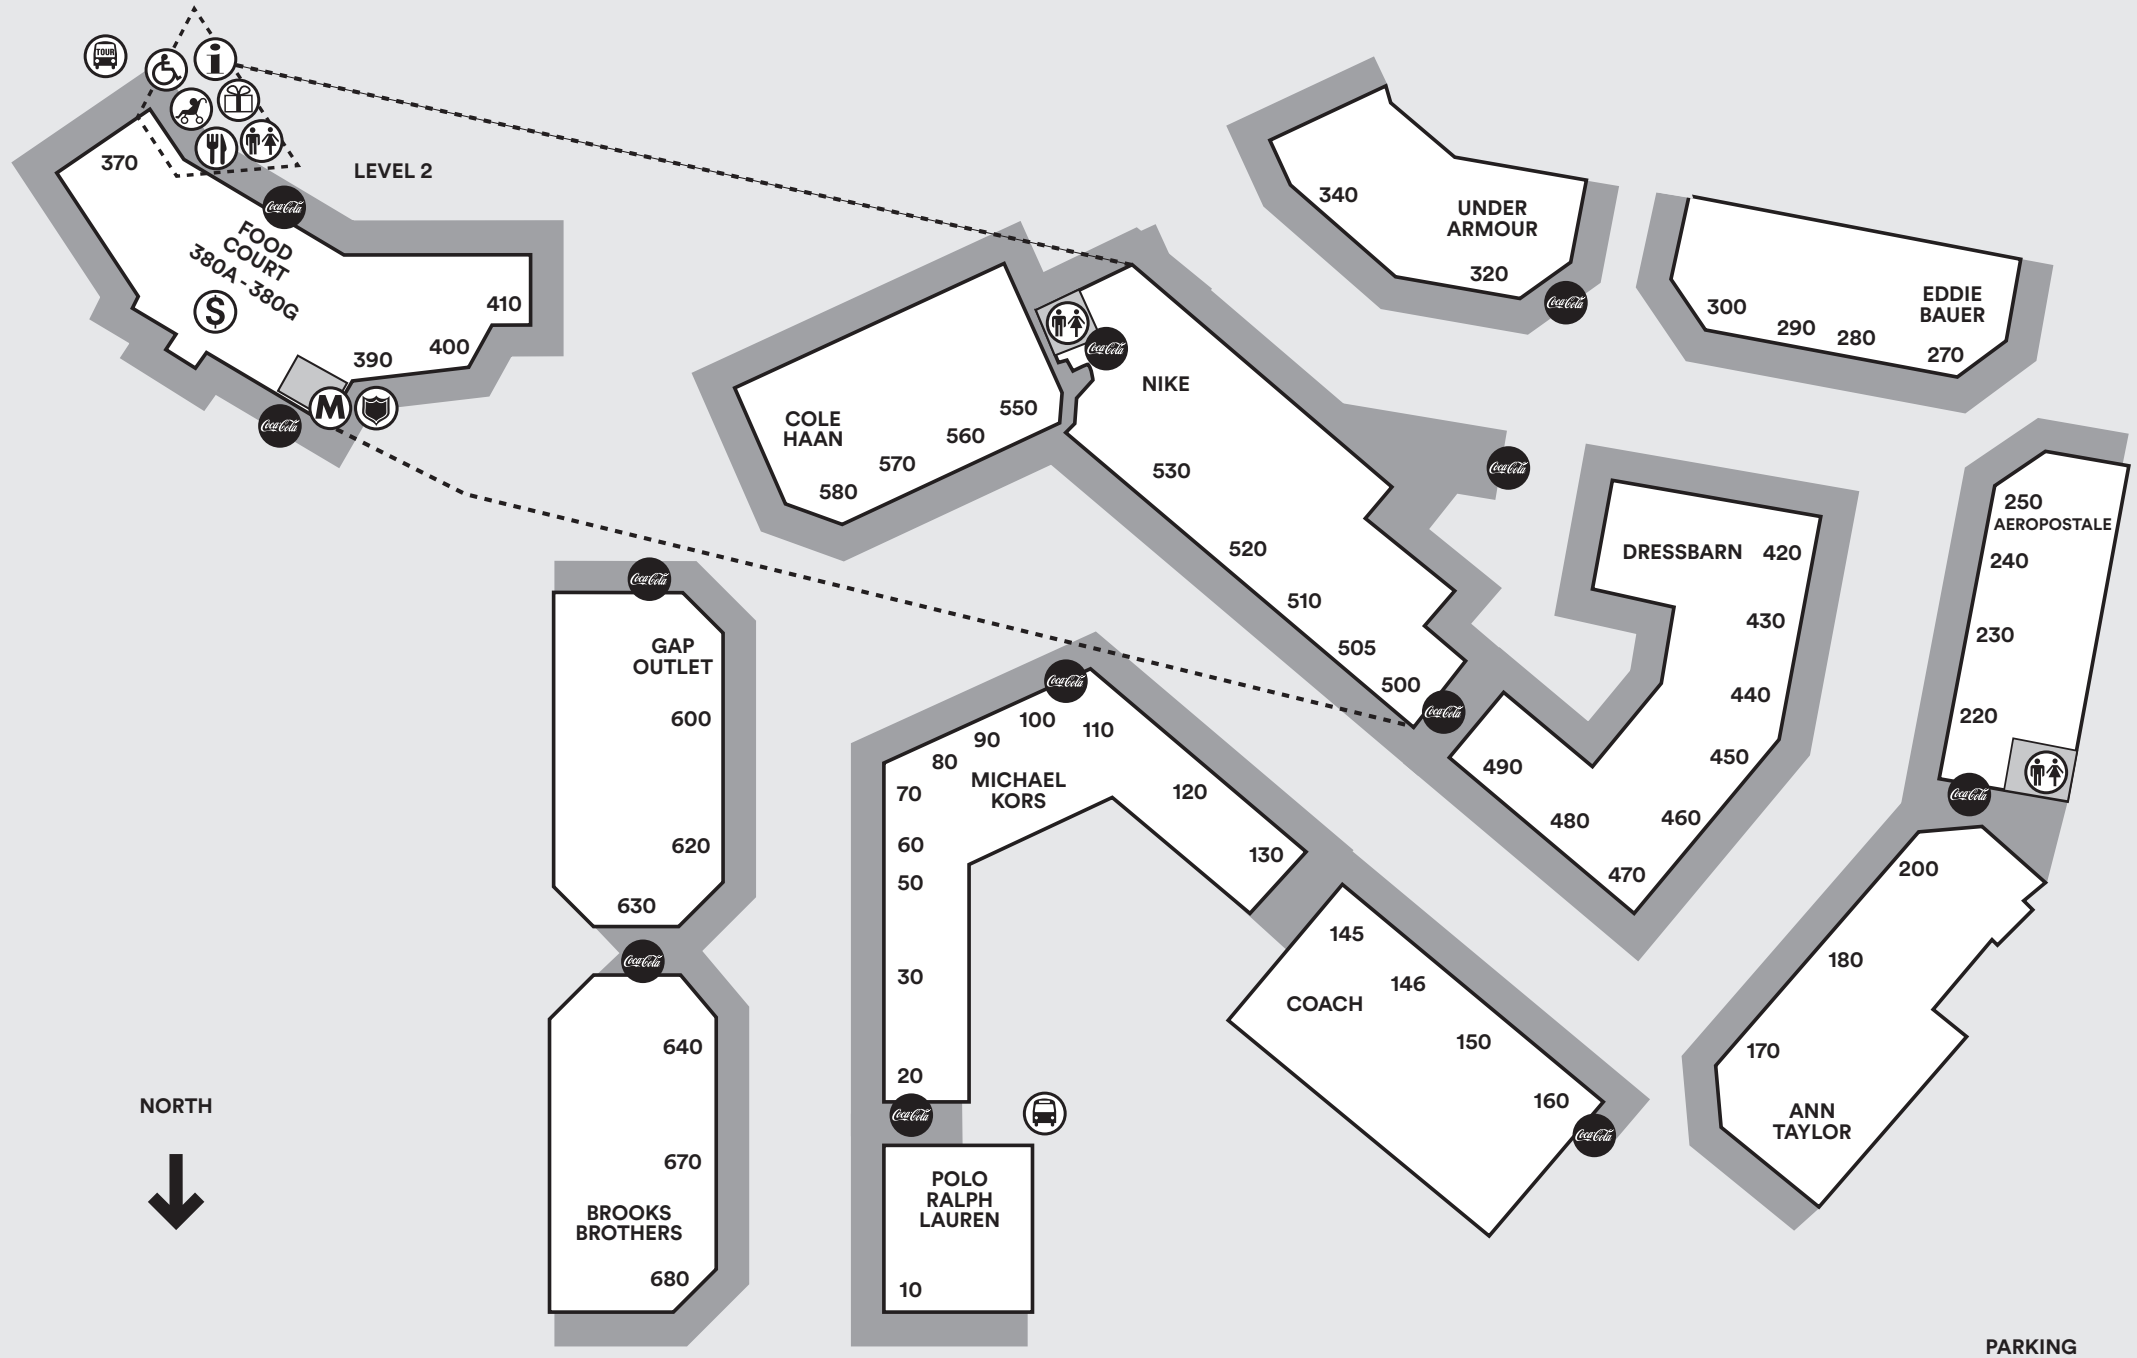

MAP & DIRECTORY

Lee Premium Outlets®, a Simon Center

Interstate 90

DESIGNER FASHIONS & SPORTSWEAR

250	Aeropostale	243-1916
150	American Eagle Outfitters	243-0724
170	Ann Taylor Factory Store	243-8323
640	Banana Republic Factory Store	243-8051
490	BCBGMAXAZRIA	243-0265
680	Brooks Brothers Factory Store	394-9601
300	Calvin Klein	243-5791
470	Chicos	243-6075
420	Dressbarn	243-1525
270	Eddie Bauer Outlet	243-6149
600	Gap Factory Store	243-8050
400	HanesBrands	243-8253
30	Hugo Boss Factory Store	243-6570
390	J.Crew	243-9095
520	Jockey	243-4440
80	Lacoste	243-9015
630	Levi's Outlet Store	243-9053
410	Maidenform	243-4066
100	Michael Kors	243-2300
110	Nautica	243-3200
530	Nike Factory Store	243-1861
180	PacSun	243-0194
10	Polo Ralph Lauren Factory Store	243-4129
670	Talbots	243-8206
200	Tommy Hilfiger	243-4022
320	Under Armour	243-8191
560	Van Heusen	243-2540

FOR CHILDREN

370	Carter's	243-2127
230	Gymboree Outlet	243-1501
220	OshKosh B'gosh	243-4761

SHOES

460	Clarks Bostonian	243-6470
580	Cole Haan	243-1604
430	Crocs	243-4572
505	Easy Spirit Outlet	243-4017
340	Famous Footwear Outlet	243-8172
550	G.H. Bass & Co.	243-2321
20	Johnston & Murphy	243-4193
90	Naturalizer	243-3602
120	Nine West Outlet	243-4006
146	Reebok	243-1236
146	Rockport	243-1819
500	Skechers	243-2187
240	Stride Rite Keds Sperry	243-2807

FOOD & DRINK

385	Cafe Coffee Time	Now Open
380E	Orientaste	243-6028
380B	Simply Grillicious	243-1345
380F	Snack Shop	243-1048
380D	Subway	243-8292
380A	That's A Wrap	243-3209
380C	Villa Fresh Italian Kitchen	394-9940

MAP INFORMATION

-  Management Office
-  ATM
-  Strollers
-  Restroom
-  Guest Services
-  Coca-Cola Vending Machines
-  RV / Bus Parking
-  Wheelchairs
-  Gift Cards
-  Group Tour Packages
-  Security

CENTER HOURS