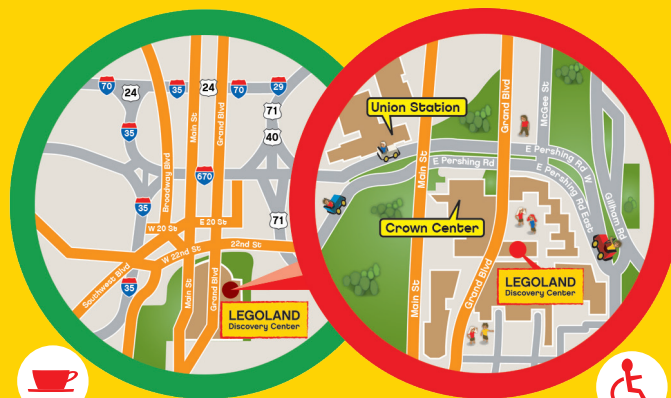

KansasCity.LEGOLANDDiscoveryCenter.com

Crown Center, 2475 Grand Blvd, Kansas City, MO 64108 Tel: 816-471-4386

Operating Hours: Open 10am daily.
Peak Season Operating Hours: 9am Daily.
To confirm please visit our website.

How to Find us:

From the North on I-35: Follow I-35 South to 71 Hwy South (Exit 3). Continue on 71 Hwy South (exit 2M). Exit at 22nd St and turn right (west). Turn left (South) on Grand Blvd and continue to Crown Center at Pershing Road.

From the South on I-35: Exit at W Penway St (exit 1C). Turn right (East) on W Penway. Turn left (North) on Southwest Blvd. Turn right (South) on Broadway. Turn left (East) at Pershing Road and continue to Crown Center at Grand Blvd.

From the West on I-70: Take I-70 East to I-670. Exit I-670 on to I-35 South (exit 2T). Exit I-35 South at 20th St (exit 1D). Turn left (East) on 20th St. Turn right (South) on Grand and continue to Crown Center at Pershing Road.

From the East on I-70: Take I-70 West to Locust St/Truman Rd (exit 2Q). Turn left (South) on Grand Blvd and follow to Crown Center at Pershing Rd.

Ride the KC Streetcar through Downtown Kansas City Free of charge and exit at Union Station, just a short walk From our attraction!

Parking: Park in the Crown Center parking garage located next to our attraction. We validate up to 6 hours Free parking.

©Merlin Entertainments PLC. Registered Number: 2182098. LEGO, the LEGO logo, the Brick and Knob configurations, the MiniFigure, DUPLO and LEGOLAND are trademarks of the LEGO Group ©2018 The LEGO Group. Subject to change. THE LEGO® MOVIE™ © The LEGO Group & Warner Bros. Entertainment Inc. All rights reserved. (S16)

LEGOLAND
DISCOVERY CENTER

KANSAS CITY

NEW
FOR 2018

LEGO NINJAGO
Masters of Spinjitzu
TRAINING CAMP

THE
ULTIMATE
LEGO®
INDOOR
PLAYGROUND