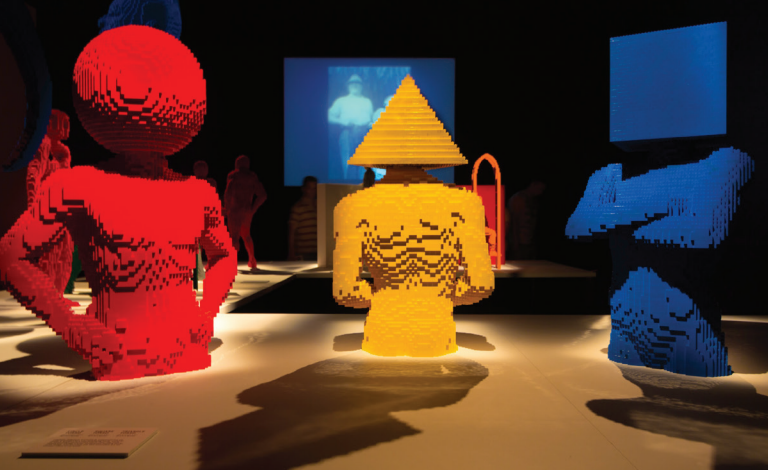

The
Art
of
the
Brick[®]

Nathan Sawaya

A CNN Top 10
“global must-
see exhibition”

IN THE
MANDELL CENTER

FEBRUARY 7-SEPTEMBER 6, 2015

PLAN YOUR VISIT TODAY!

215.448.1200 | www.fi.edu

222 North 20th Street, Philadelphia, PA 19103

The
Art
of
the
Brick[®]
Nathan Sawaya

Art and science collide in this unforgettable display of LEGO[®] brick masterpieces!

See this familiar toy transformed into amazing works of art in the special exhibition, The Art of the Brick at The Franklin Institute. In this whimsical and awe-inspiring exhibit, you'll marvel at more than 70 one-of-a-kind LEGO toy sculptures by contemporary artist Nathan Sawaya including reproductions of world-famous works such as the *Venus de Milo* and Van Gogh's *Starry Night* as well as original pieces including a 20-foot-long T. Rex dinosaur skeleton and a giant LEGO brick skull!