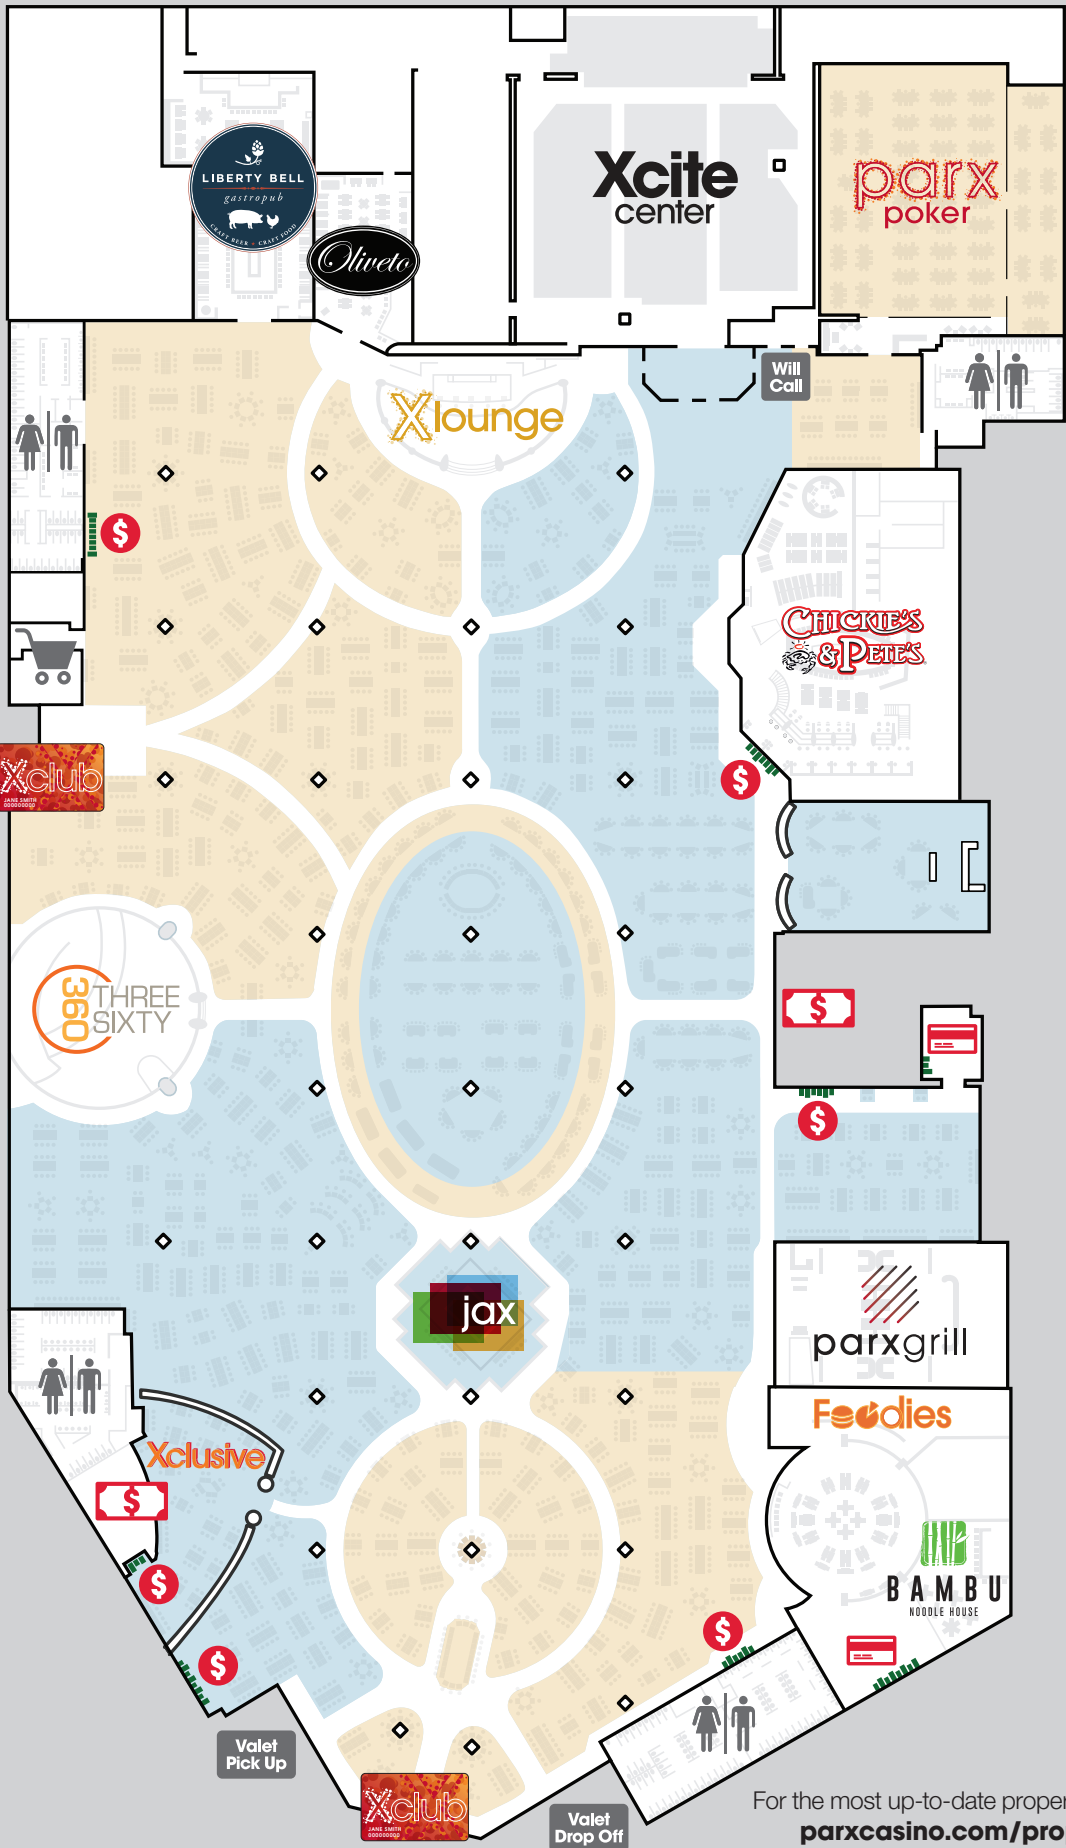

Non-Smoking Areas
 Smoking Areas

\$
 Cashier

\$
 TRM

\$
 ATM

For the most up-to-date property map visit:
parxcasino.com/propertymap