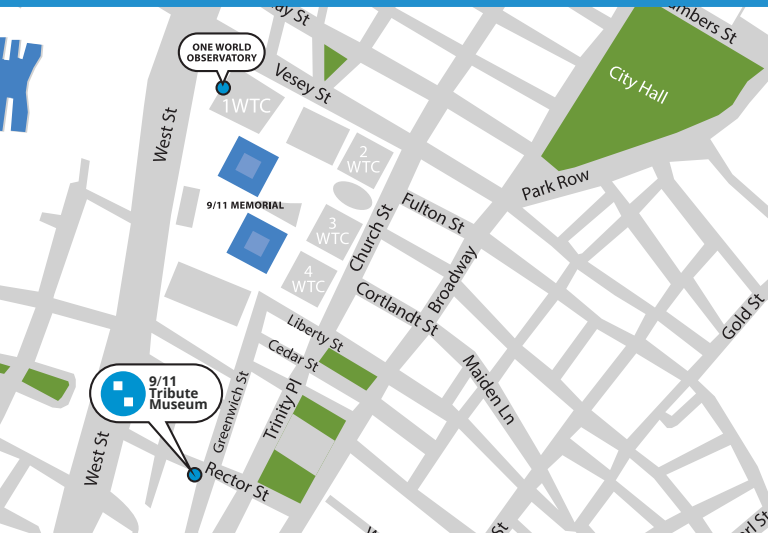

From tragedy, to survival to rebuilding, connect with unforgettable experiences of the 9/11 community through artifacts, films, images and stories.

Hours

Monday - Saturday 10am - 6pm

Sunday 10am - 5pm

Last patrons admitted 1/2 hour before closing.

Hours subject to change.

Location

92 Greenwich St, New York, NY 10006

(At the corner of Rector St)

* Discount not valid for tours, retail sales or on website. For more information or questions visit our website or email info@911tributemuseum.org