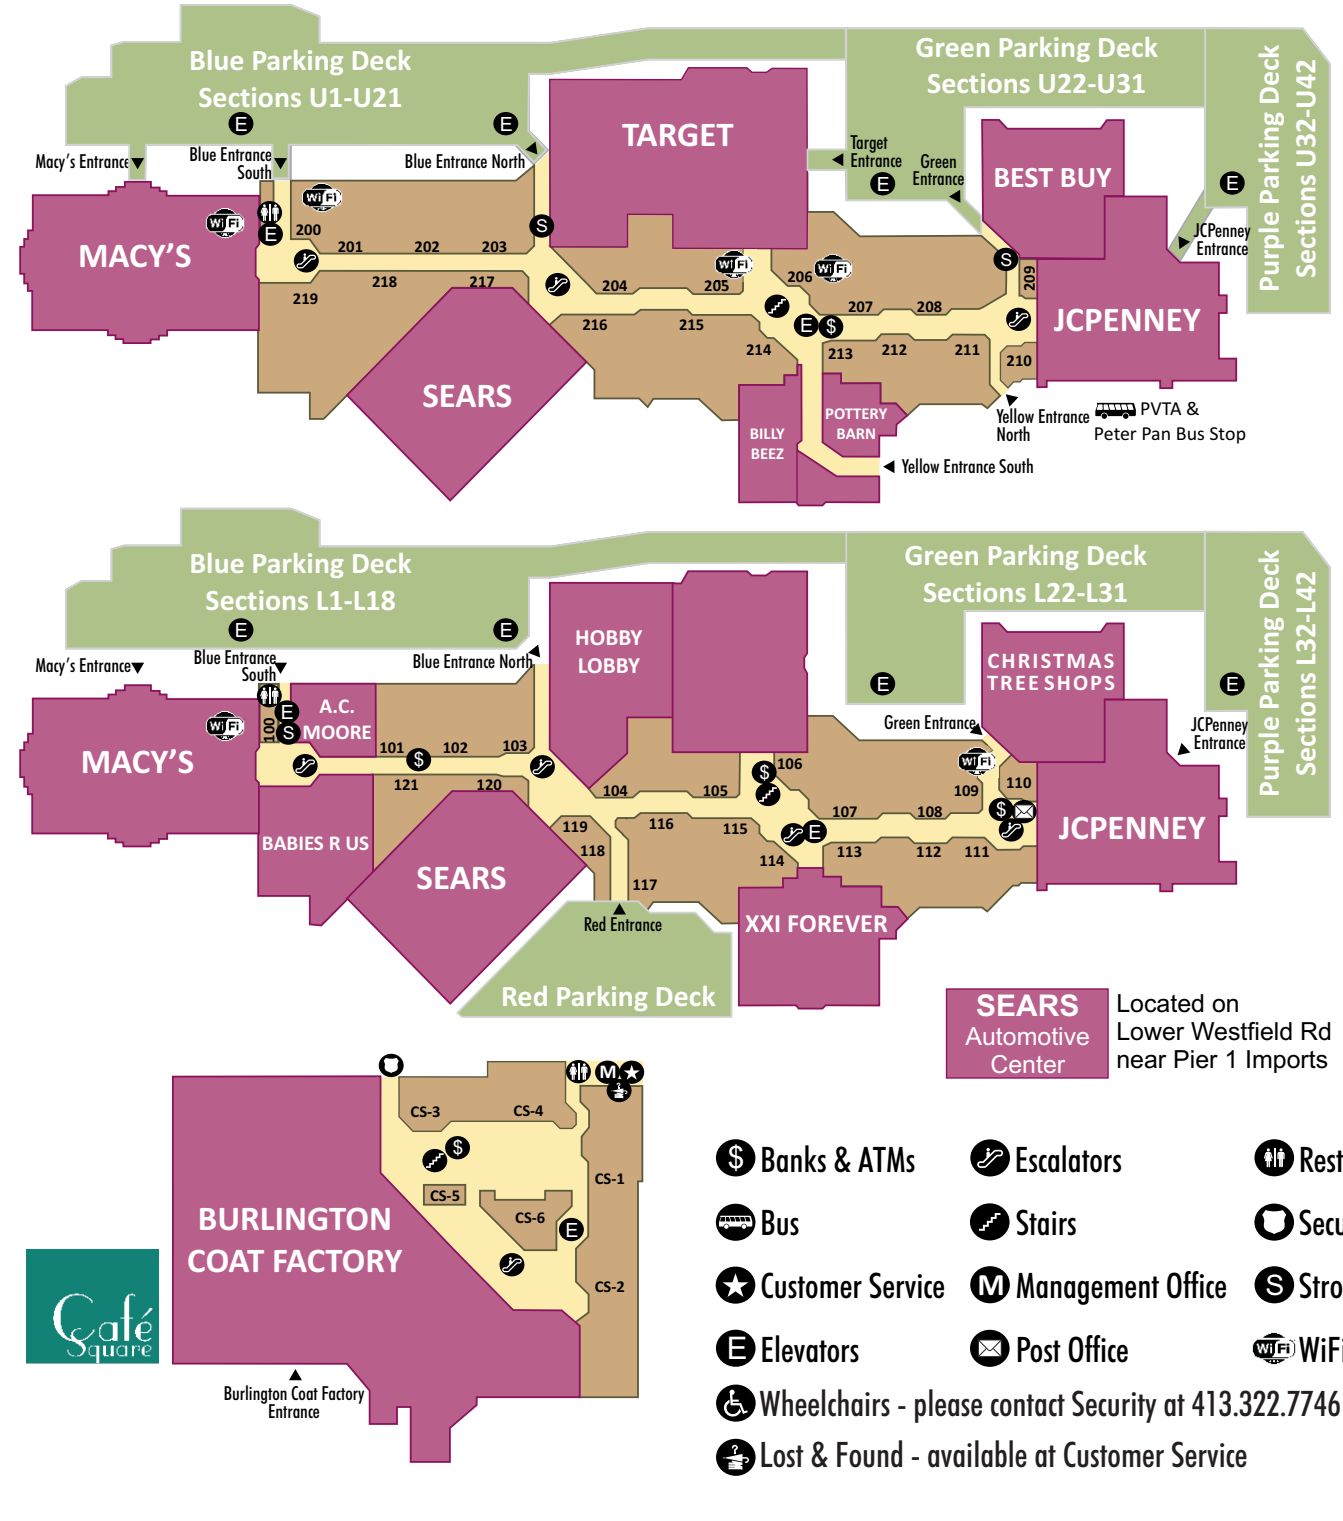

EYEWEAR

JCPenney Optical	533-7115
115 LensCrafters	532-9279
Sears Optical	535-5285
207 Solstice Sunglass Boutique	534-6001
206 Sunglass Hut	532-2888
Target Optical	532-0848

DINING & ENTERTAINMENT

RESTAURANTS

103 Fuji Japanese Steakhouse & Sushi Bar	*
200 Ninety Nine Restaurant & Pub	532-9918
201 Ruby Tuesday	532-0409
109 Uno Pizzeria & Grill	534-3000

ENTERTAINMENT

Billy Beez	273-7900
216 Build-A-Bear Workshop	533-8350

FOOD COURT~CAFÉ SQUARE

CS-4 Cajun Café & Grill	532-7412
CS-4 Charley's Philly Steaks	347-668-1179
CS-3 The Greek Place	536-8976
CS-1 Max Orient	533-4915
CS-2 McDonald's	532-4630
CS-4 Sbarro	536-7270
CS-1 Shoyu Japan	315-4858
CS-5 Smoothie Island	493-7770
CS-3 Subway	532-6262

SPECIALTY FOODS & EATERIES

119 Mrs. Field's Cookies	534-1454
210 Pretzel Maker	532-8401
200 Pretzel Maker II	533-2066
205 Starbucks	552-3130
204 Teavana	532-0623
209 Tutti Frutti	315-3040

IMPORTANT HOLYOKE MALL NUMBERS

Customer Service	536-1440
Security Department	322-7746
Management Office	536-1441

SEARS Automotive Center Located on Lower Westfield Rd near Pier 1 Imports

- Banks & ATMs
- Escalators
- Restrooms
- Bus
- Stairs
- Security
- Customer Service
- Management Office
- Strollers
- Elevators
- Post Office
- WiFi
- Wheelchairs - please contact Security at 413.322.7746
- Lost & Found - available at Customer Service

*Telephone number unavailable at time of printing.
Note: Store numbers with K denotes Kiosk. All area codes are 413 unless otherwise noted.