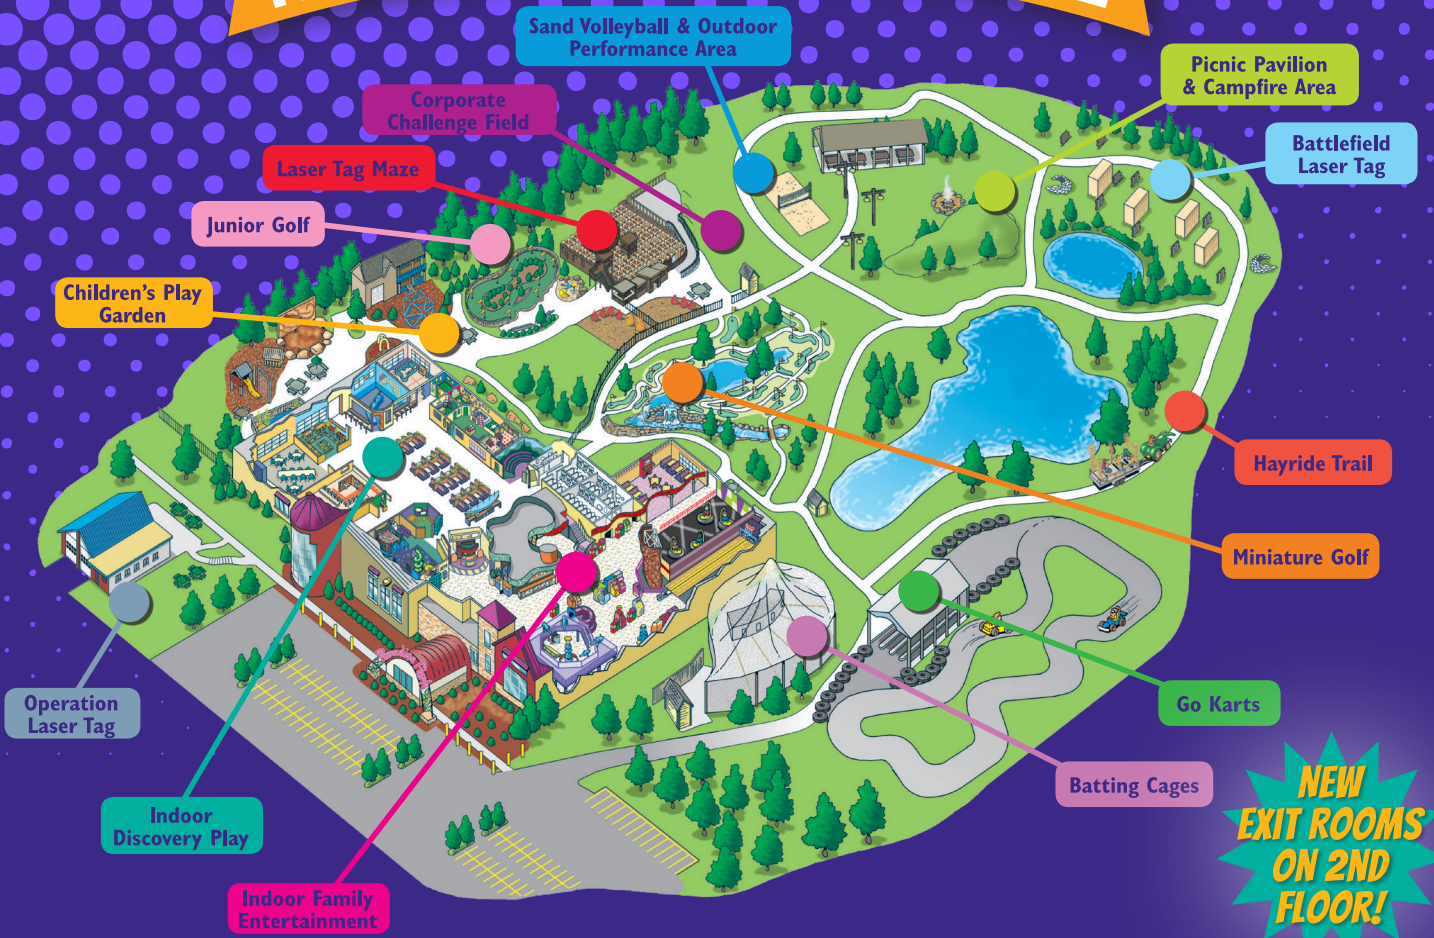

YOUTH GROUPS

FAMILY, FUN & ADVENTURE

**1 FREE ADULT
DISCOVERY PLAY*
ADMISSION**

With purchase of a child admission.
Not valid with any other discounted offer.
*Children's Edutainment Center.

**1 FREE
PERSONAL PIZZA**

With purchase of a personal pizza.
Not valid with any other discounted offer.