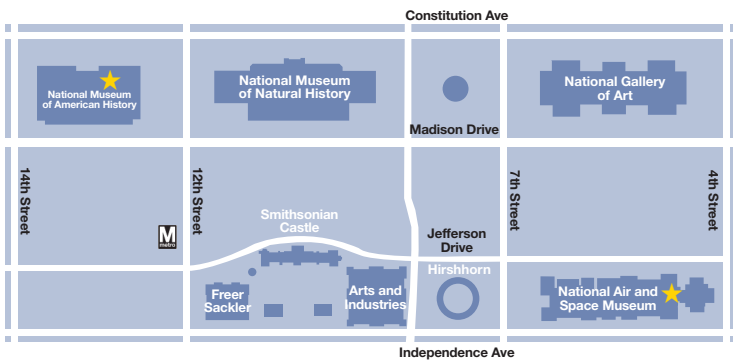

Senior (60+) \$8.00

Youth (2-12) \$7.50

Additional Mission Film \$6.00

Discounts available for groups of 10 or more. Call 866-868-7774.

LOCATIONS

National Museum of American History

1300 Constitution Ave NW, Washington, DC