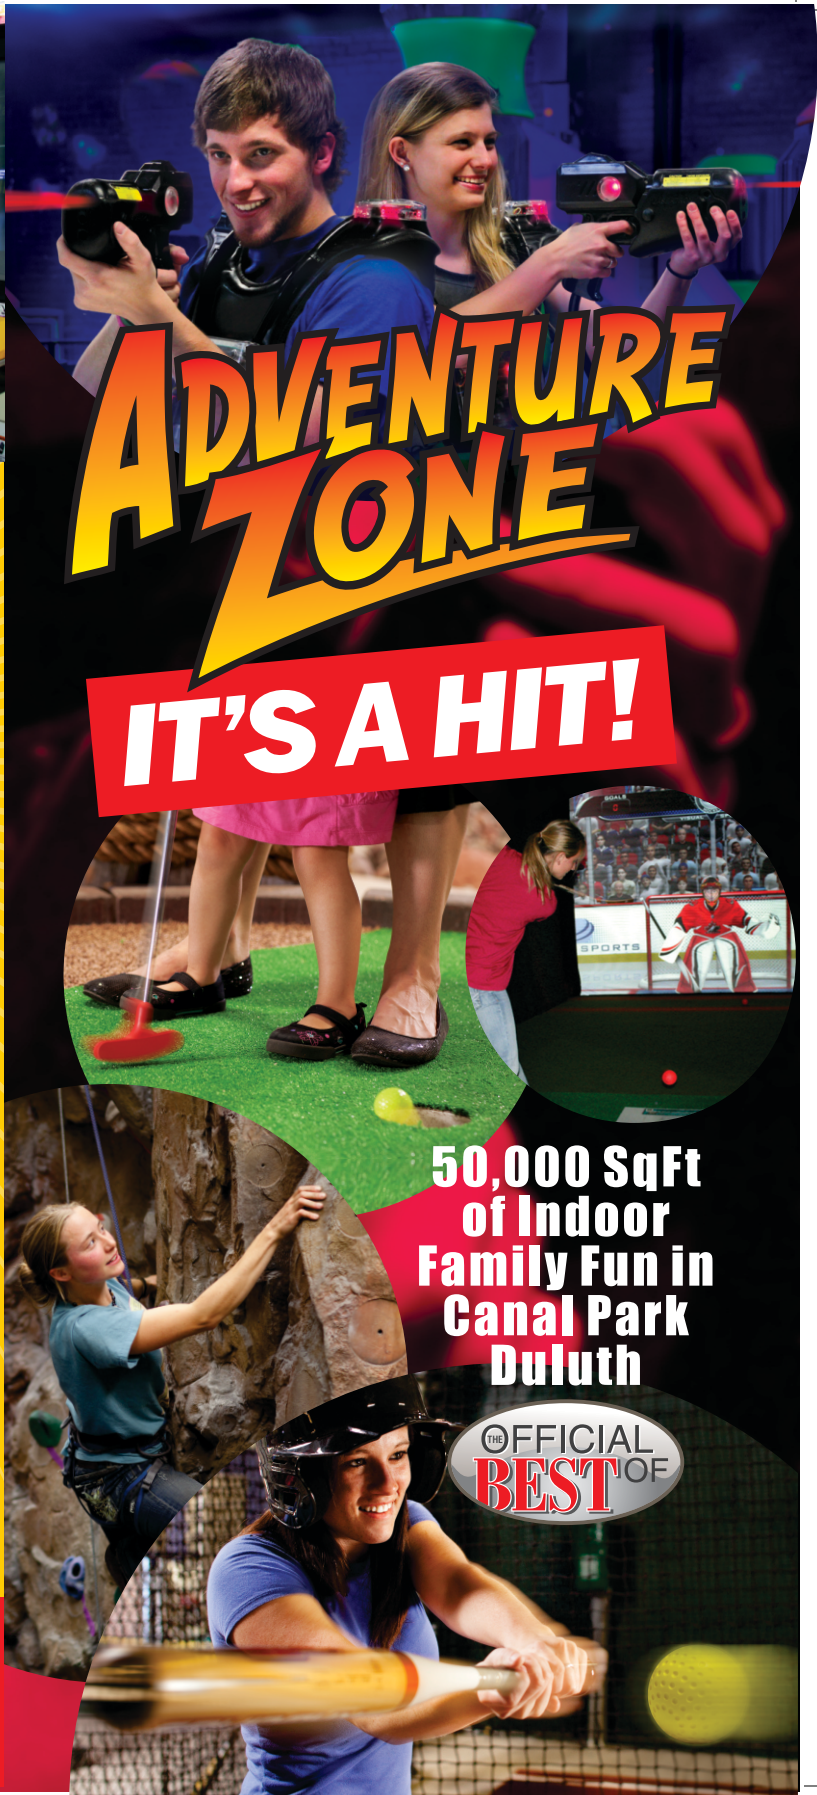

ADVENTURE ZONE

IT'S A HIT!

50,000 SqFt of Indoor Family Fun in Canal Park Duluth

THE OFFICIAL BEST OF