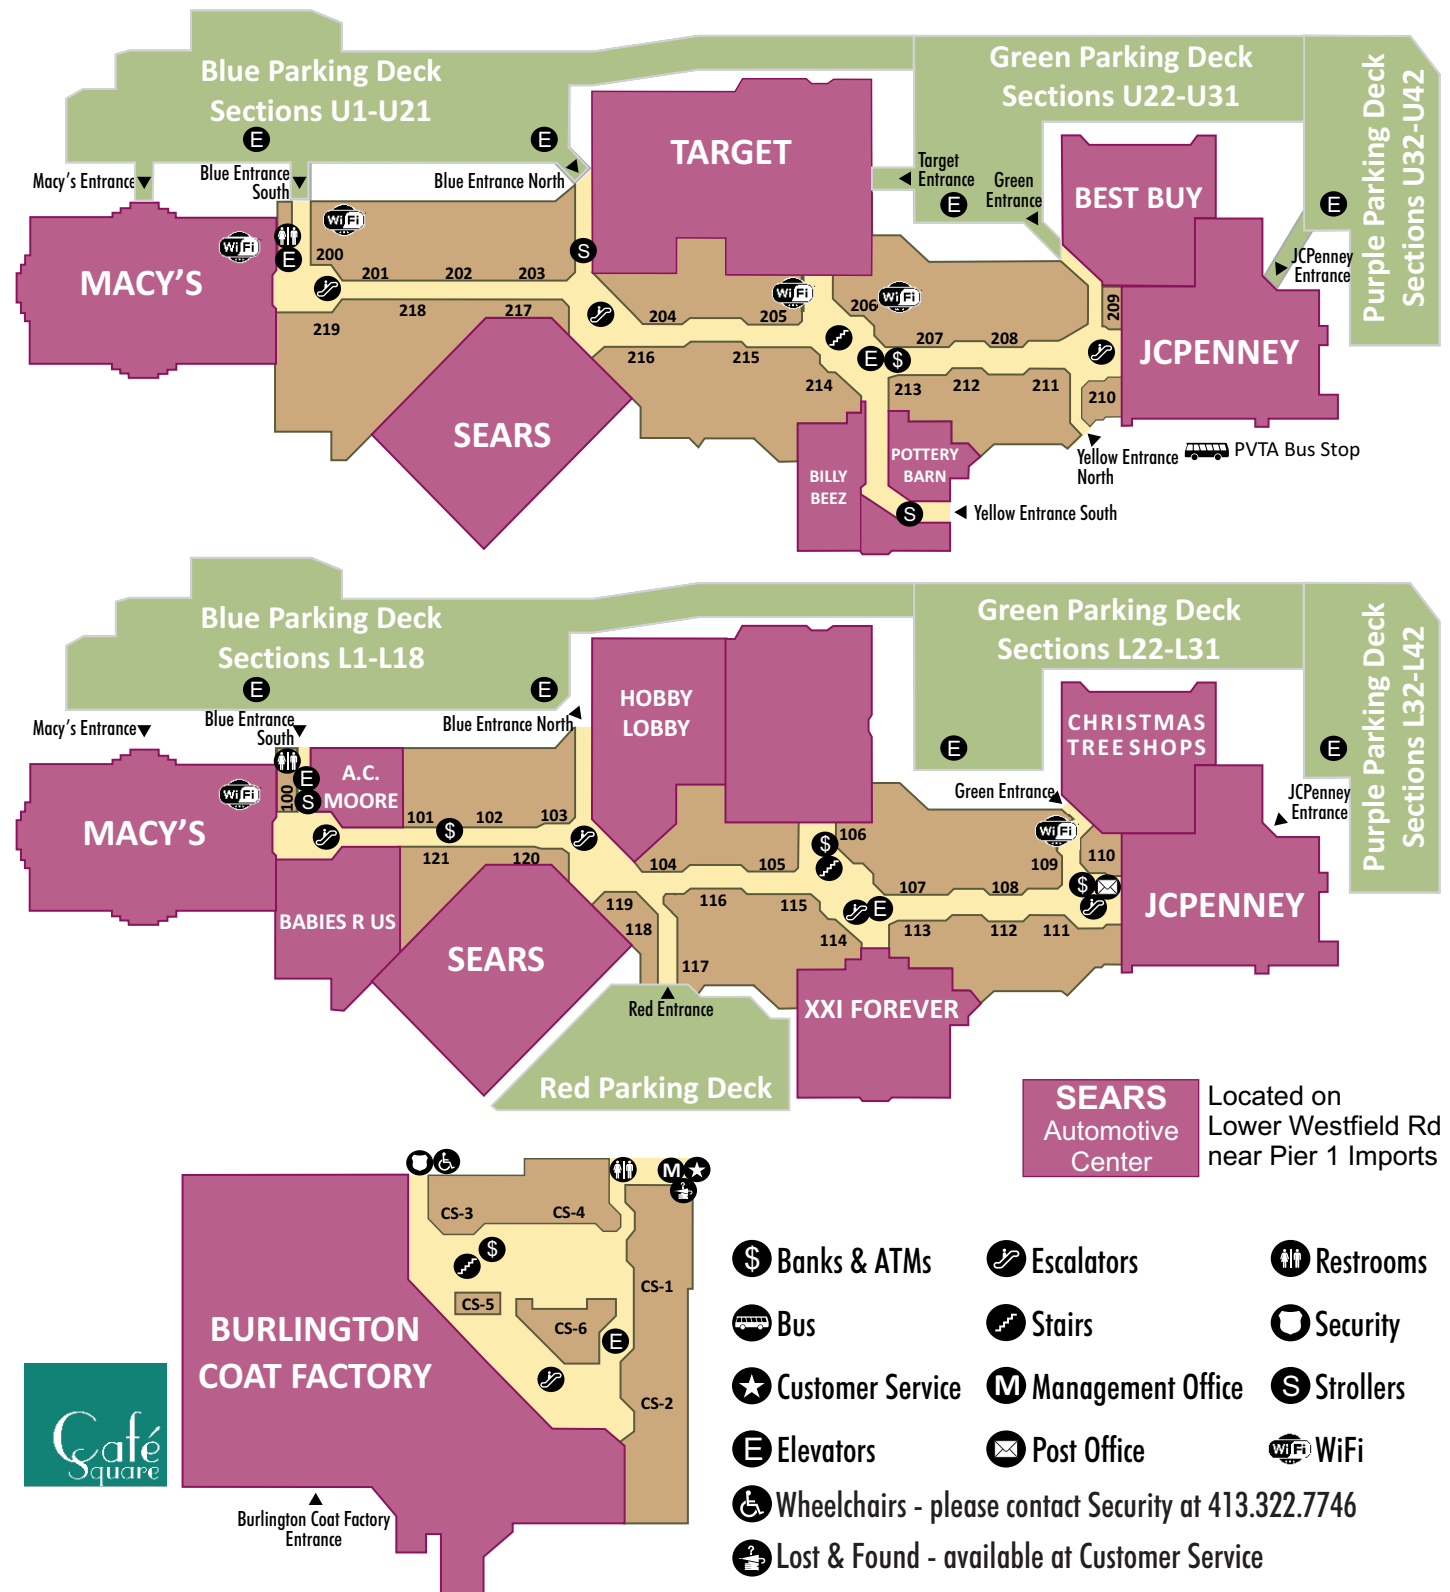

EYEWEAR

	JCPenney Optical	533-7115
115	LensCrafters	532-9279
	Sears Optical	535-5285
206	Sunglass Hut	532-2888
	Target Optical	532-0848

DINING & ENTERTAINMENT

RESTAURANTS

200	Ninety Nine Restaurant & Pub	532-9918
201	Ruby Tuesday	532-0409
103	Sumo Japanese Steakhouse & Sushi Bar	322-9887
109	Uno Pizzeria & Grill	534-3000

ENTERTAINMENT

	Billy Beez	273-7900
216	Build-A-Bear Workshop	533-8350

FOOD COURT~CAFÉ SQUARE

CS-4	Cajun Café & Grill	532-7412
CS-4	Charley's Philly Steaks	347-668-1179
CS-3	The Greek Place	536-8976
CS-1	Max Orient	533-4915
CS-2	McDonald's	532-4630
CS-4	Sbarro	536-7270
CS-1	Shoyu Japan	315-4858
CS-5	Smoothie Island	493-7770
CS-3	Subway	532-6262

SPECIALTY FOODS & EATERIES

119	Mrs. Field's Cookies	534-1454
210	Pretzel Maker	532-8401
200	Pretzel Maker II	533-2066
205	Starbucks	552-3130
209	Tutti Frutti	315-3040

IMPORTANT HOLYOKE MALL NUMBERS

	Customer Service	536-1440
	Security Department	322-7746
	Management Office	536-1441

- Banks & ATMs
- Bus
- Customer Service
- Elevators
- Wheelchairs - please contact Security at 413.322.7746
- Lost & Found - available at Customer Service
- Escalators
- Stairs
- Management Office
- Post Office
- Restrooms
- Security
- Strollers
- Wi-Fi

*Telephone number unavailable at time of printing.
Note: Store numbers with K denotes Kiosk. All area codes are 413 unless otherwise noted.