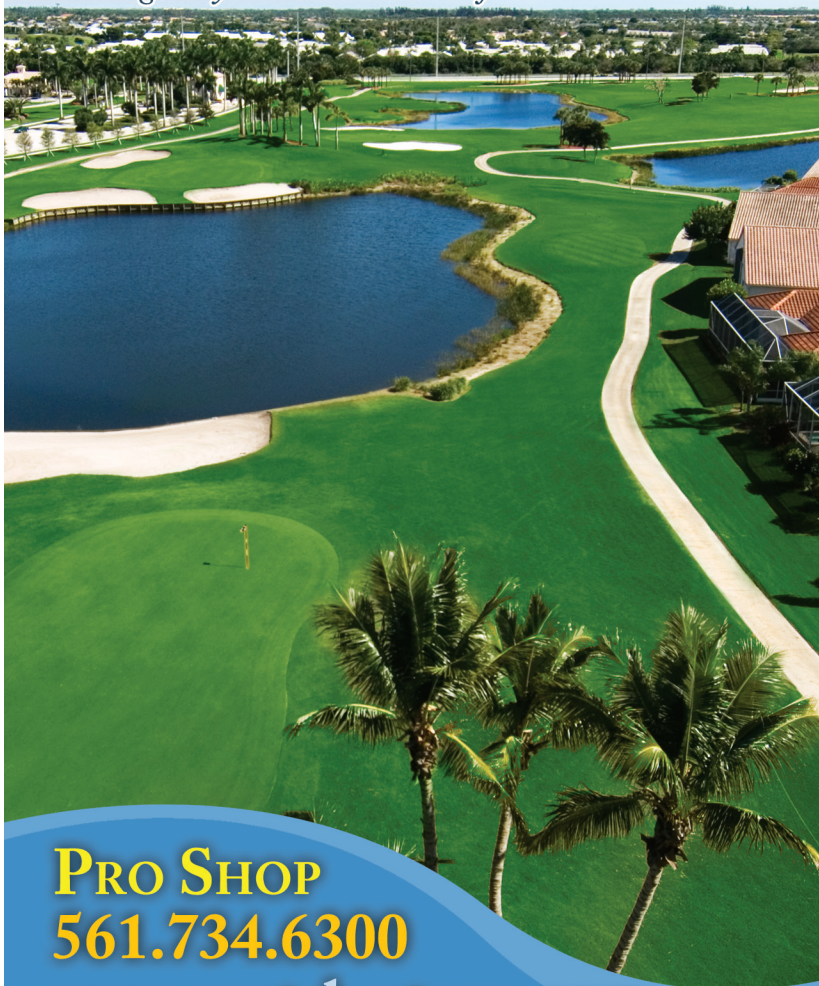

Westchester Country Club

GOLF &
COUNTRY CLUB

A Beautiful 27-Hole Championship Course
& an 18-Hole Par 3 Executive Course

Designed by World Renowned Golf Architect Karl Litten

PRO SHOP
561.734.6300

www.westchestercc.com

12250 Westchester Club Drive
Boynton Beach, FL 33437

Westchester Country Club

- Beautiful 27-Hole Championship Course
Designed by World Renowned Golf architect Karl Litten
- 18-Hole Par 3 Executive Course
- Newly renovated Practice Facility
- Tournaments and Corporate Outings
- Individual and Family Memberships
- Lessons Available by On-Staff PGA Professionals
- Pro Shop featuring Designer Mens & Ladies Apparel
- Junior Golfers Always Welcome
- Inquire about Junior Programs with PGA Professionals

I-95 to Exit Boynton
Beach Blvd. West to Jog
Road. South to Piper's
Glen Blvd. Westchester
Country Club is located
on the Southeast Corner.

12250 Westchester Club Drive
Boynton Beach, FL 33437