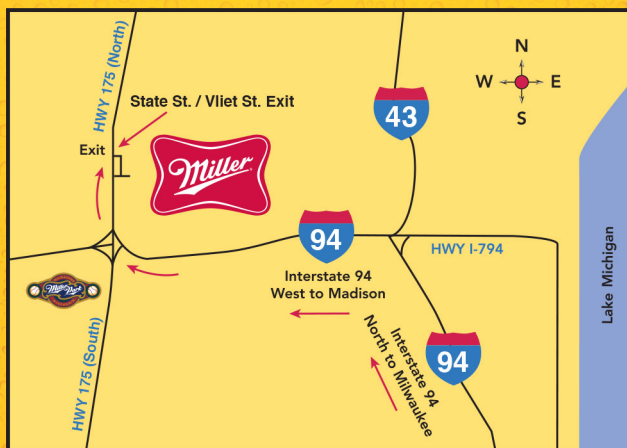

MILLER BREWERY TOUR

**MILLER
BREWERY TOUR
& Gift Shop**

MILLER BREWERY TOUR

The Miller Visitor Center offers a 1 hour indoor/outdoor guided walking tour of the Milwaukee Brewery and our Historic Caves, nestled deep in the heart of Miller Valley. Samples available for those 21 and older w/valid ID. Please dress for the weather.

Reservations are suggested for groups of 15 or more
Mon – Fri. Sorry, no reservations on Saturday.

MILLER VISITOR CENTER & GIFT SHOP HOURS

Summer Hours — (Memorial Day to Labor Day)

- Mon thru Fri: 10 a.m. to 6 p.m.
- Sat: 10 a.m. to 6:30 p.m.
- Sun: 10 a.m. to 3:30 p.m.

(Tours generally run from 10:00 a.m. to 3:30 p.m.)

Closed Select Holidays — call for updated daily tour times

  themillerbrewerytour.com

CELEBRATE
RESPONSIBLY®

FOR INFO 414.931.BEER

4251 WEST STATE STREET • MILWAUKEE, WI • 53208