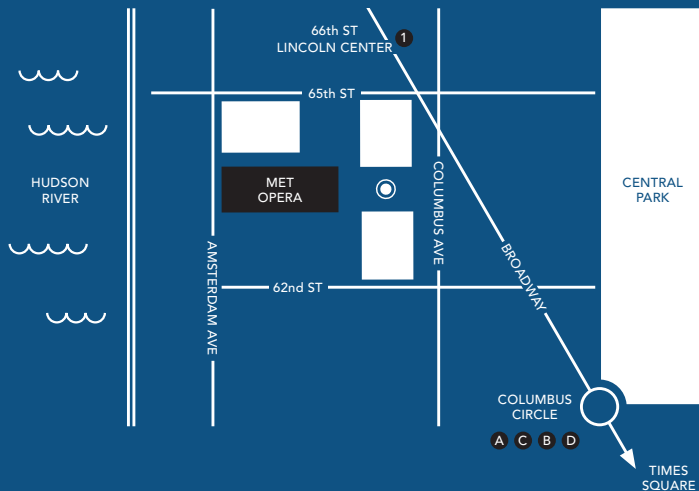

The Metropolitan Opera  
Lincoln Center  
Columbus Avenue at 63rd Street

Photos: Marty Sohl/Met Opera (*Aida*, *Carmen*), Vincent Peters/Met Opera (*Samson et Dalila*), Jonathan Tichler/Met Opera (*La Bohème*), and Ken Howard/Met Opera (*Tosca*)

### Tosca

Oct 25, 29 Nov 2, 5, 9, 13, 17 mat

Puccini's tale of love and intrigue in Napoleonic-era Rome is the ultimate operatic thriller, delivering edge-of-your-seat action from beginning to end.

BIZET