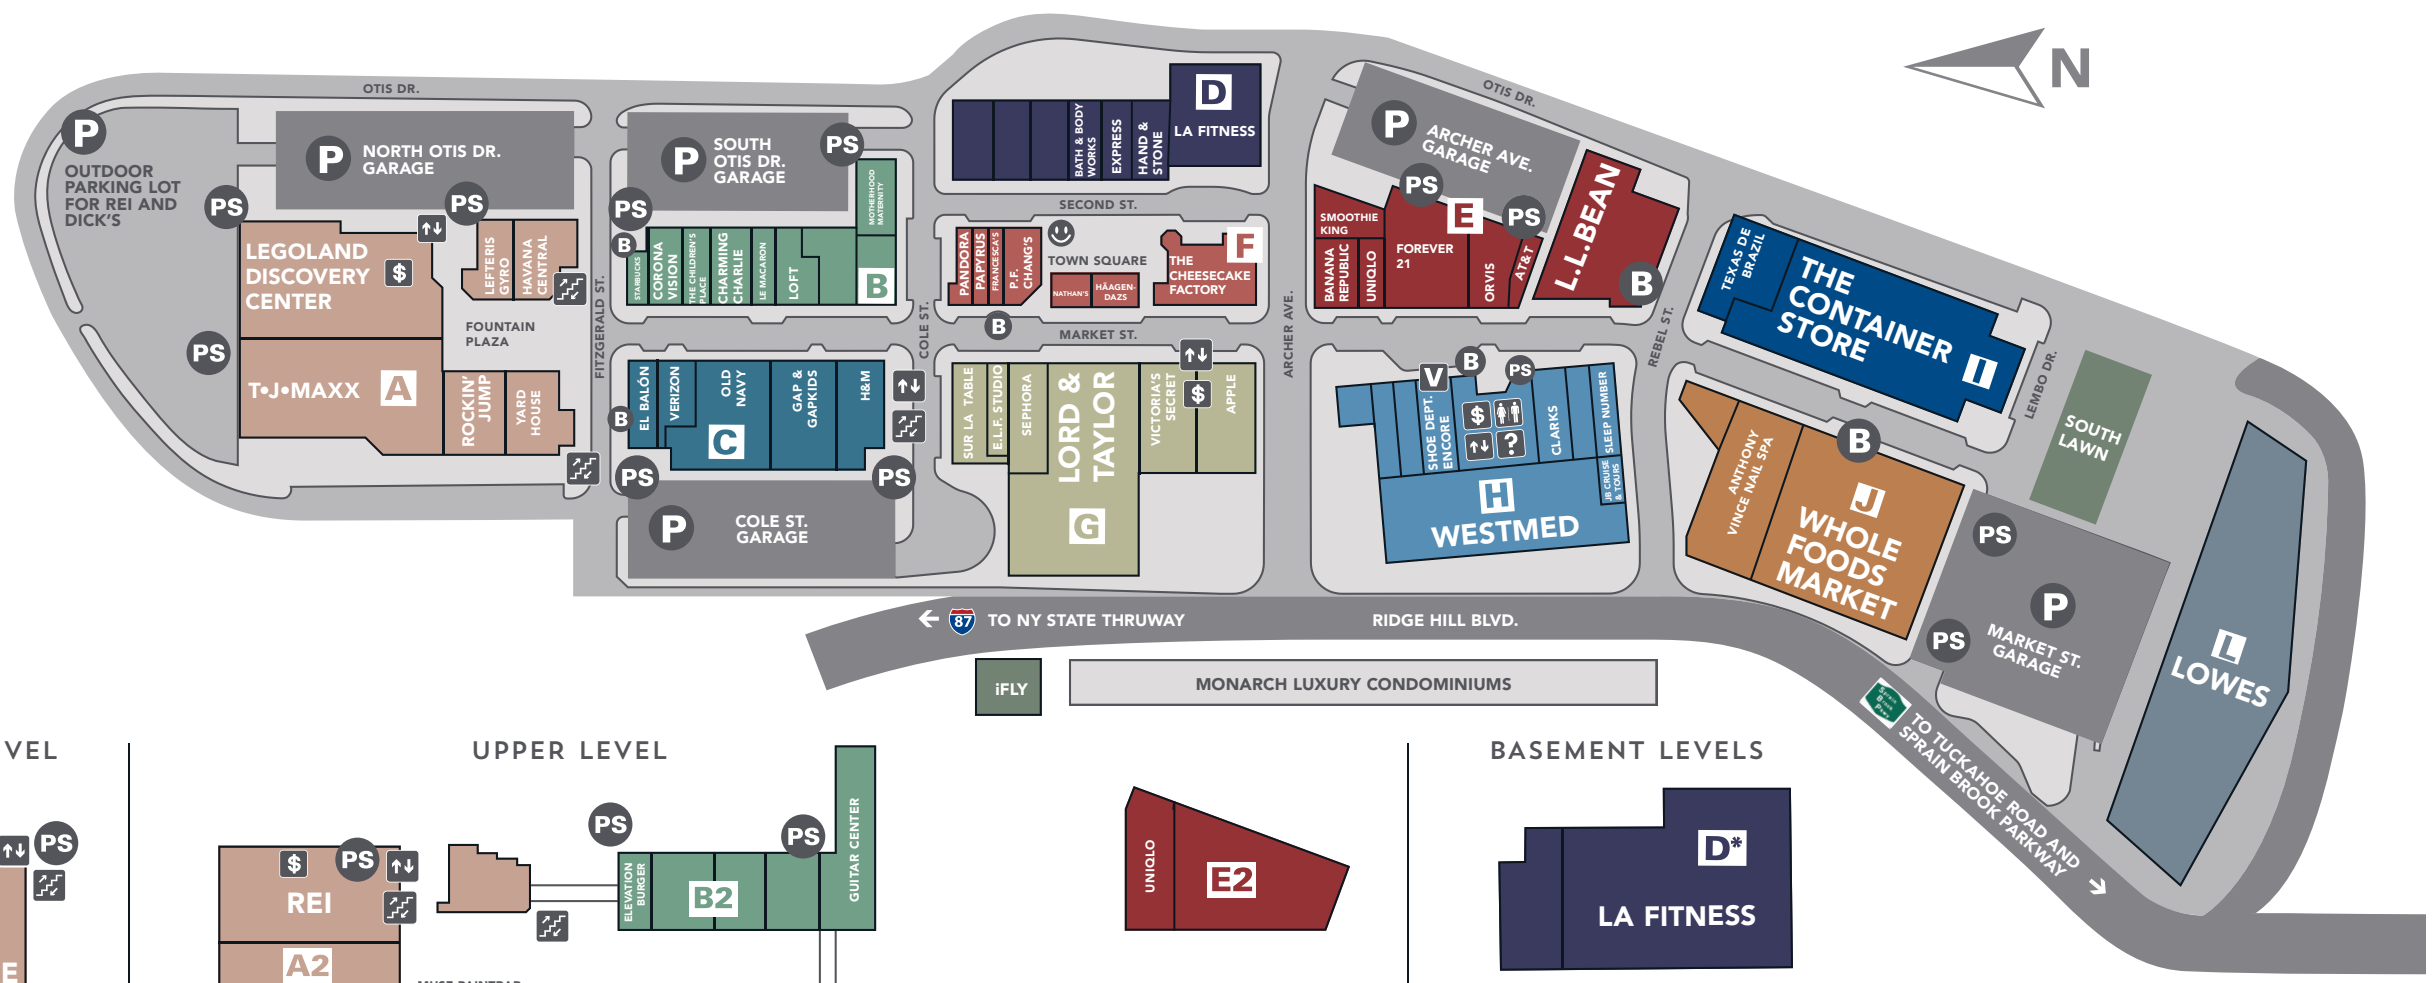

HAND & STONE SPA
Professional massage, facial and hair removal services

ANTHONY VINCE NAIL SPA
Salon offering a variety of nail treatments and more in a serene, spa setting

SERVICES

GUEST SERVICES

Located in the lobby of 73 Market Street across from L.L. Bean.

DIRECTIONS

From I-87: Exit 6A
From Sprain Brook Parkway:
Exit Tuckahoe Road W

HOURS

Monday – Saturday: 10am – 9:30pm
Sunday: 11am – 7pm

Individual store and restaurant hours may vary. Holiday hours vary

VISIT RIDGEHILL.COM
@shopridgehill

CINEMA LEVEL

UPPER LEVEL

BASEMENT LEVELS

- RESTROOMS
- ATM
- GUEST SERVICES
- VALET
- ESCALATOR
- ELEVATOR
- PARKING
- PARKING PAY STATION
- PLAY AREA
- BIKE RACK

ANCHORS

Lord & Taylor	G & G2	914-423-1371
Lowe's	L	914-620-0351
Whole Foods Market	J	914-378-8090