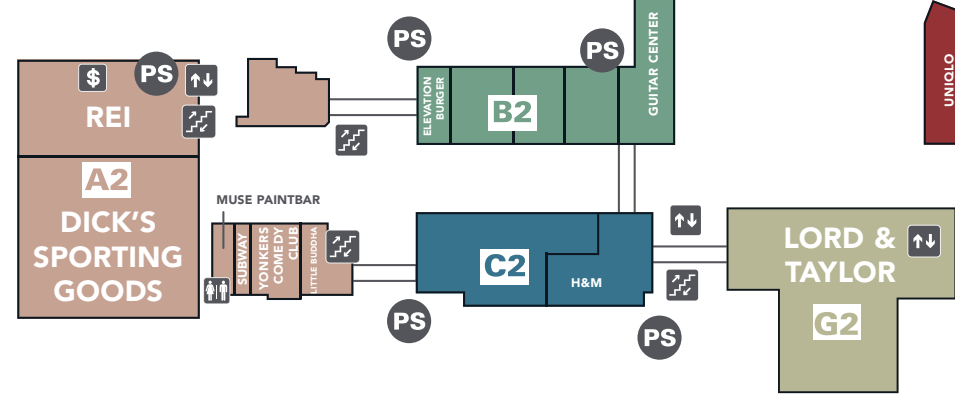

Join the club exclusively for Ridge Hill's youngest guests – RH Kids! Open to children 8 and under. Visit ridgehill.com/info/kids-club for details and to register.

DIRECTORY

RIDGE HILL
SHOP. DINE. PLAY. LIVE.

CINEMA LEVEL

UPPER LEVEL

BASEMENT LEVELS

- RESTROOMS
- ATM
- GUEST SERVICES
- VALET
- ESCALATOR
- ELEVATOR
- PARKING
- PARKING PAY STATION
- PLAY AREA
- BIKE RACK

ANCHORS

Lord & Taylor	G & G2	914-423-1371
Lowe's	L	914-620-0351
Whole Foods Market	J	914-378-8090