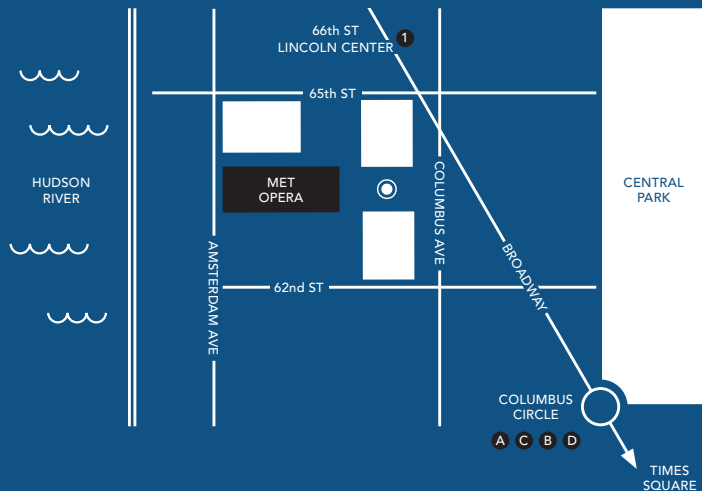

The Metropolitan Opera
Lincoln Center
Columbus Avenue at 63rd Street

Photos: Richard Termine/Met Opera (*The Magic Flute*, cover), Ken Howard/Met Opera (*Il Trittico*, *Otello*), Jonathan Tichler/Met Opera (*La Bohème*), Met Technical Department (*La Traviata*), and Cory Weaver/Met Opera (*The Magic Flute*)

NOV 29 DEC 3, 6, 10, 13

Puccini's timeless masterpiece sets a heart-breaking tale of love and loss amid the charming atmosphere of bohemian Paris.

VERDI
La Traviata

DEC 4, 7, 11, 15mat, 18, 22mat, 26, 29