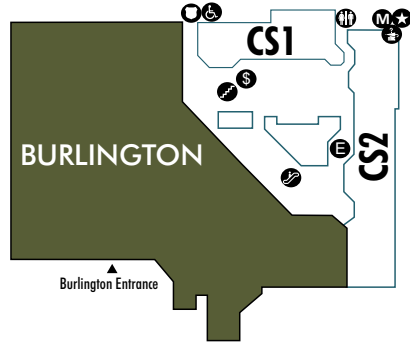

CAFÉ SQUARE

- Banks & ATMs
- Escalators
- Bus
- Stairs
- Customer Service
- Management Office
- Elevators
- Post Office
- Restrooms
- Security
- Strollers
- Wheelchairs - please contact Security at 413.322.7746
- Lost & Found - available at Customer Service
- WiFi - available at various stores throughout the mall

C2 110 Grill	*	CVS Pharmacy inside Target	532-9568
C1 A Touch of Beauty Hair & Nail Spa	*	A2 DSW	552-0400
A2 A Touch of Beauty Nails & Spa	332-8576	C1 Eblens	322-8970
G1 AC Moore	533-6804	B2 Express	536-6808
B1 Aerie	533-4708	B2 Express Men	536-6808
F1 Aeropostale	532-3445	C1 Eyebrow Threading Spa	534-3131
G1 Against All Odds	533-9385	B1 Finish Line	532-2897
C2 Aldo	532-5073	A1 Flight Fit 'N Fun	*
E1 American Eagle Outfitters	533-4936	E1 Foot Locker featuring House of Hoops	536-7031
E2 Apple	493-3878	F2 Footbeats	536-2768
B2 AT&T Wireless	536-0611	D2 Forever 21	275-1581
F1 Baby GAP	538-7064	F2 Francesca's	532-0893
E2 Banana Republic	533-8223	C1 FYE - For Your Entertainment	538-9373
B2 Bank of America - X-Press ATM	*	A2 GameStop	533-1766
C2 bareMinerals	532-0943	F1 GAP	538-7064
F1 Bath & Body Works	532-1980	F1 GAP Body	538-7064
G2 Beauty Is Us Salon	532-9200	F1 GAP Kids	538-7064
Best Buy	533-4443	A2 GBS Brows	532-0600
Billy Beez	273-7900	E1 Gift-ology	630-0357
F2 Box Lunch	*	E1 GNC	534-3085
B2 Build-A-Bear Workshop®	533-8350	CS1 The Greek Place	536-8976
Burlington	532-8089	B2 H&M	532-9292
G2 Cacique	540-7978	E1 Hannoush Jewelers	536-7353
CS1 Cajun Café & Grill	532-7412	Hobby Lobby	493-1444
B1 Champs Sports	533-4256	G1 Hollister Co.	539-6931
CS1 Charley's Philly Steaks	347-668-1179	C1 Holyoke Mall Dental Health Center	538-7400
G2 Charlotte Russe	532-3770	E1 Hot Topic	535-1085
B2 The Children's Place	533-2067	E2 iFixHere	*
Christmas Tree Shops	552-0086	JCPenney	536-3963
G1 Claire's	533-5874	JCPenney Hair Salon	536-6218
Coach @ Macy's	538-7360	JCPenney Optical	533-7115
CS2 Customer Service	536-1440	JCPenney Portrait Studio	533-3831