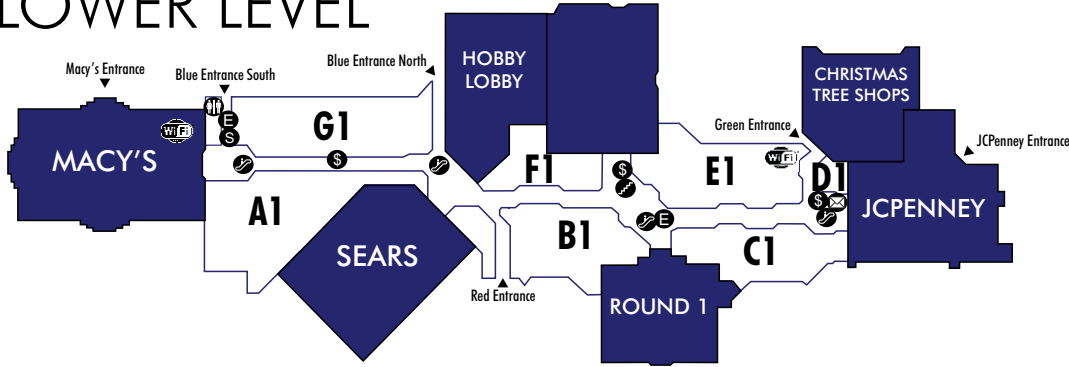

LOWER LEVEL