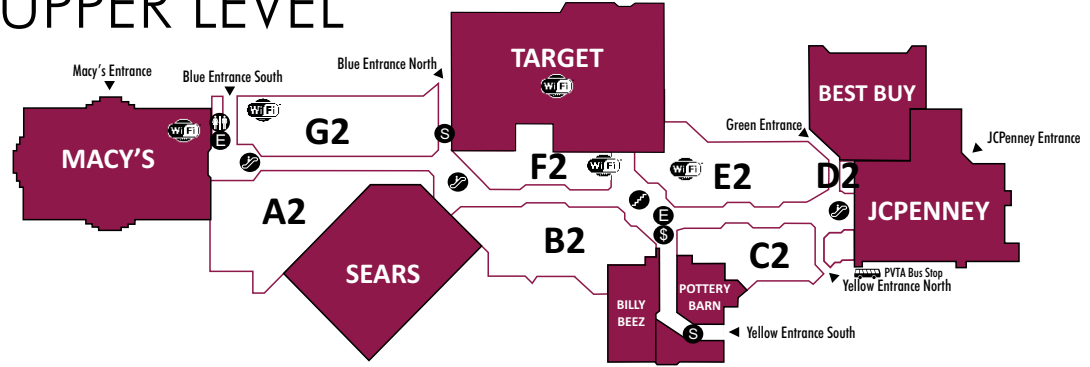

UPPER LEVEL