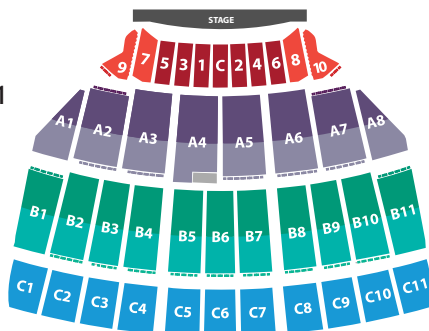

BOX OFFICE HOURS:

MARCH 4–MAY 31

M–F, 9AM–5PM

JUNE 1–AUGUST 11

DAILY, 9AM–9PM

**ALL SHOWS
BEGIN AT
8:15 PM**

World Wide Technology, Inc.

2019 SEASON PRESENTING SPONSOR

JOIN THE CONVERSATION!

#muny101