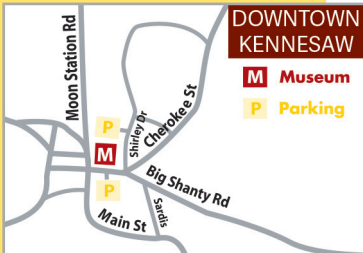

$2 OFF Adult or $1 OFF Senior & Child Admission with this coupon

Good for up to six people. Excludes special events. RC2019

SPECIAL OFFER