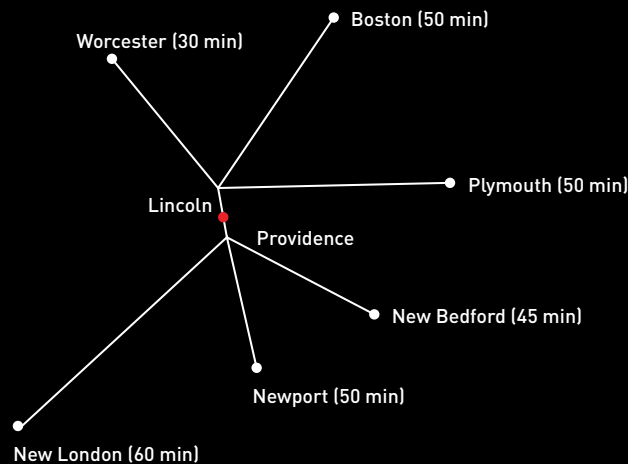

LOCATION

CONTACT

100 HIGGINSON AVE
LINCOLN, RI 02865

PHONE: 401.721.5554

EMAIL: info@R1indoorkarting.com

HOURS & PRICING

PLEASE CHECK ONLINE AT:
WWW.R1INDOORKARTING.COM

FOLLOW US ON SOCIAL

@R1INDOORKARTING

KARTING • AXE THROWING
BOWLING • BILLIARDS • BAR