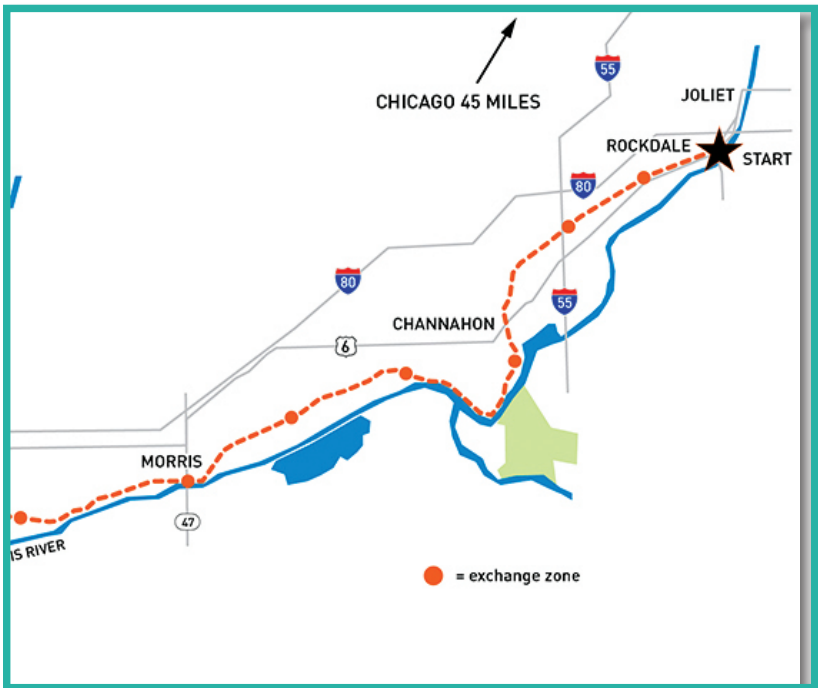

# I&M CANAL TRAIL RELAY RUN

*The relay is sponsored by the Active Transportation Alliance  
and the Canal Corridor Association.*

**SATURDAY  
SEPTEMBER 14, 2019**

## 3 WAYS TO PARTICIPATE

**RUN**—Sign your team up to run.

**VOLUNTEER**—Sign up to work the race.

**CHEER THE RUNNERS ON**—Join the after party  
on First Street in LaSalle.

The I&M Canal Trail Relay Run is a race on the historic Illinois & Michigan Canal Trail. Comprised of 5-person teams running 65 miles or 7-person teams running 63 miles. The race starts 45 miles southwest of Chicago near Joliet and ends at the I&M Canal Visitor's Center in LaSalle, IL, near beautiful Starved Rock State Park.

# I&M CANAL TRAIL RELAY RUN

*The relay is sponsored by the Active Transportation Alliance  
and the Canal Corridor Association.*

**SATURDAY  
SEPTEMBER 14, 2019**

2019-05/20K

For more information, visit [Runimc.org](http://Runimc.org)