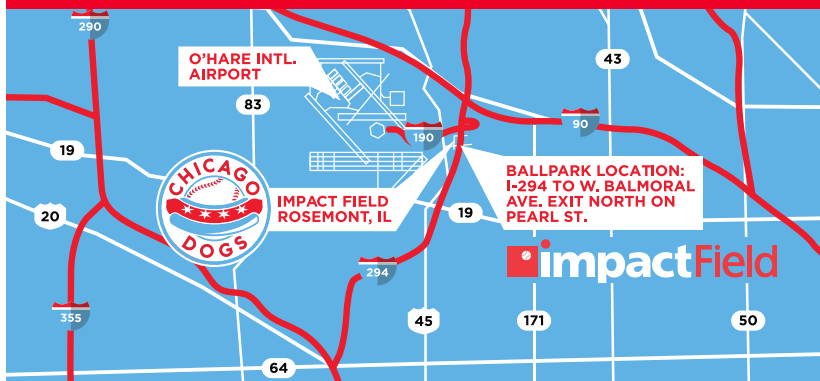

BALLGAME?

WE'RE CLOSE BY

ONE MILE FROM O'HARE INTERNATIONAL AIRPORT

TheChicagoDogs.com

BASEBALL WITH EVERYTHING

For schedule, tickets, stadium maps,
directions & more.

Or email Tickets@TheChicagoDogs.com

(847) 636-5450

SEPTEMBER

Sun	Mon	Tue	Wed	Thu	Fri	Sat
STP 1 6:05pm	STP 2 1:05pm					

CLE—Cleburne Railroaders | FM—Fargo-Moorhead RedHawks
 GAR—Gary SouthShore RailCats | KC—Kansas City T-Bones | LIN—Lincoln SaltDogs
 MIL—Milwaukee Milkmen | SC—Sioux City Explorers | SF—Sioux Falls Canaries
 STP—St. Paul Saints | TEX—Texas Airhogs | WPG—Winnipeg Goldeyes