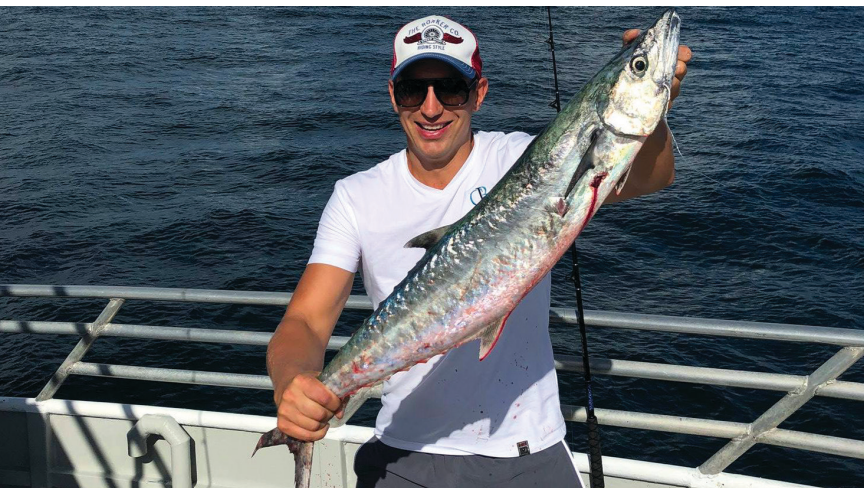

4-HOUR DRIFT FISHING EXCURSIONS

ABOARD THE FAST, COMFORTABLE STARLIGHT 101

8:30AM & 1:30PM

Night Fishing Sails @ 7PM in Season

Hillsboro Inlet Fishing Center,
Pompano Beach, FL

We're the largest 4-hour fishing vessel on the East Coast with over 43 years of fishing experience. Let us create an unforgettable fishing experience for your family with the latest fish finding & safety equipment along with our U.S. Coast Guard certified guides. A short distance from the reefs.

- Galley
- Air Conditioned Enclosed Lounges
- Spacious Sundeck
- Fast Triple Diesel Engines
- Fish Cleaning Service
- Men & Women's Restrooms
- Grouper, Snapper, Dolphin, King & Other Game Fish

THE
STARLIGHT
ESTD FLEET 1976

starlightfleetflorida.com