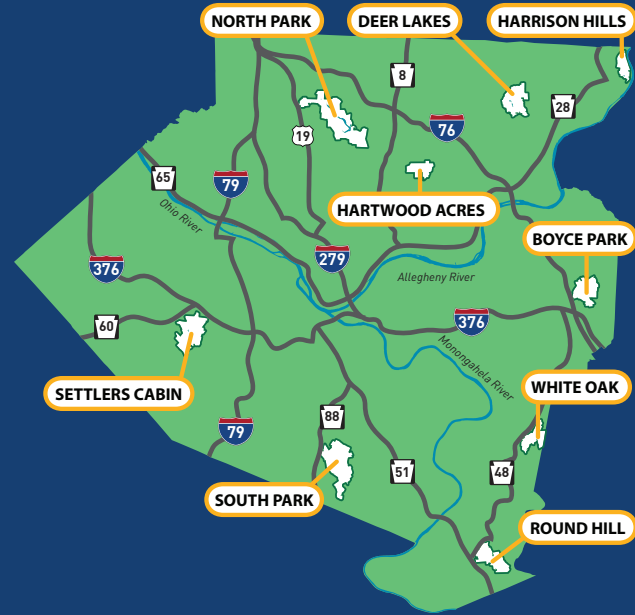

9 BEAUTIFUL PARKS
12,000+ ACRES
180+ MILES OF TRAILS

412-350-PARK
ALLEGHENYPARKS.COM

**Allegheny County
Parks Trail App**

Search "Allegheny County Parks Trails"
in the Google Play or the App Store.

Allegheny County PARKS

ALWAYS INSPIRING FUN